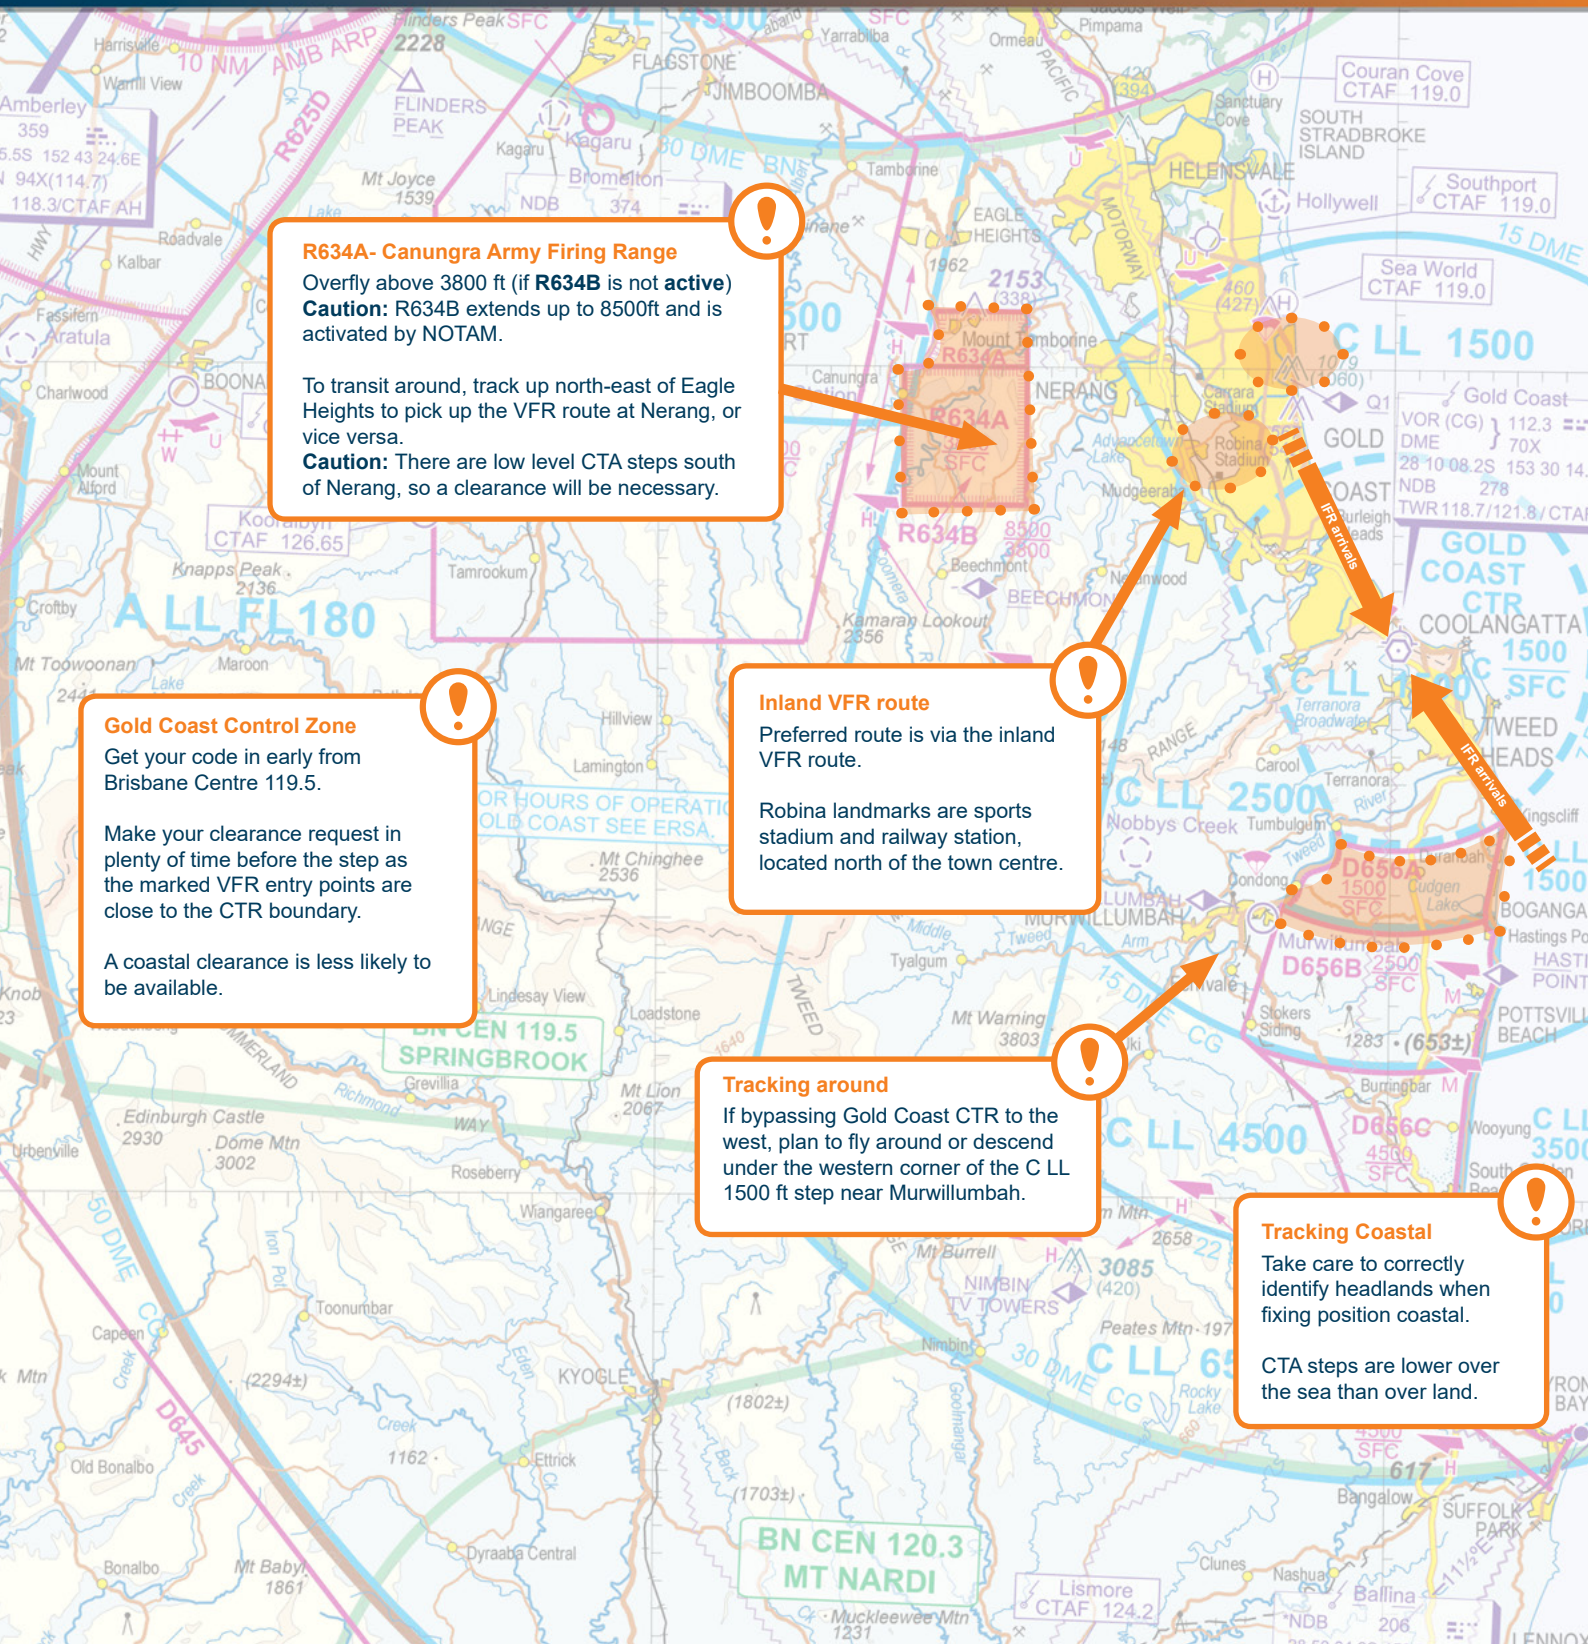

## Airspace Infringement Hot Spots

**Monitor Brisbane Center 119.5 whenever able  
Squawk 1200 Mode C**