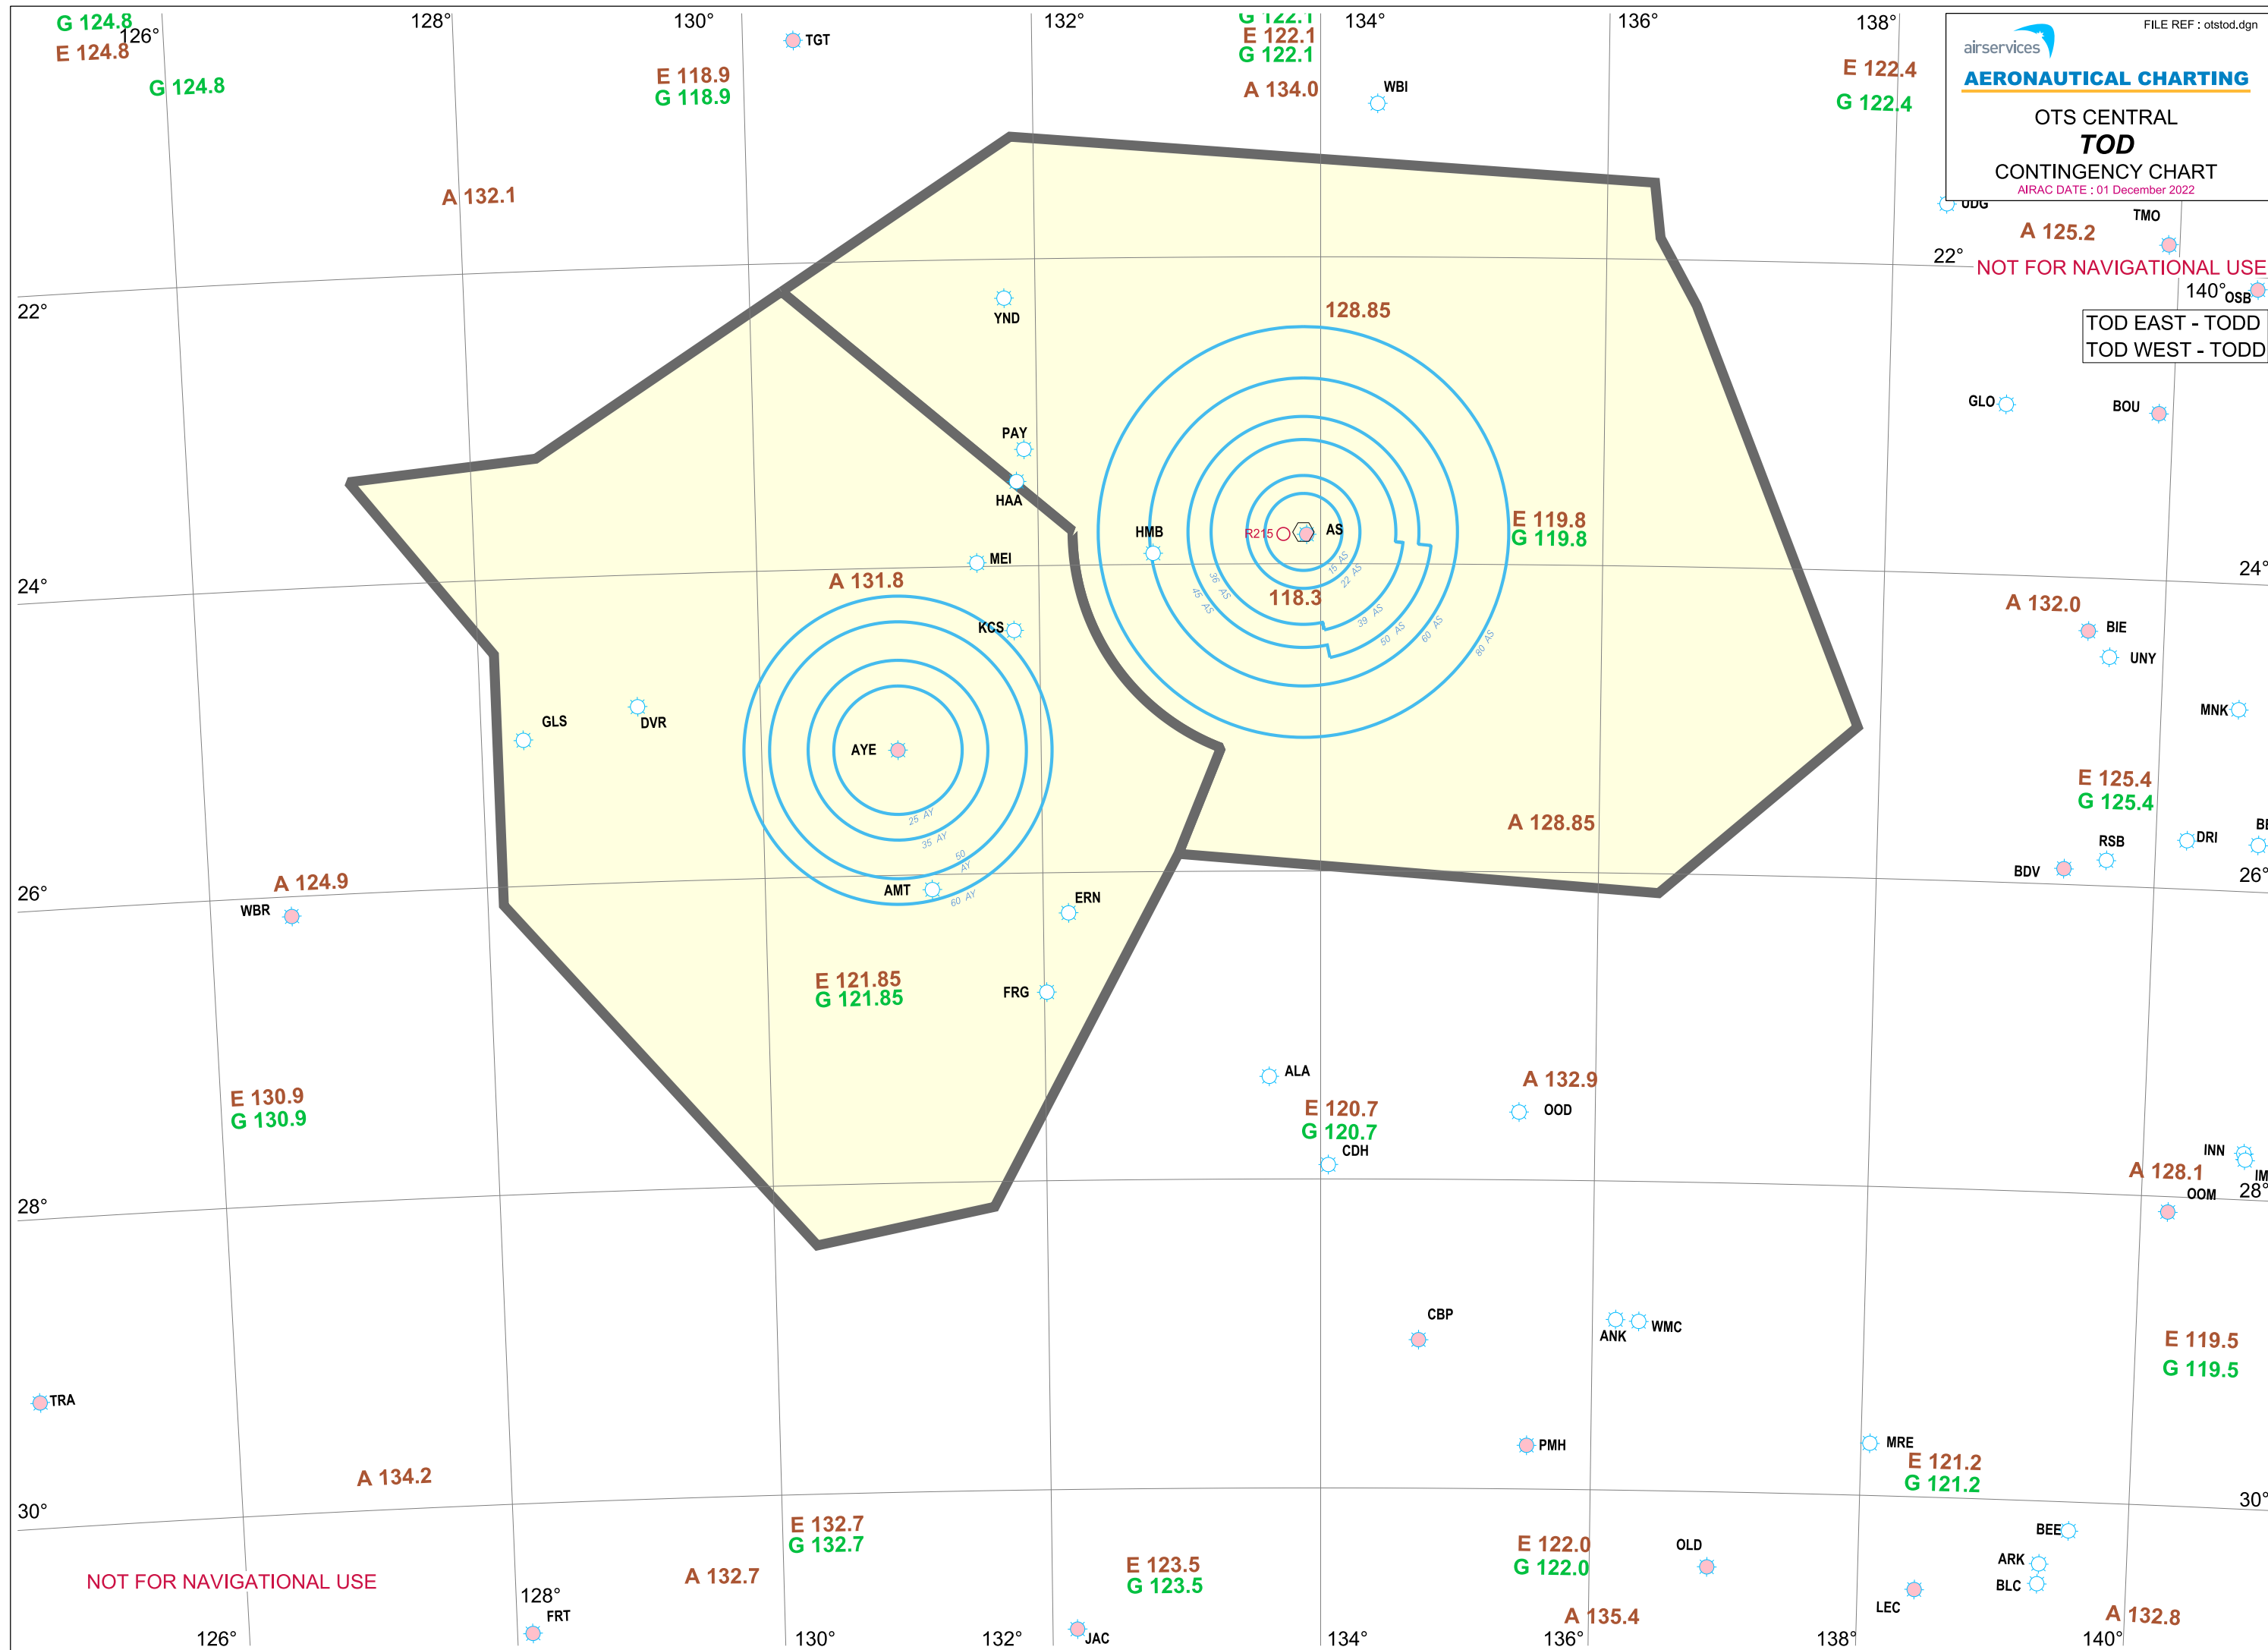

AERONAUTICAL CHARTING

**OTS CENTRAL
TOD
CONTINGENCY CHART**
AIRAC DATE : 01 December 2022

A 125.2
NOT FOR NAVIGATIONAL USE

TOD EAST - TODD
TOD WEST - TODD

NOT FOR NAVIGATIONAL USE