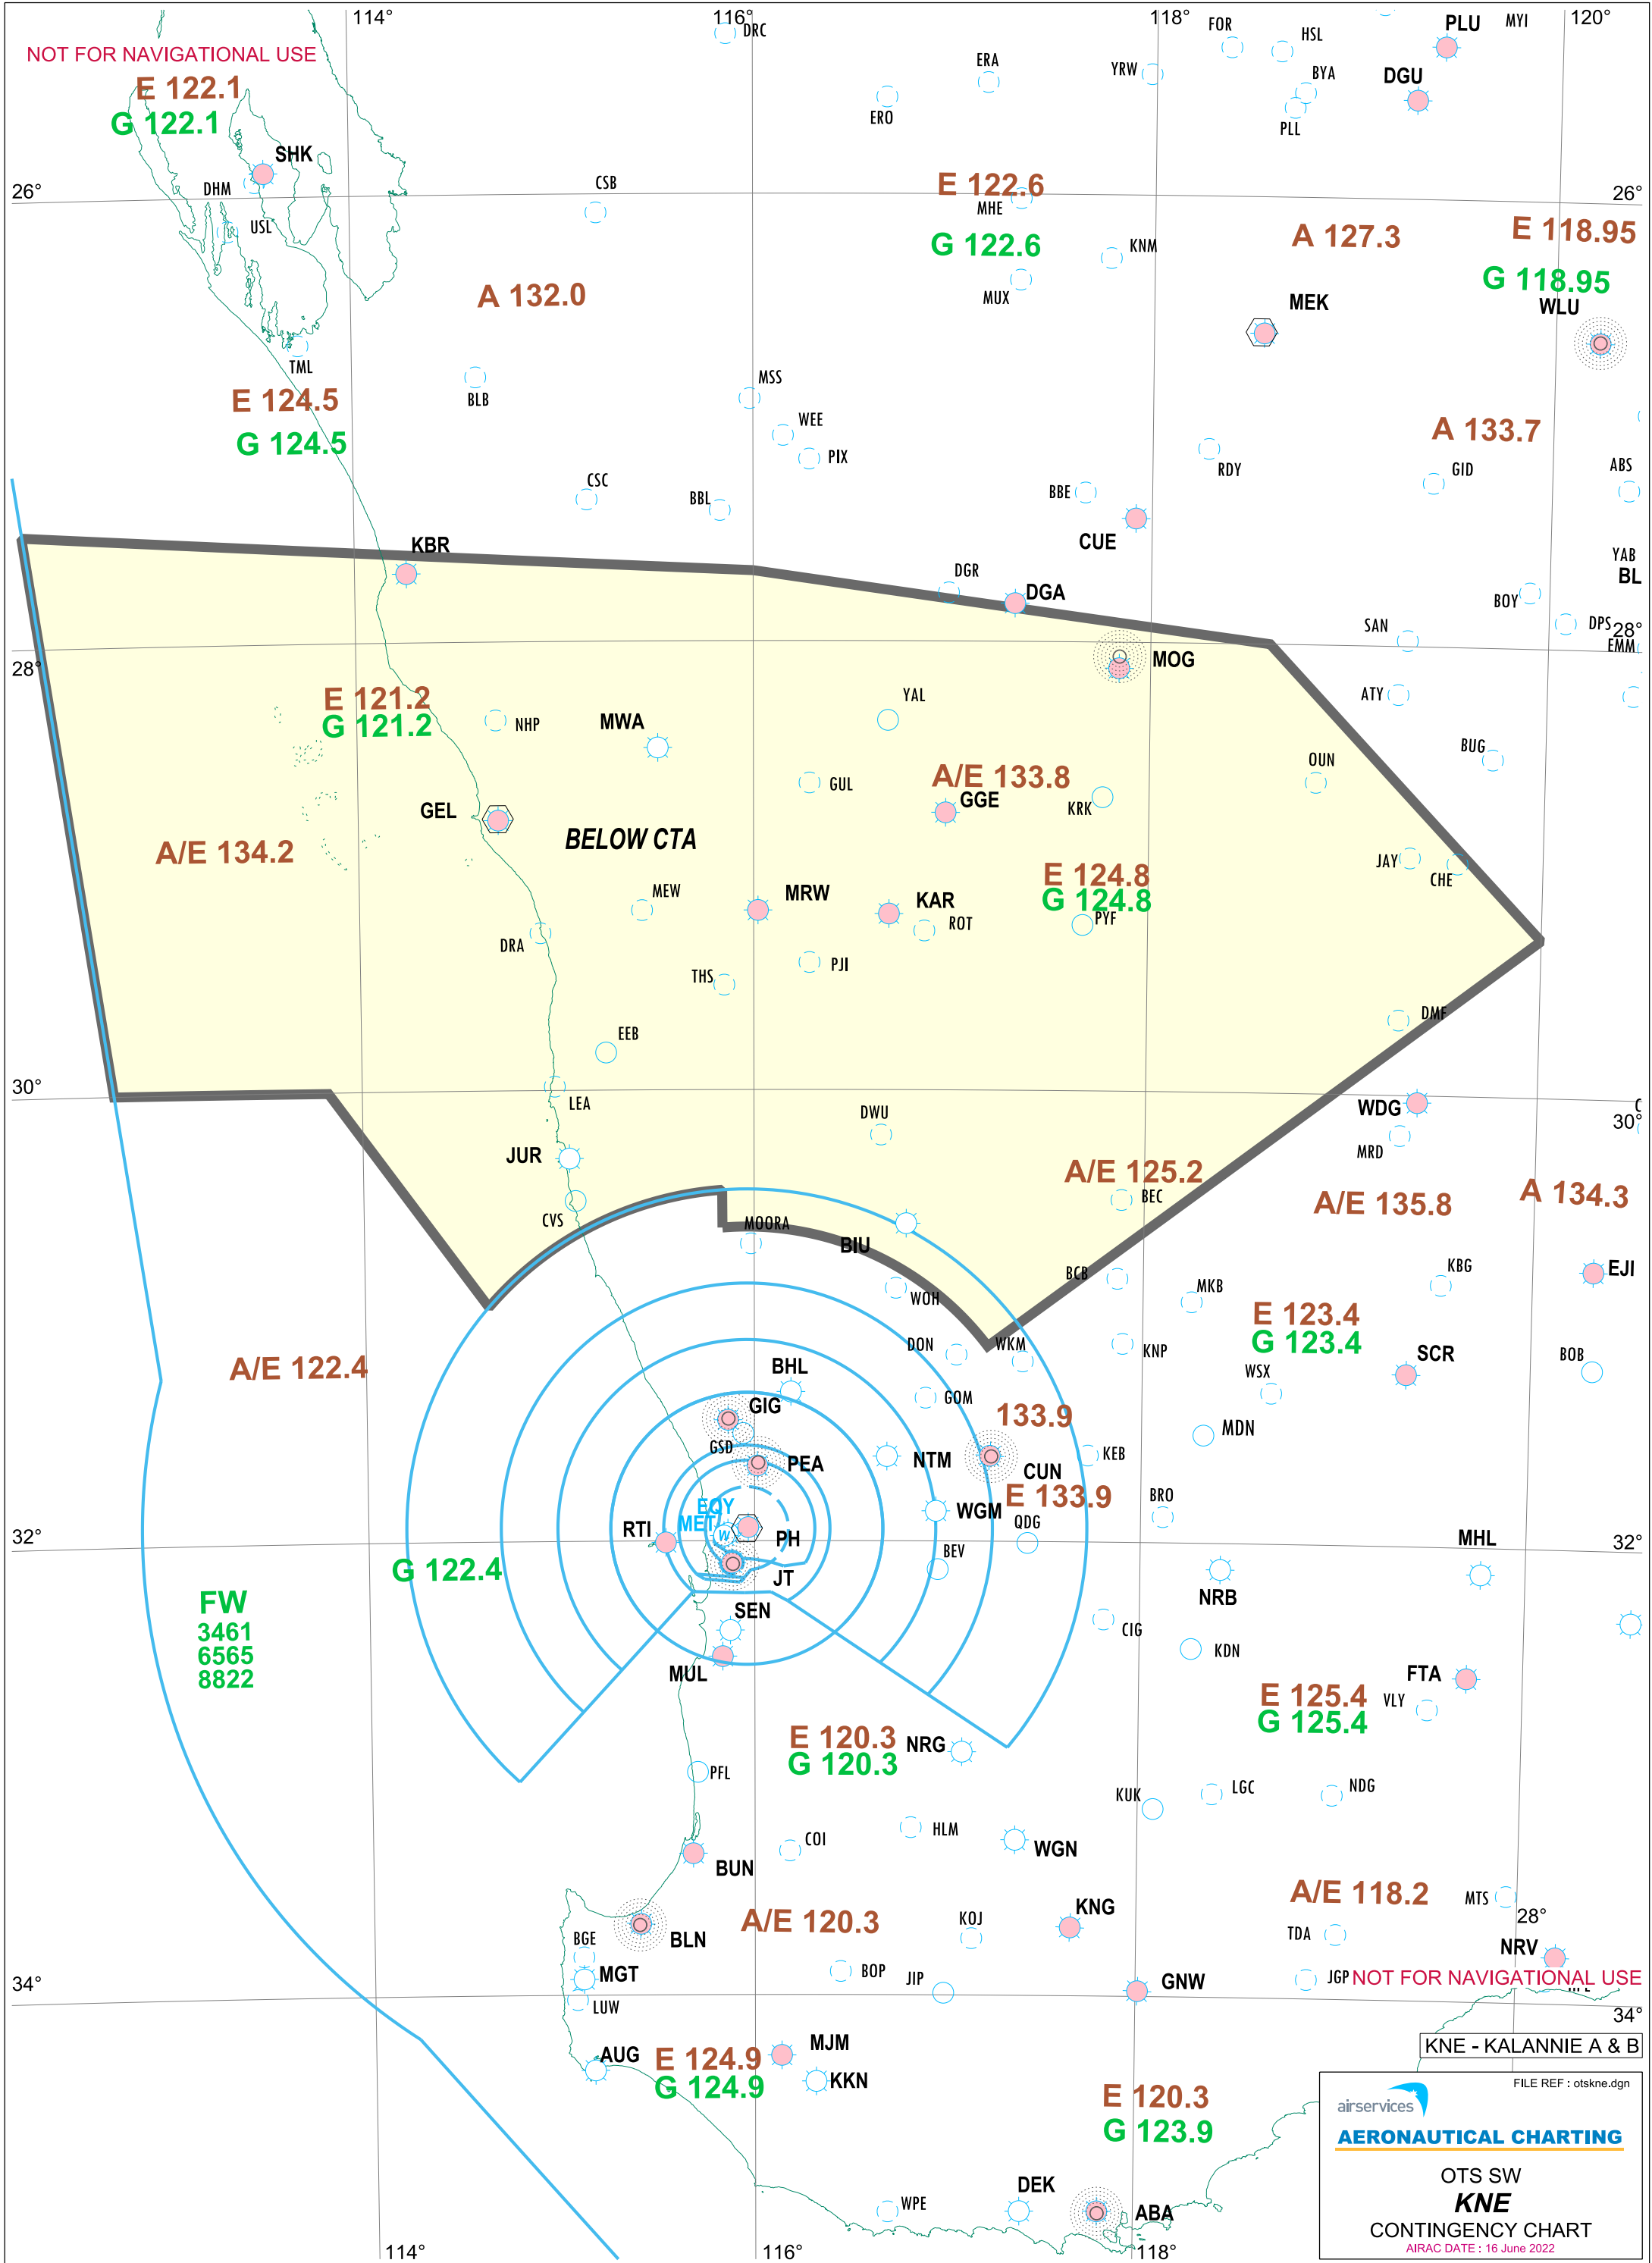

NOT FOR NAVIGATIONAL USE

airservices
AERONAUTICAL CHARTING
 OTS SW
KNE
 CONTINGENCY CHART
 AIRAC DATE : 16 June 2022

FILE REF : otskne.dgn