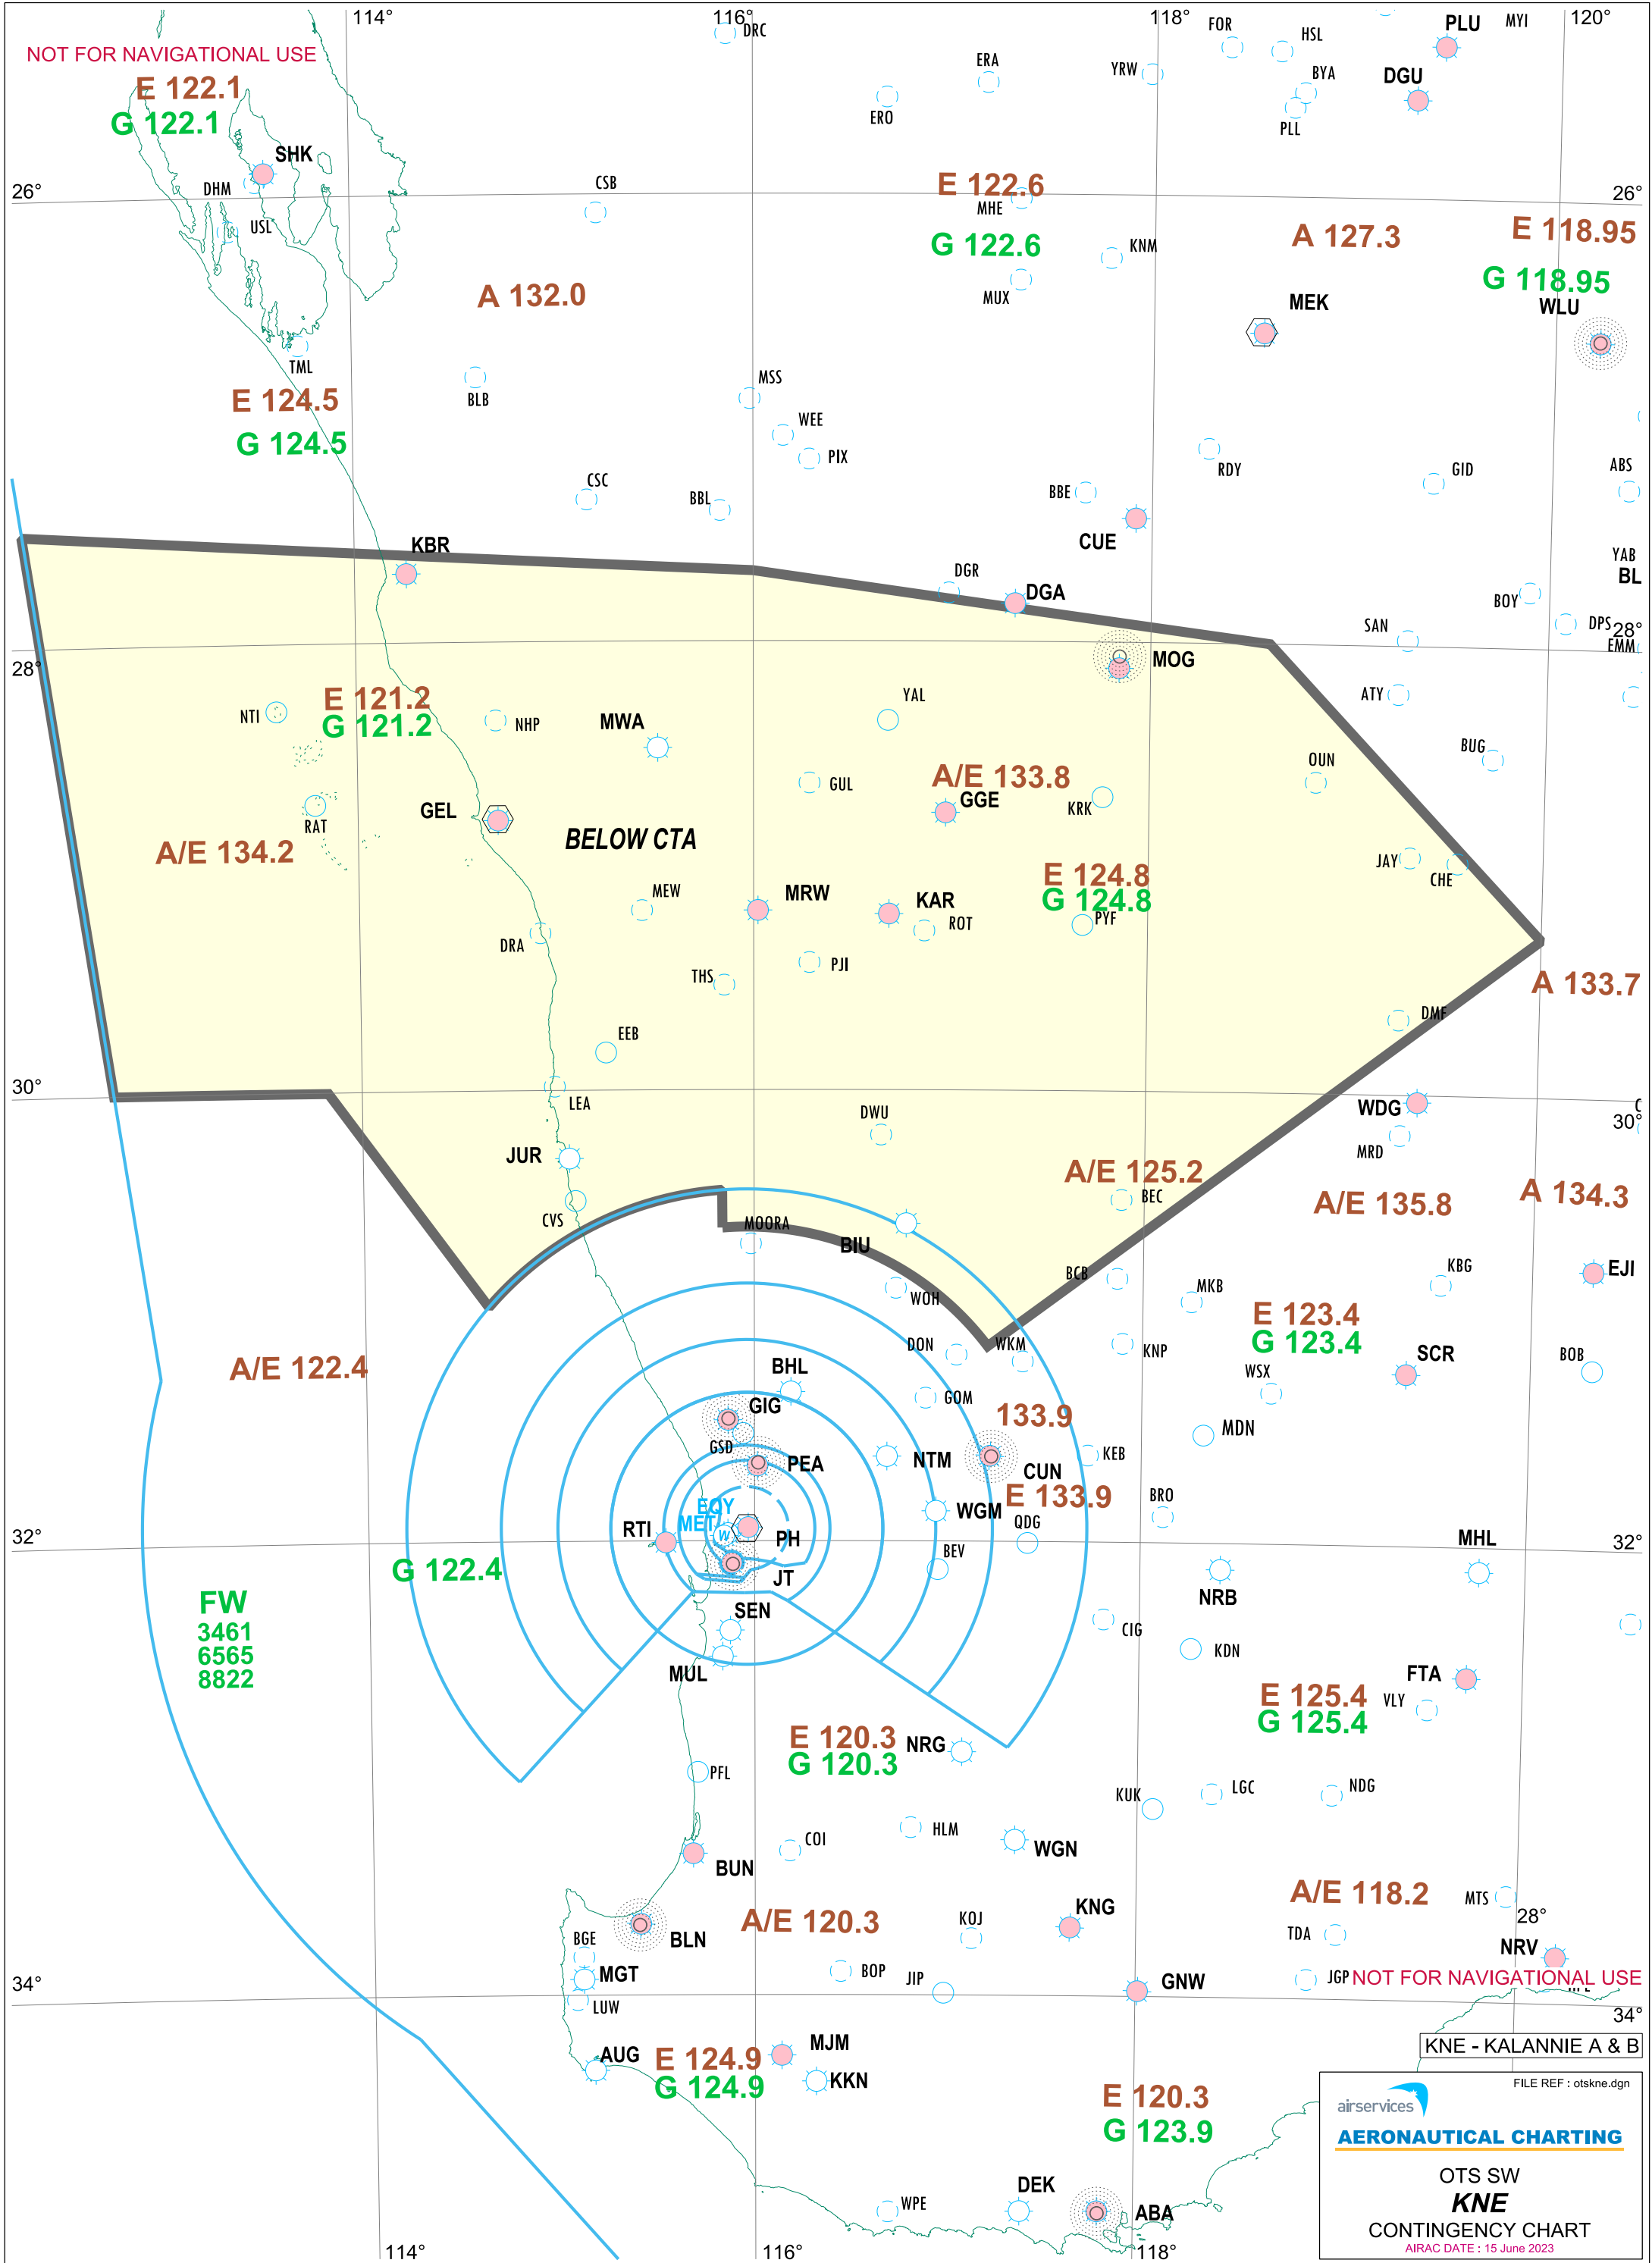

NOT FOR NAVIGATIONAL USE

A/E 134.2

E 121.2
G 121.2

BELOW CTA

A/E 133.8
GGE

E 124.8
G 124.8

A 133.7

A/E 122.4

G 122.4

A/E 125.2

A/E 135.8

A 134.3

FW
3461
6565
8822

133.9

E 133.9

E 123.4
G 123.4

E 120.3
G 120.3

E 125.4
G 125.4

A/E 120.3

A/E 118.2

E 124.9
G 124.9

E 120.3
G 123.9

airservices
AERONAUTICAL CHARTING

OTS SW
KNE
CONTINGENCY CHART
AIRAC DATE : 15 June 2023

FILE REF : otskne.dgn

KNE - KALANNIE A & B

JGP NOT FOR NAVIGATIONAL USE