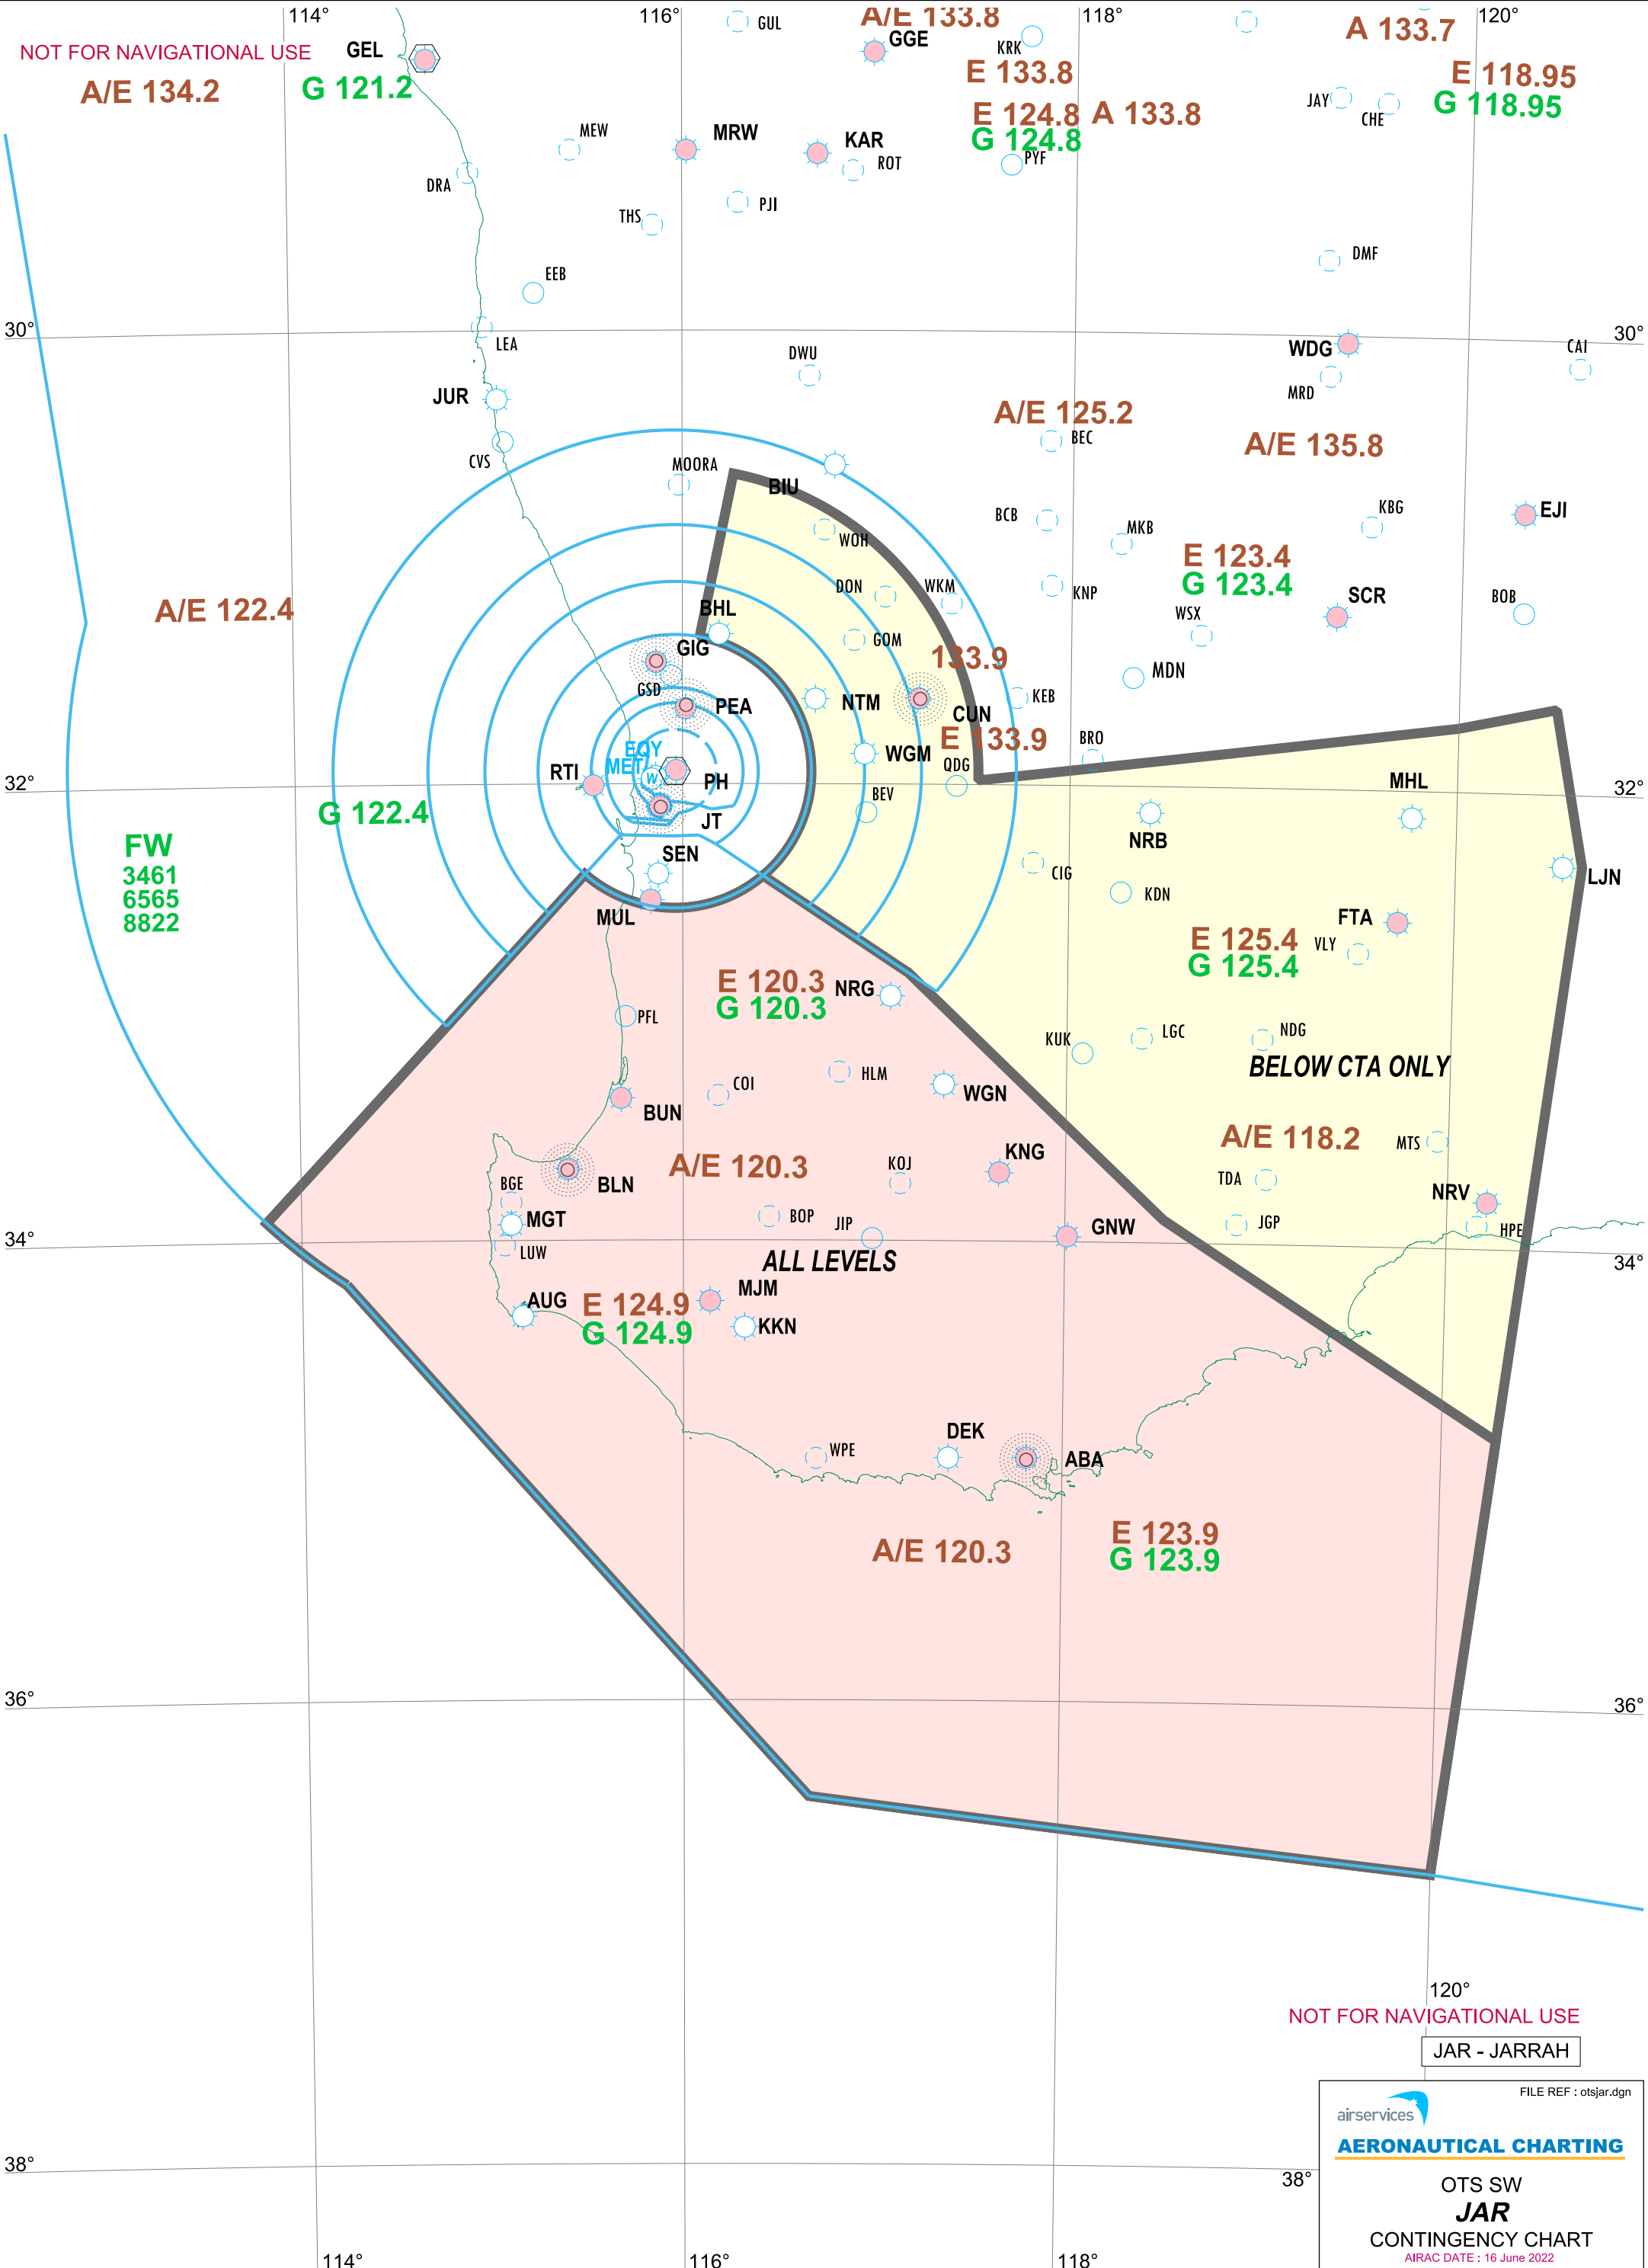

NOT FOR NAVIGATIONAL USE

A/E 134.2

G 121.2

A/E 133.8

E 133.8

E 124.8 A 133.8  
G 124.8

A 133.7

E 118.95  
G 118.95

NOT FOR NAVIGATIONAL USE

JAR - JARRAH

airservices  
**AERONAUTICAL CHARTING**  
 OTS SW  
**JAR**  
 CONTINGENCY CHART  
 AIRAC DATE : 16 June 2022

FILE REF : otsjar.dgn