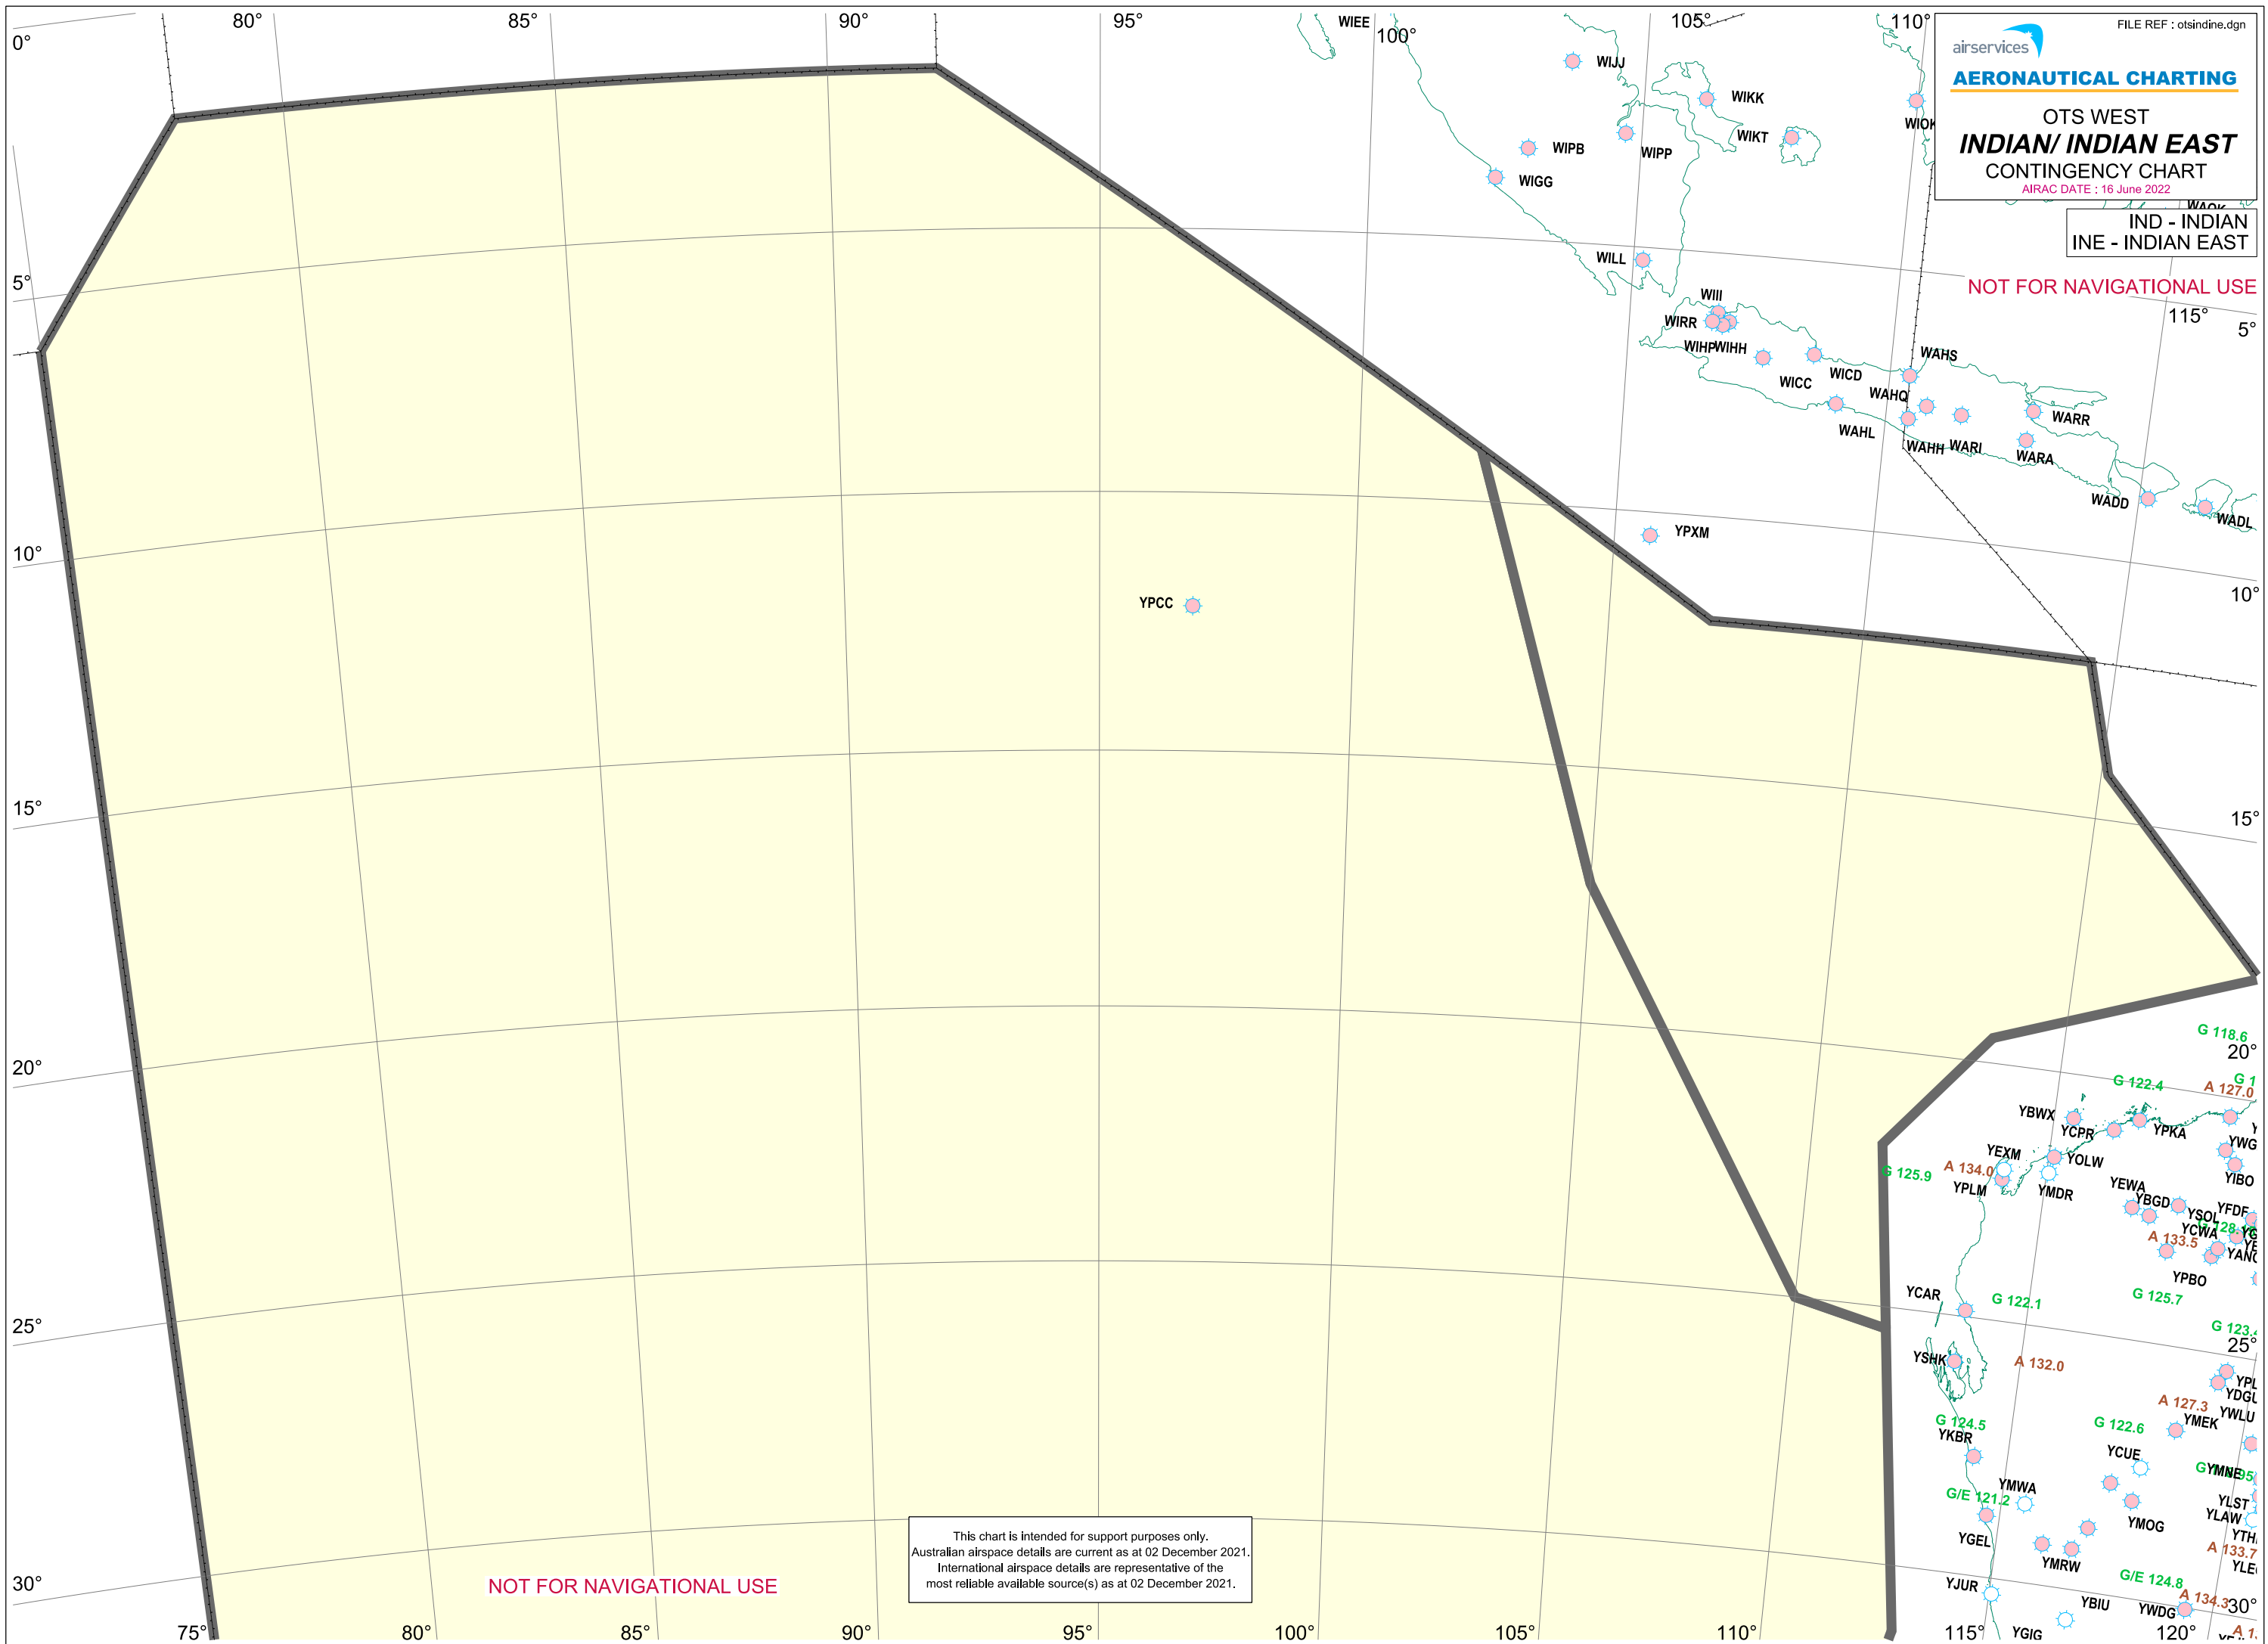

AERONAUTICAL CHARTING

**OTS WEST
INDIAN/ INDIAN EAST
CONTINGENCY CHART**

AIRAC DATE : 16 June 2022

IND - INDIAN
INE - INDIAN EAST

NOT FOR NAVIGATIONAL USE

NOT FOR NAVIGATIONAL USE

This chart is intended for support purposes only.
Australian airspace details are current as at 02 December 2021.
International airspace details are representative of the most reliable available source(s) as at 02 December 2021.