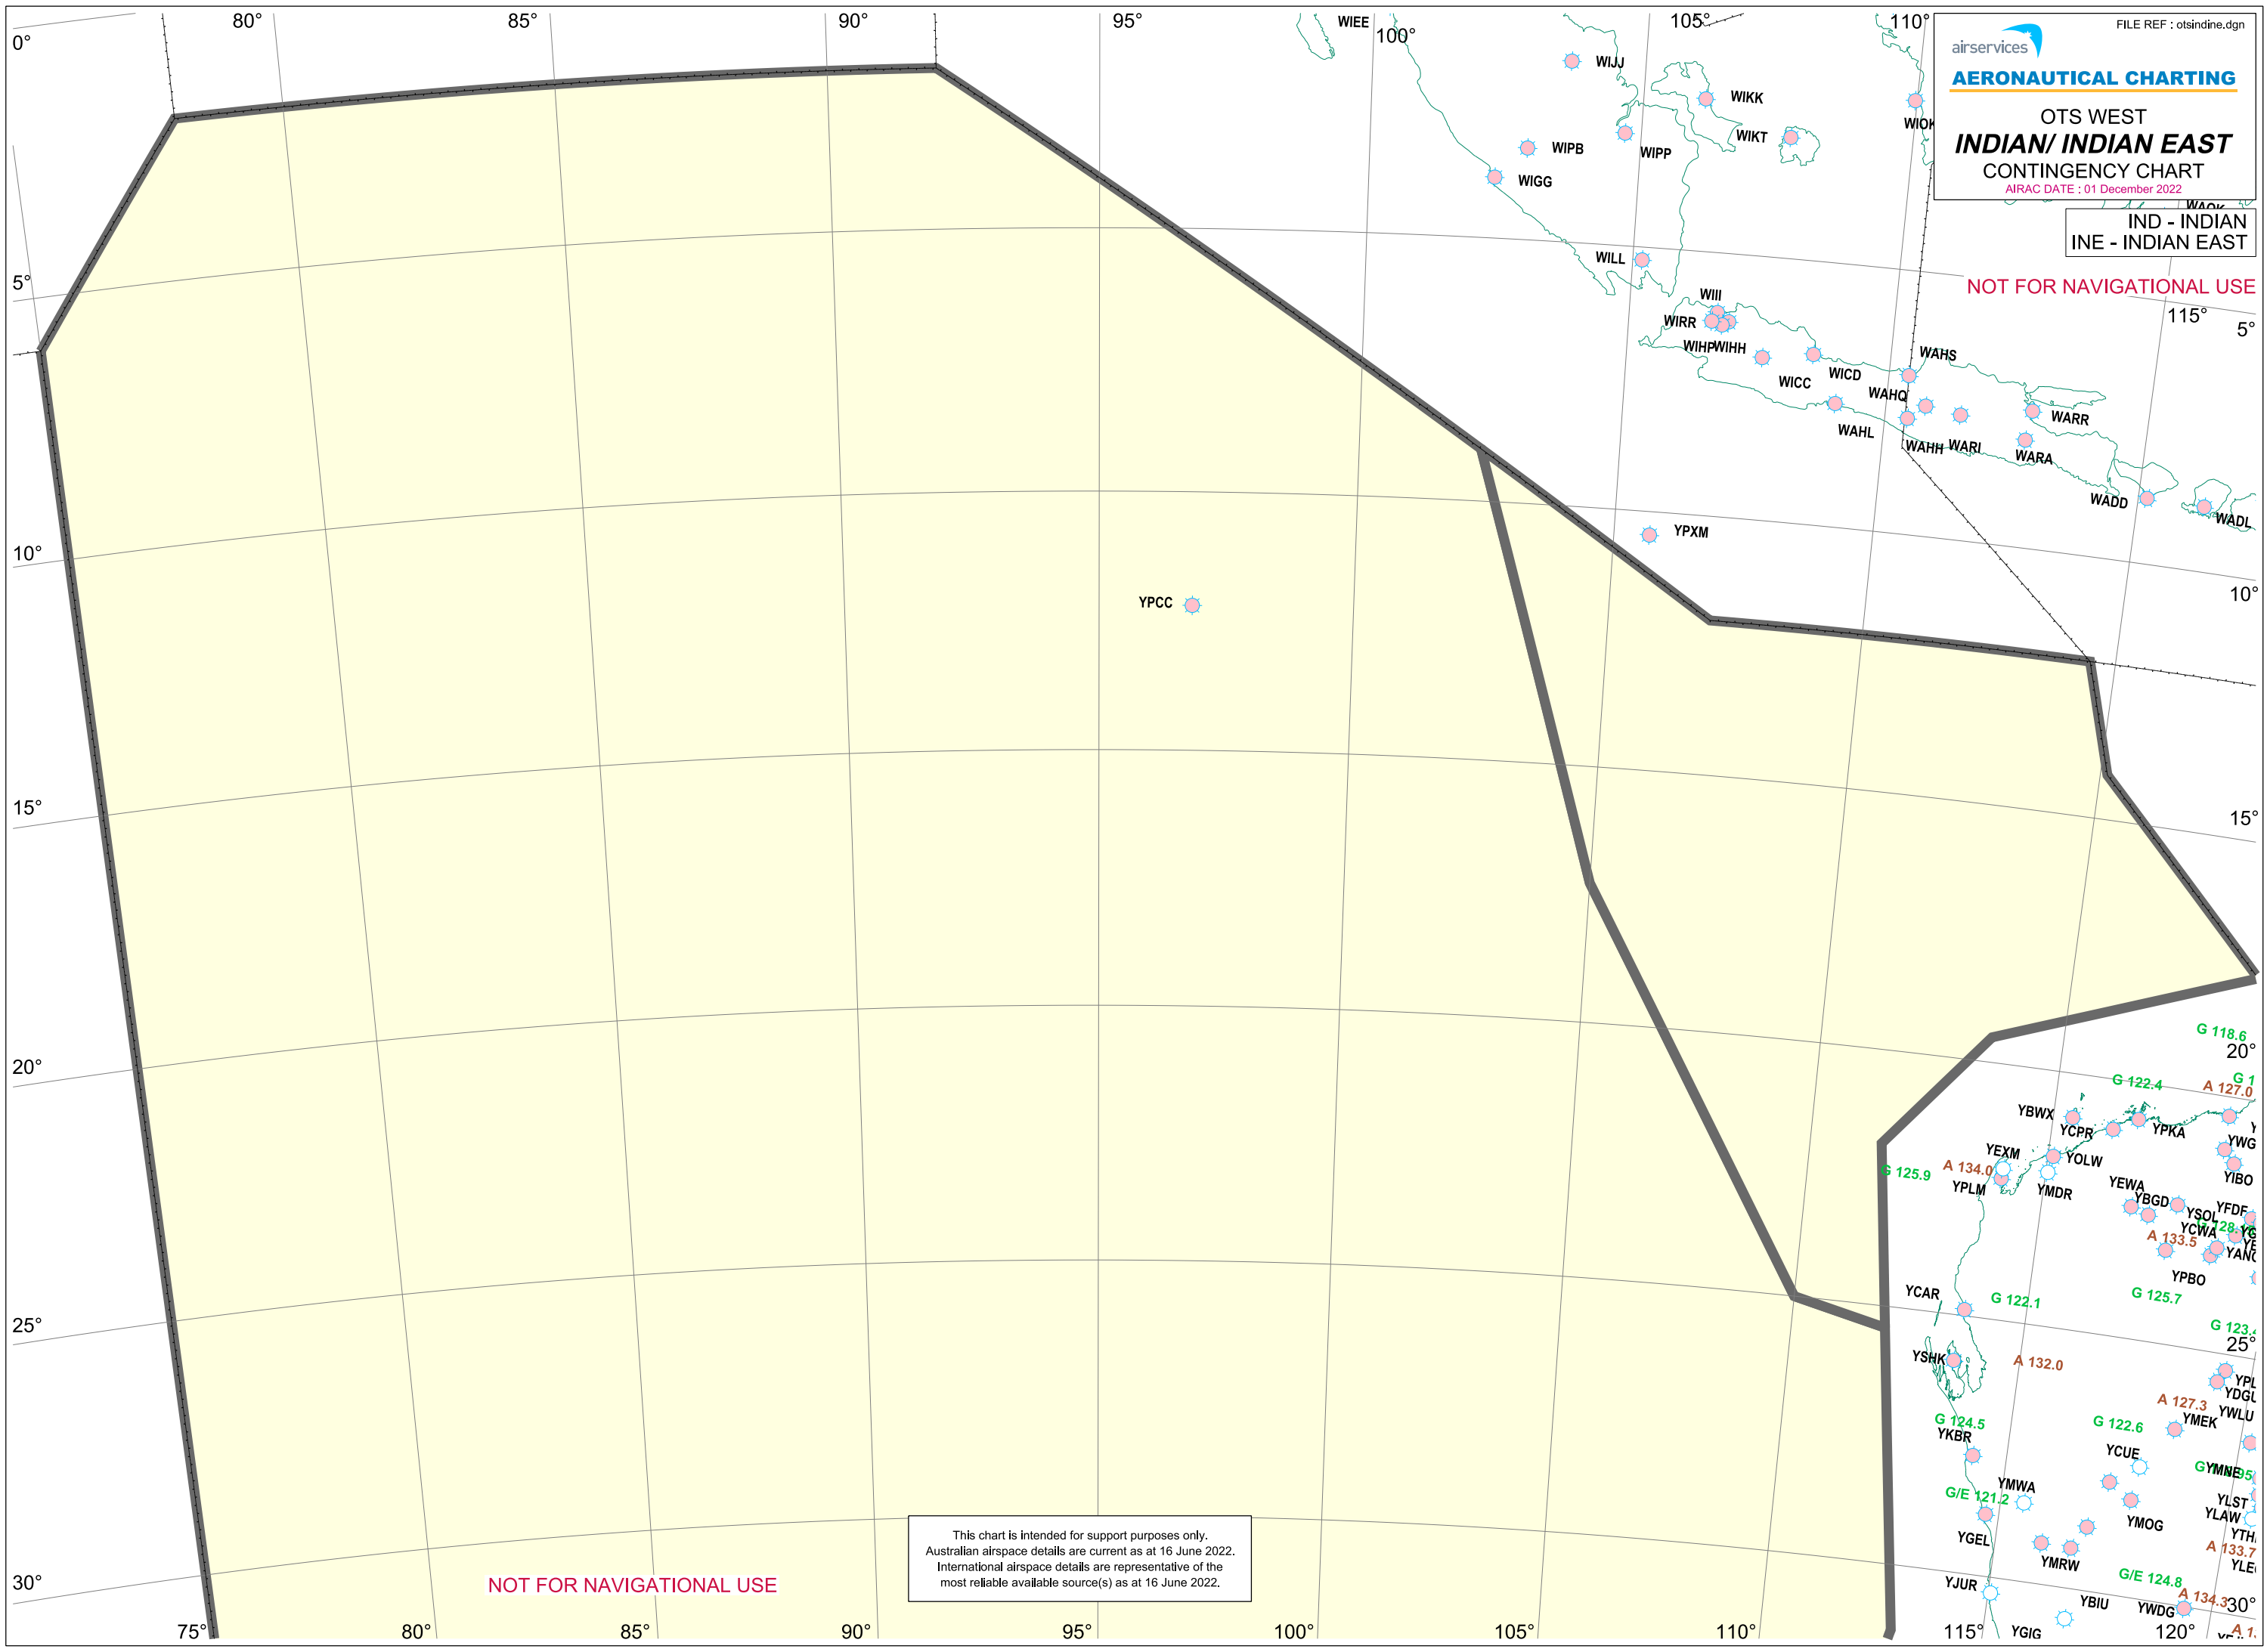

OTS WEST
INDIAN/INDIAN EAST
CONTINGENCY CHART
AIRAC DATE : 01 December 2022

IND - INDIAN
INE - INDIAN EAST

NOT FOR NAVIGATIONAL USE

This chart is intended for support purposes only.
Australian airspace details are current as at 16 June 2022.
International airspace details are representative of the
most reliable available source(s) as at 16 June 2022.

NOT FOR NAVIGATIONAL USE