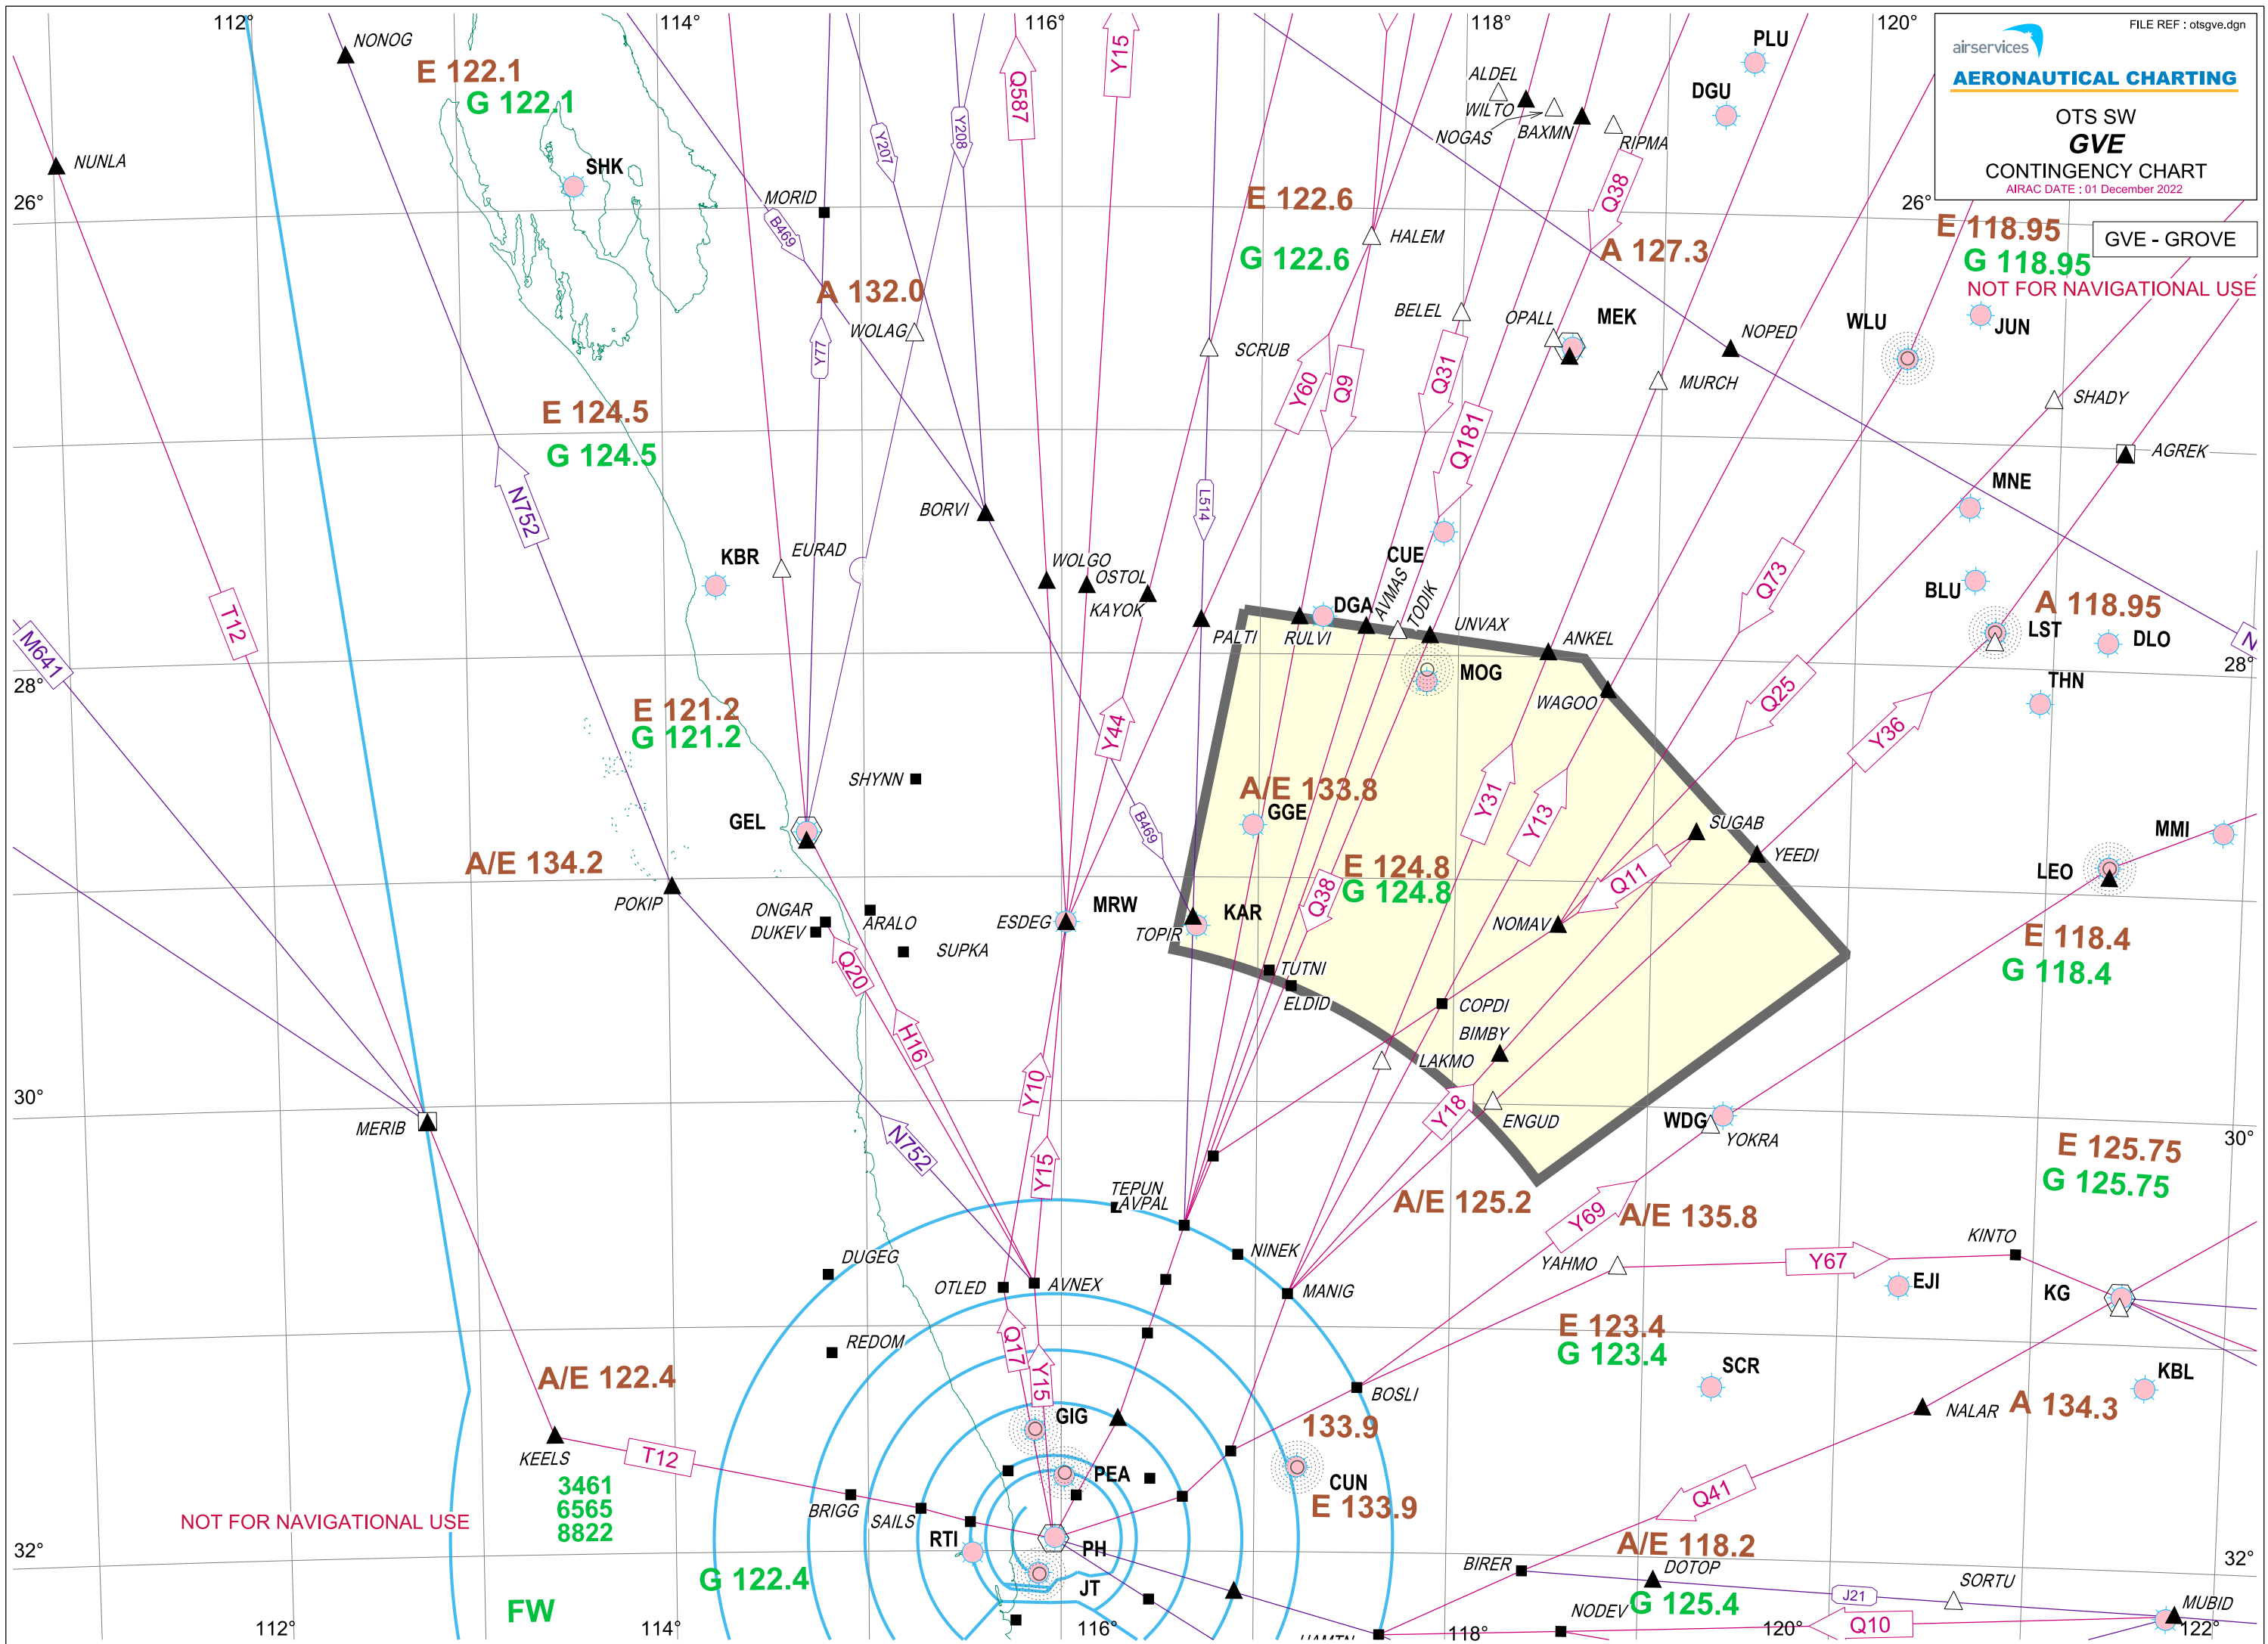

GVE - GROVE
 NOT FOR NAVIGATIONAL USE

NOT FOR NAVIGATIONAL USE

FW