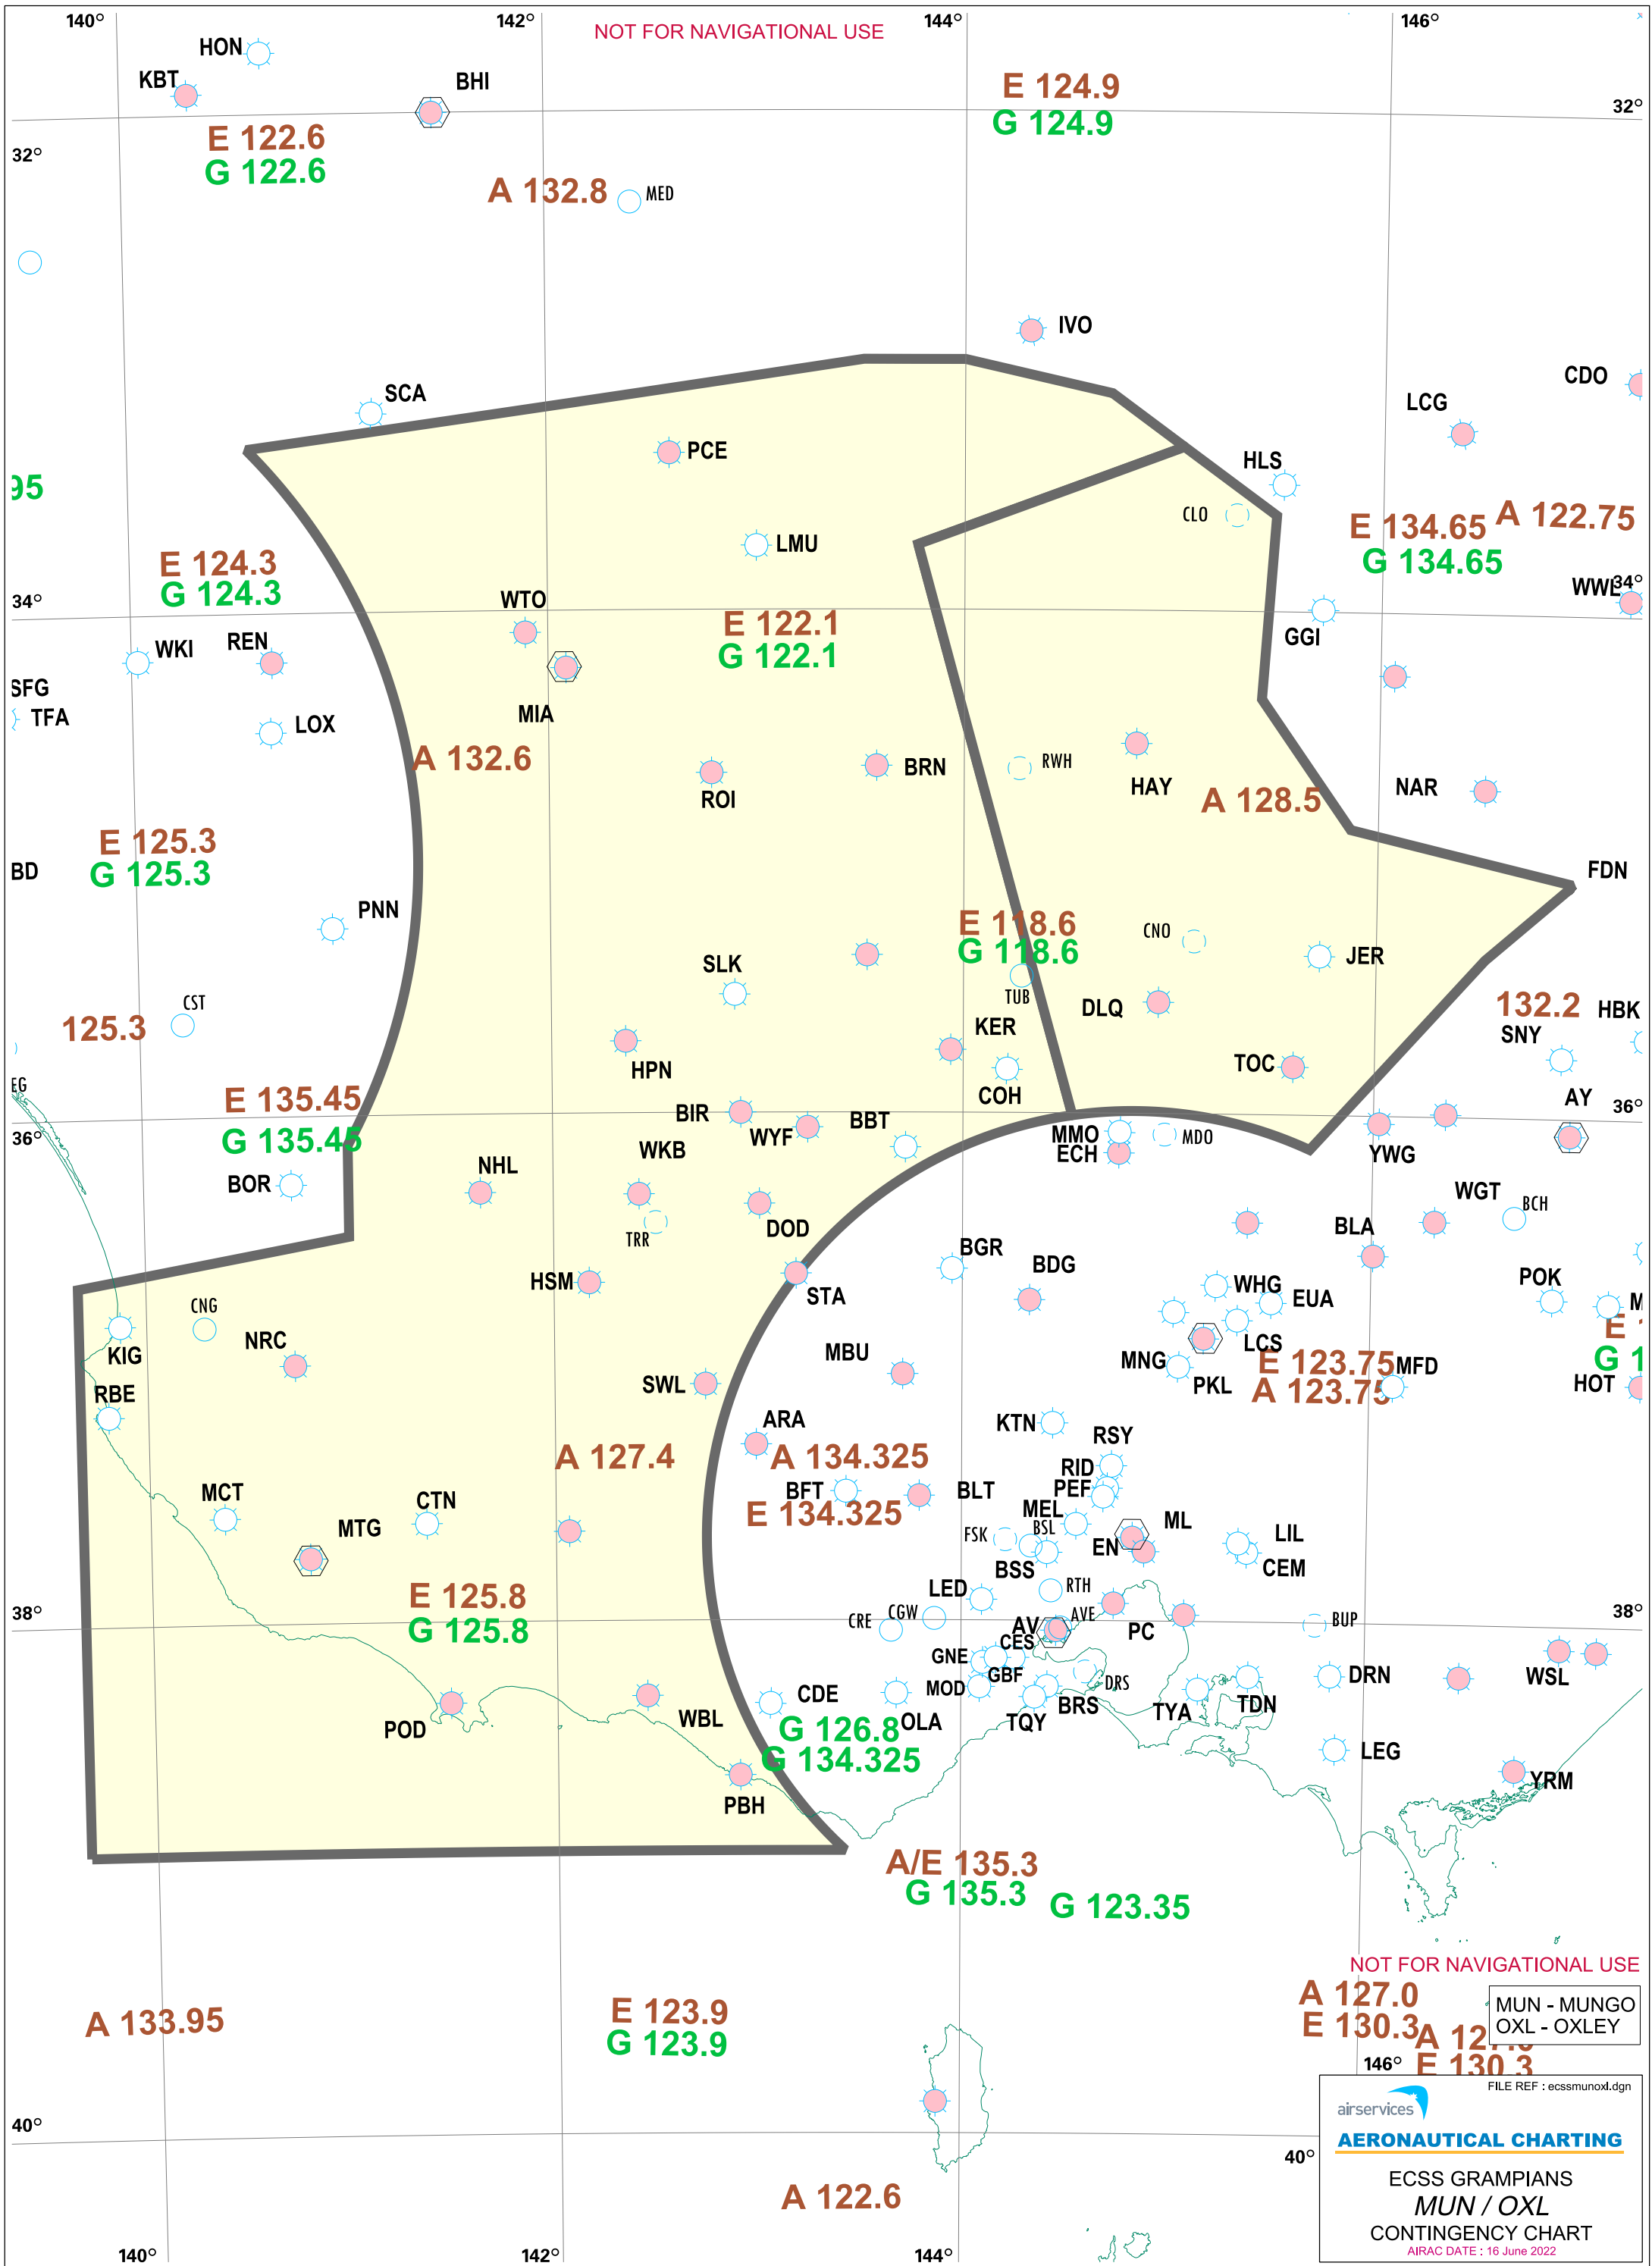

NOT FOR NAVIGATIONAL USE

E 123.9
G 123.9

NOT FOR NAVIGATIONAL USE
MUN - MUNGO
OXL - OXLEY
A 127.0
E 130.3
A 127.0
E 130.3

FILE REF : ecssmunoxl.dgn

AERONAUTICAL CHARTING

ECSS GRAMPAINS
MUN / OXL
CONTINGENCY CHART
AIRAC DATE : 16 June 2022