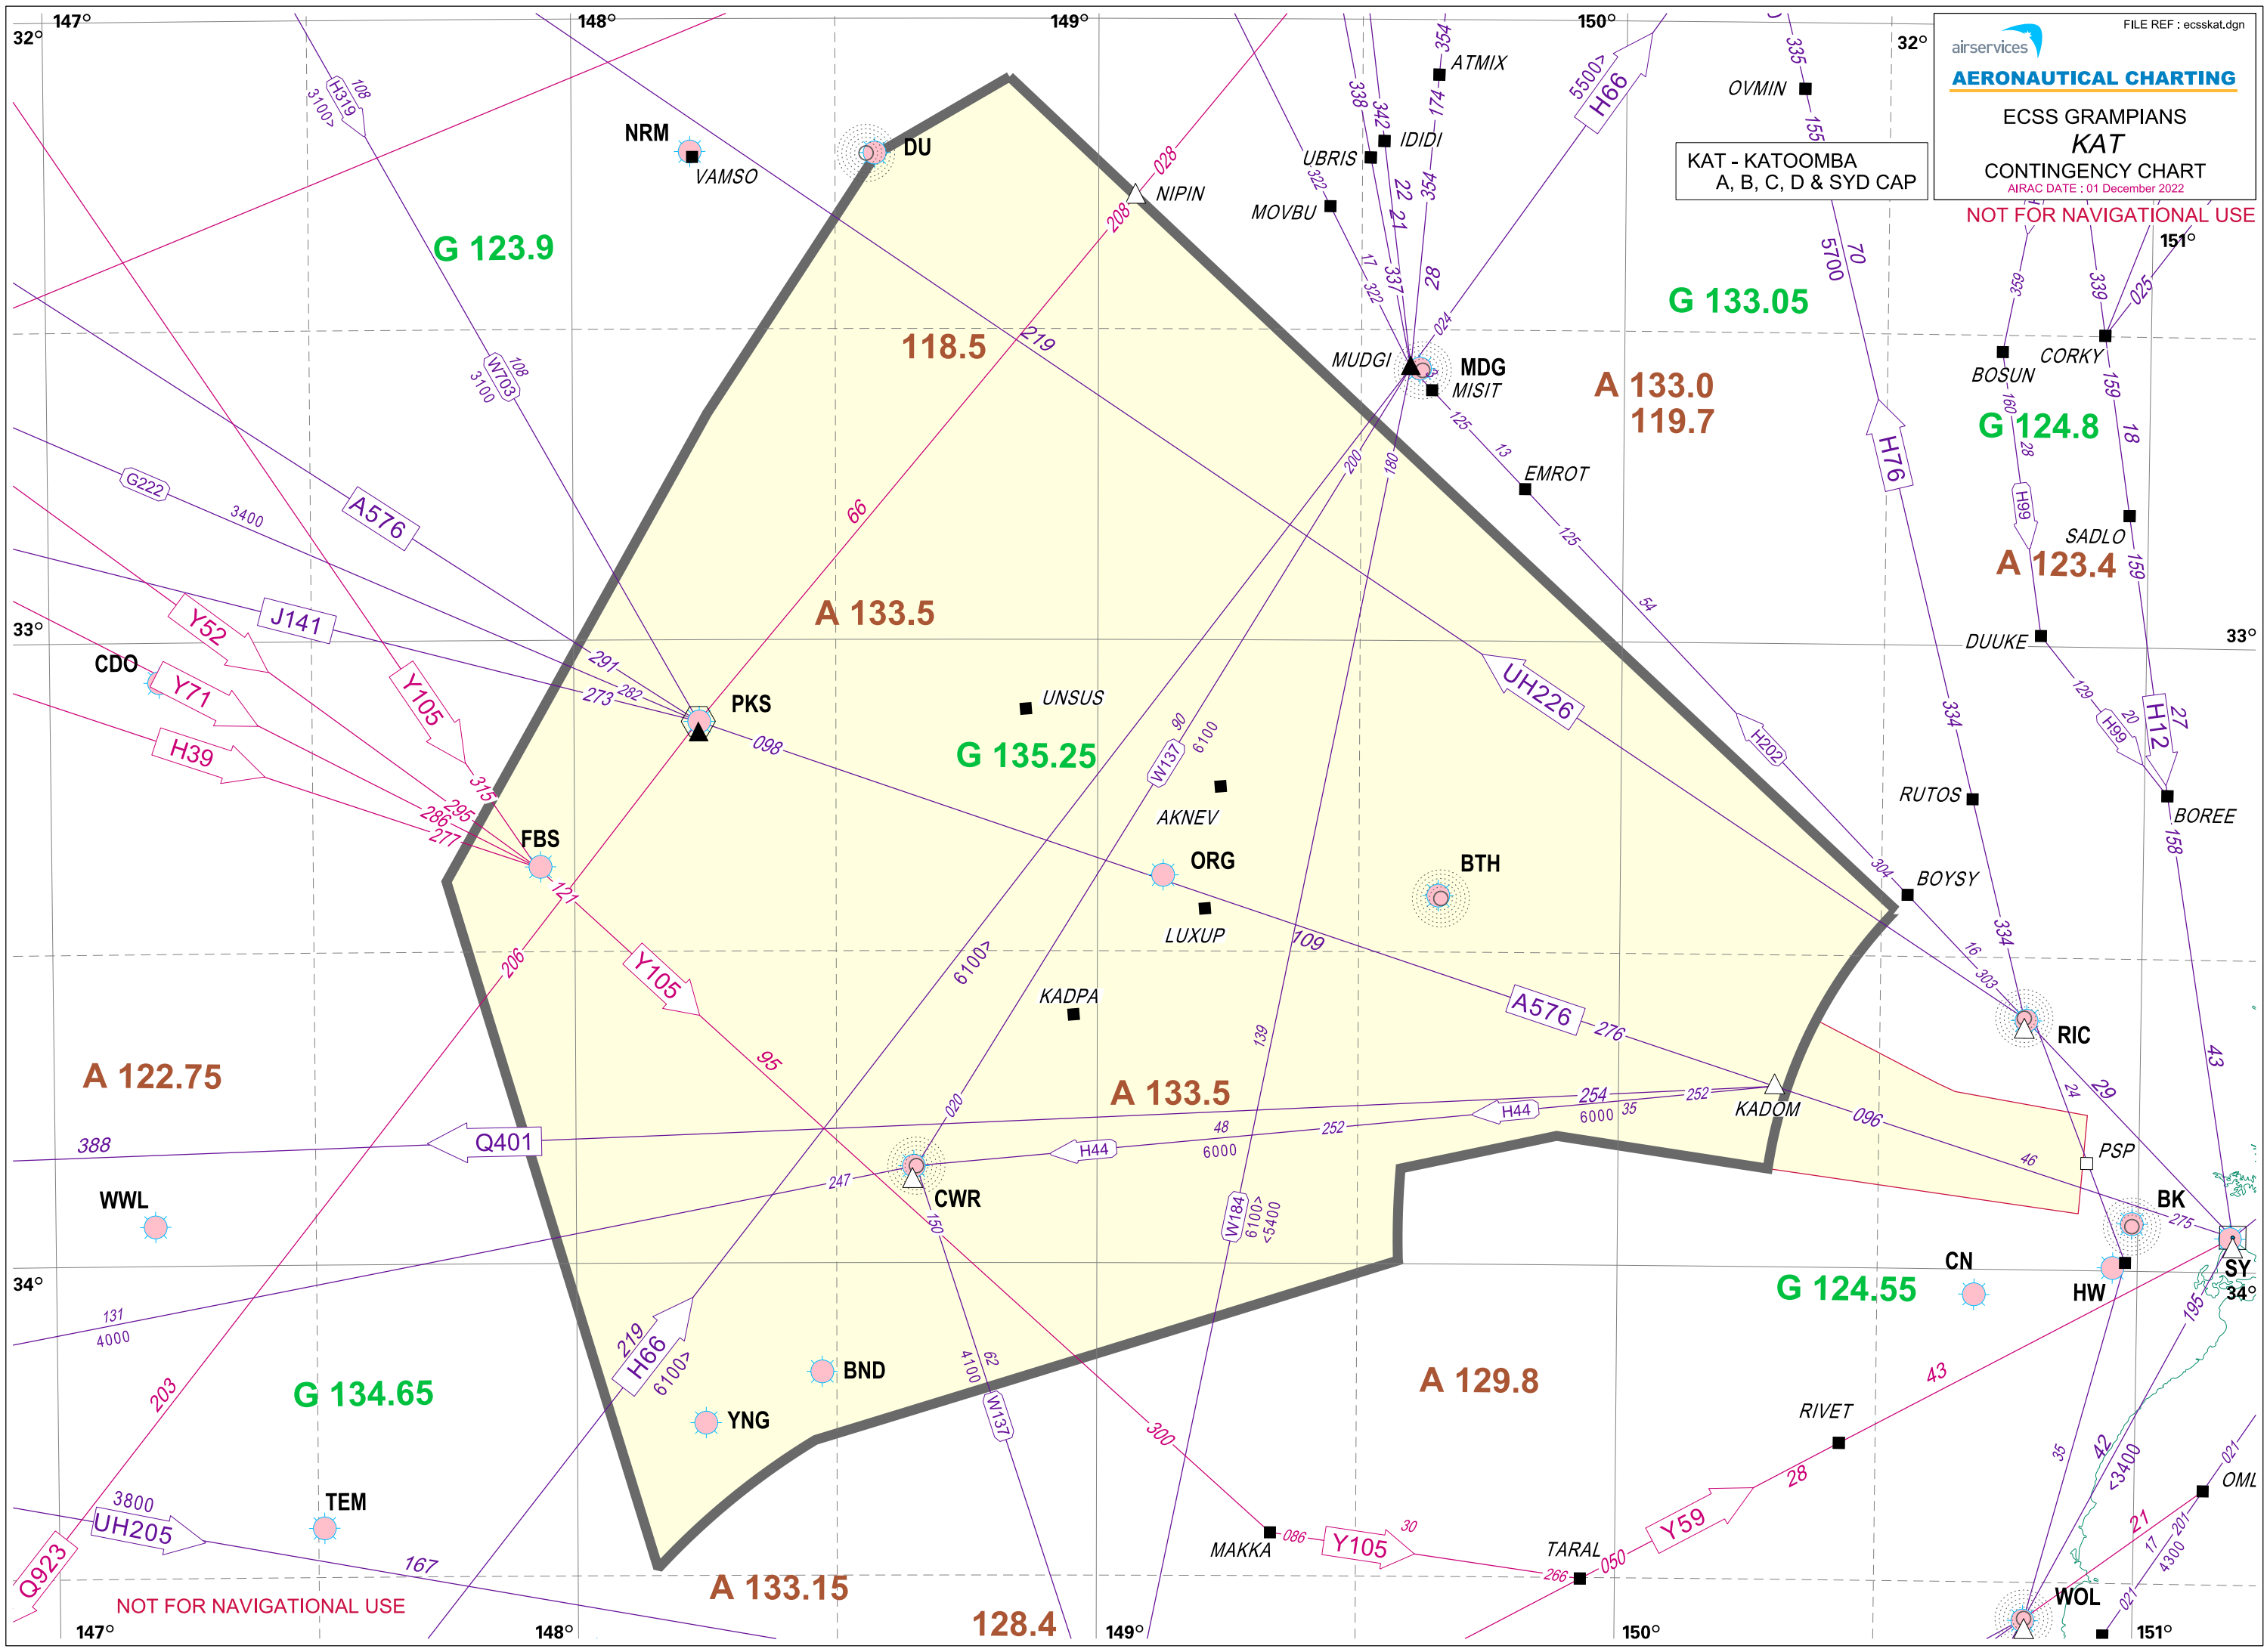

**KAT - KATOOMBA**  
A, B, C, D & SYD CAP

**ECSS GRAMPIANS**  
**KAT**  
CONTINGENCY CHART  
AIRAC DATE : 01 December 2022

NOT FOR NAVIGATIONAL USE

NOT FOR NAVIGATIONAL USE