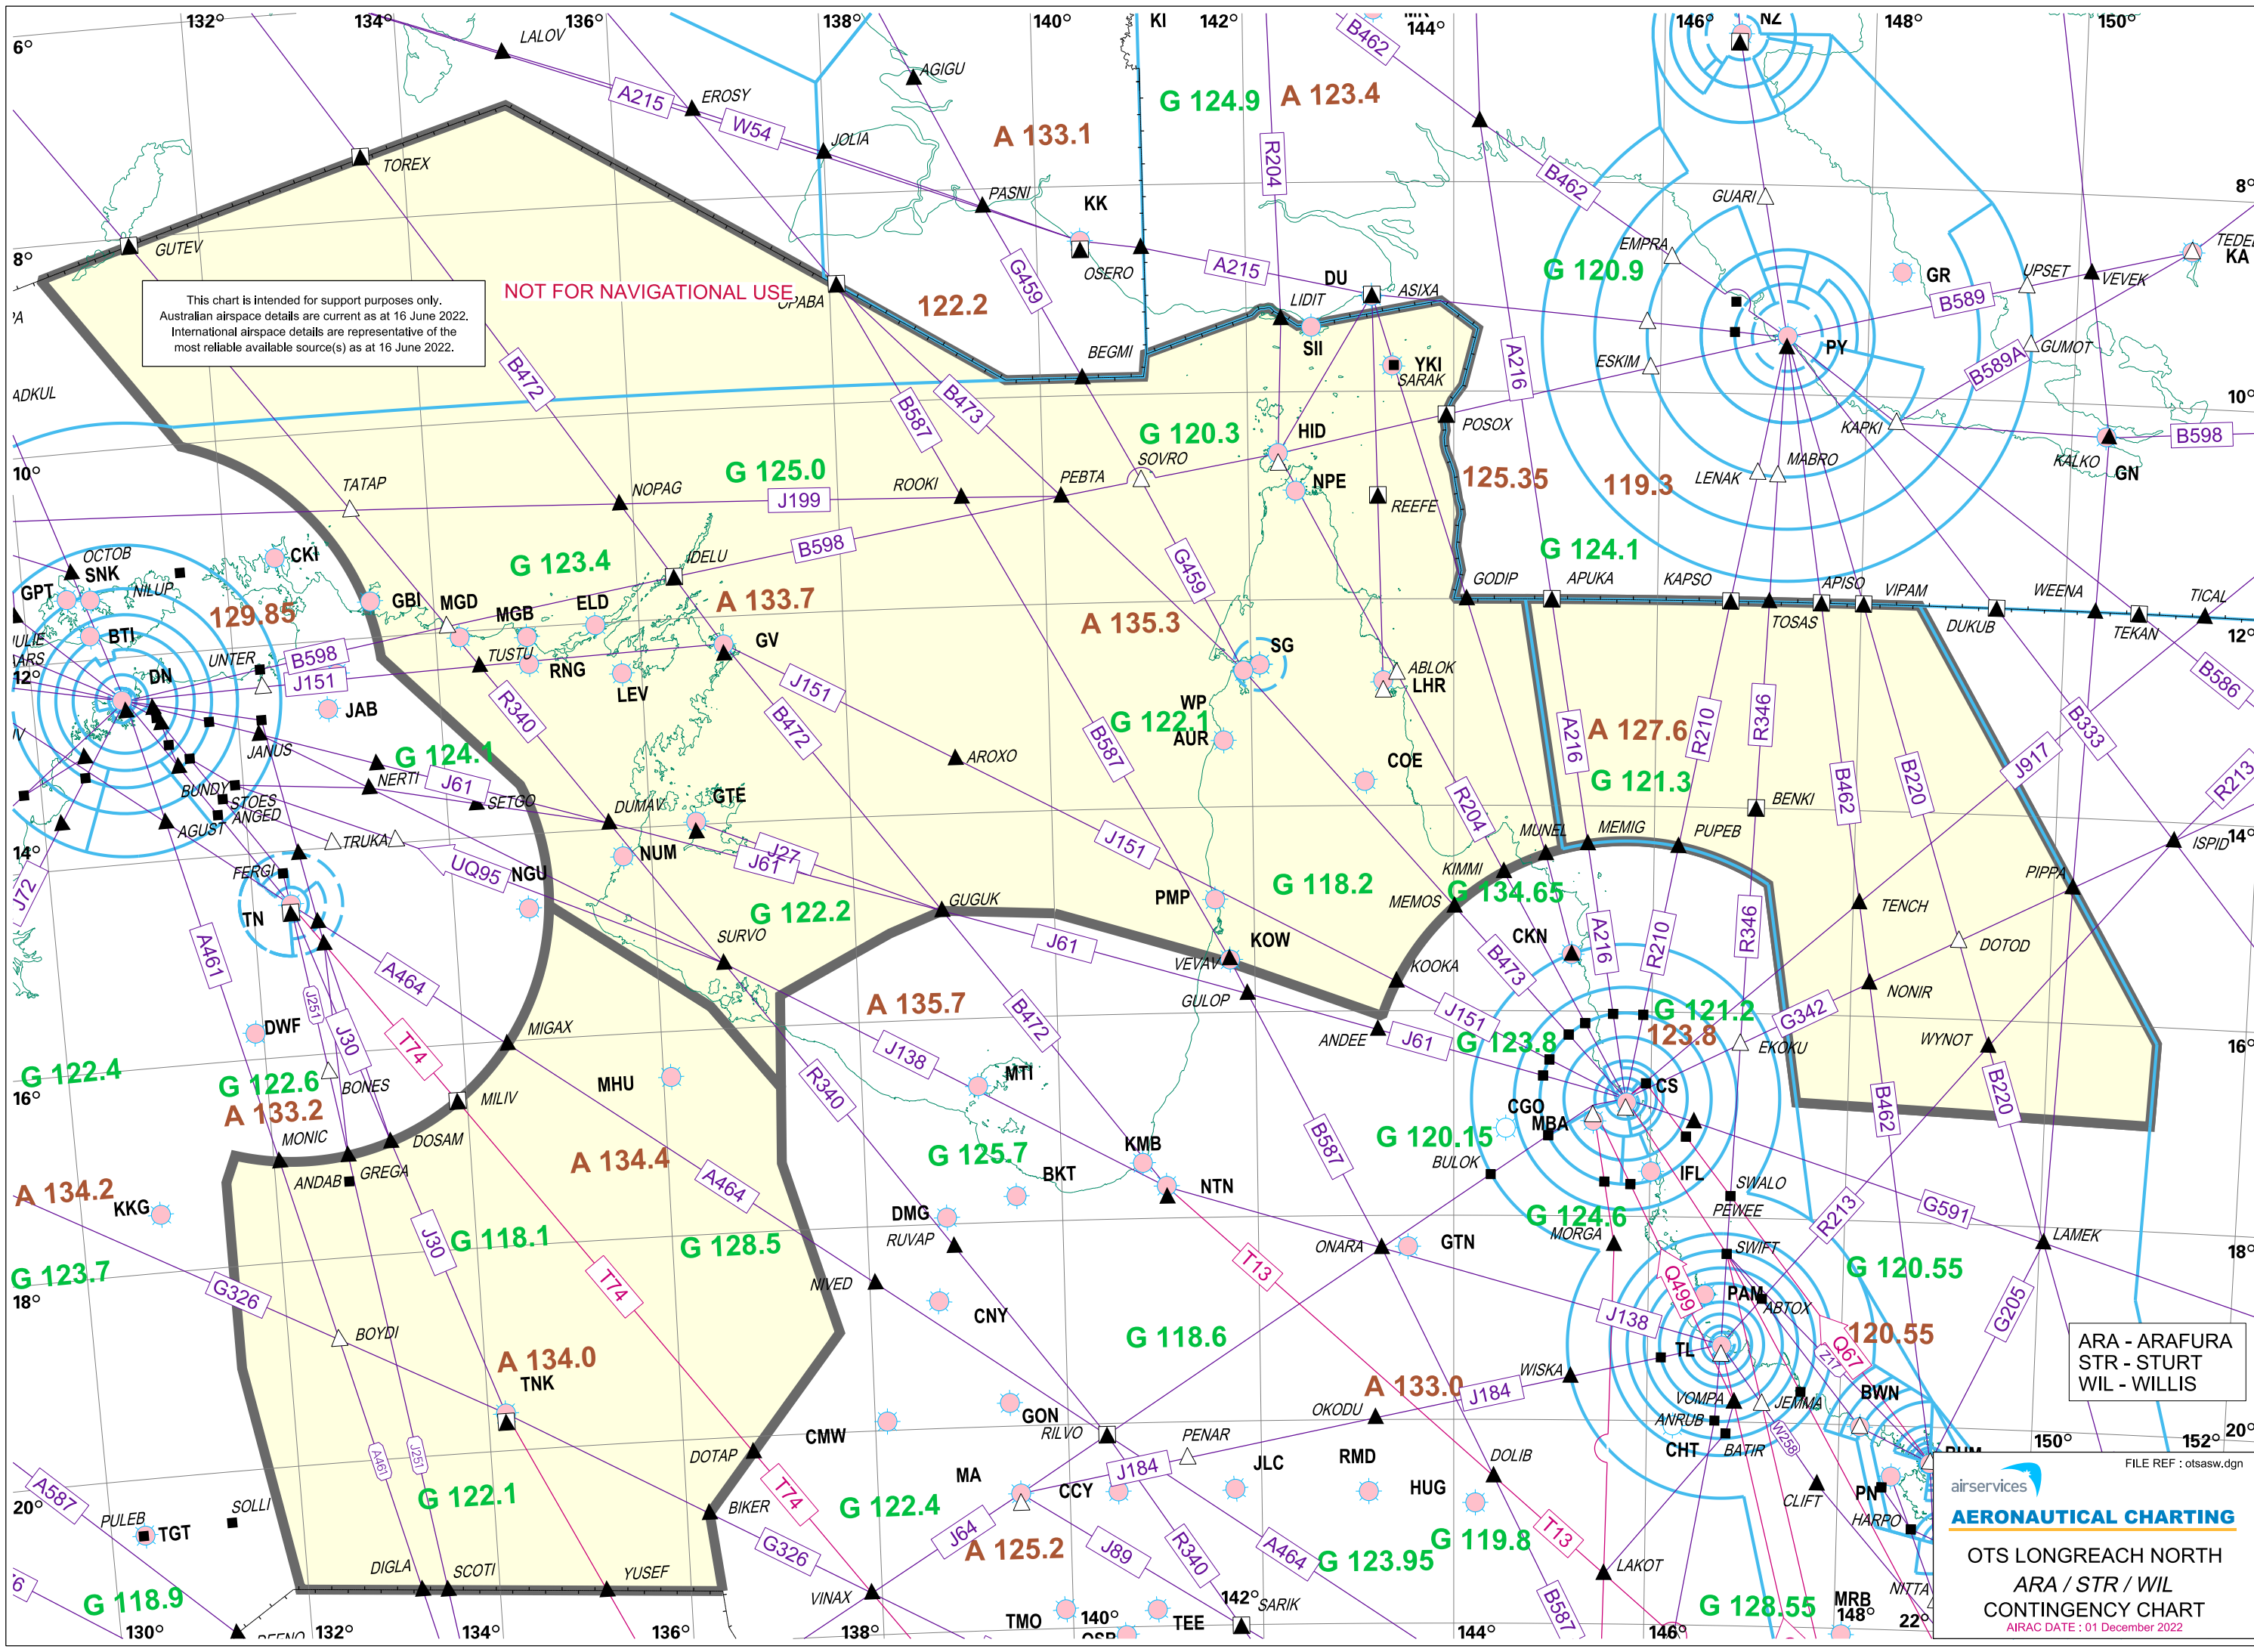

This chart is intended for support purposes only. Australian airspace details are current as at 16 June 2022. International airspace details are representative of the most reliable available source(s) as at 16 June 2022.

NOT FOR NAVIGATIONAL USE

ARA - ARAFURA STR - STURT WIL - WILLIS

airservices
AERONAUTICAL CHARTING
OTS LONGREACH NORTH
ARA / STR / WIL
CONTINGENCY CHART
AIRAC DATE : 01 December 2022

FILE REF : otsasw.dgn