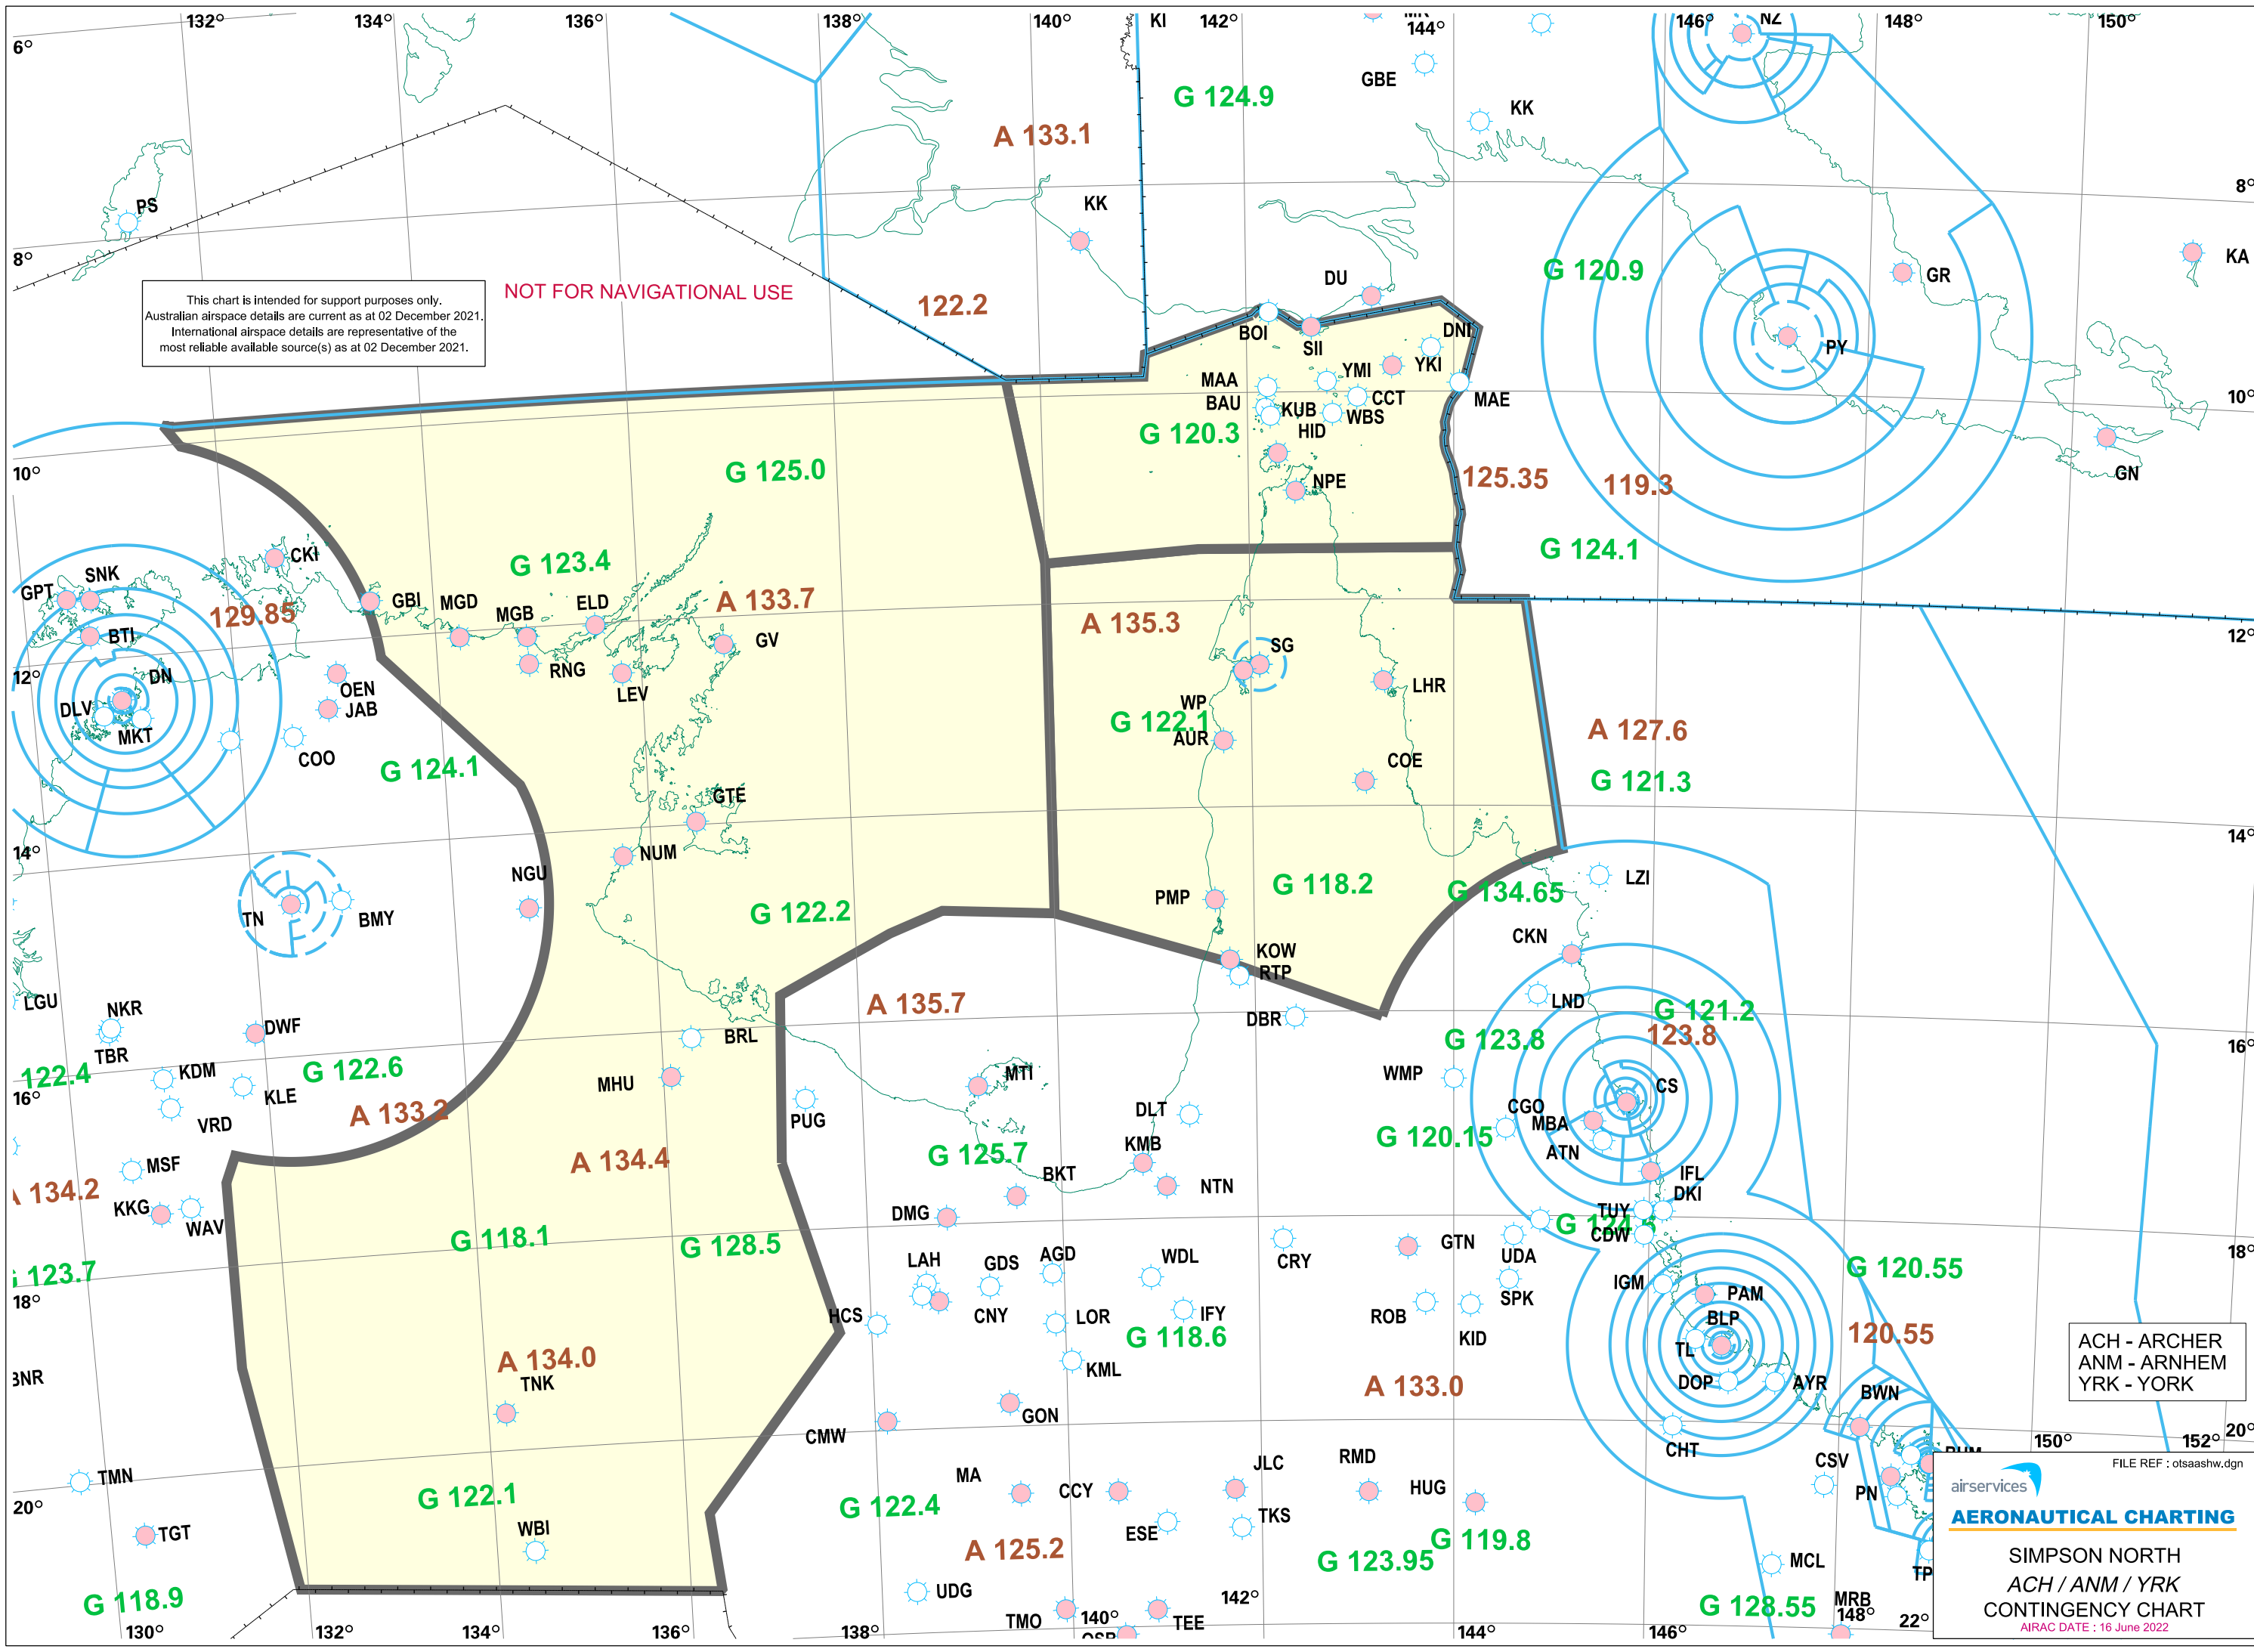

This chart is intended for support purposes only.  
Australian airspace details are current as at 02 December 2021.  
International airspace details are representative of the  
most reliable available source(s) as at 02 December 2021.

NOT FOR NAVIGATIONAL USE

ACH - ARCHER  
ANM - ARNHEM  
YRK - YORK

airservices  
**AERONAUTICAL CHARTING**  
SIMPSON NORTH  
ACH / ANM / YRK  
CONTINGENCY CHART  
AIRAC DATE : 16 June 2022

FILE REF : otsaashw.dgn