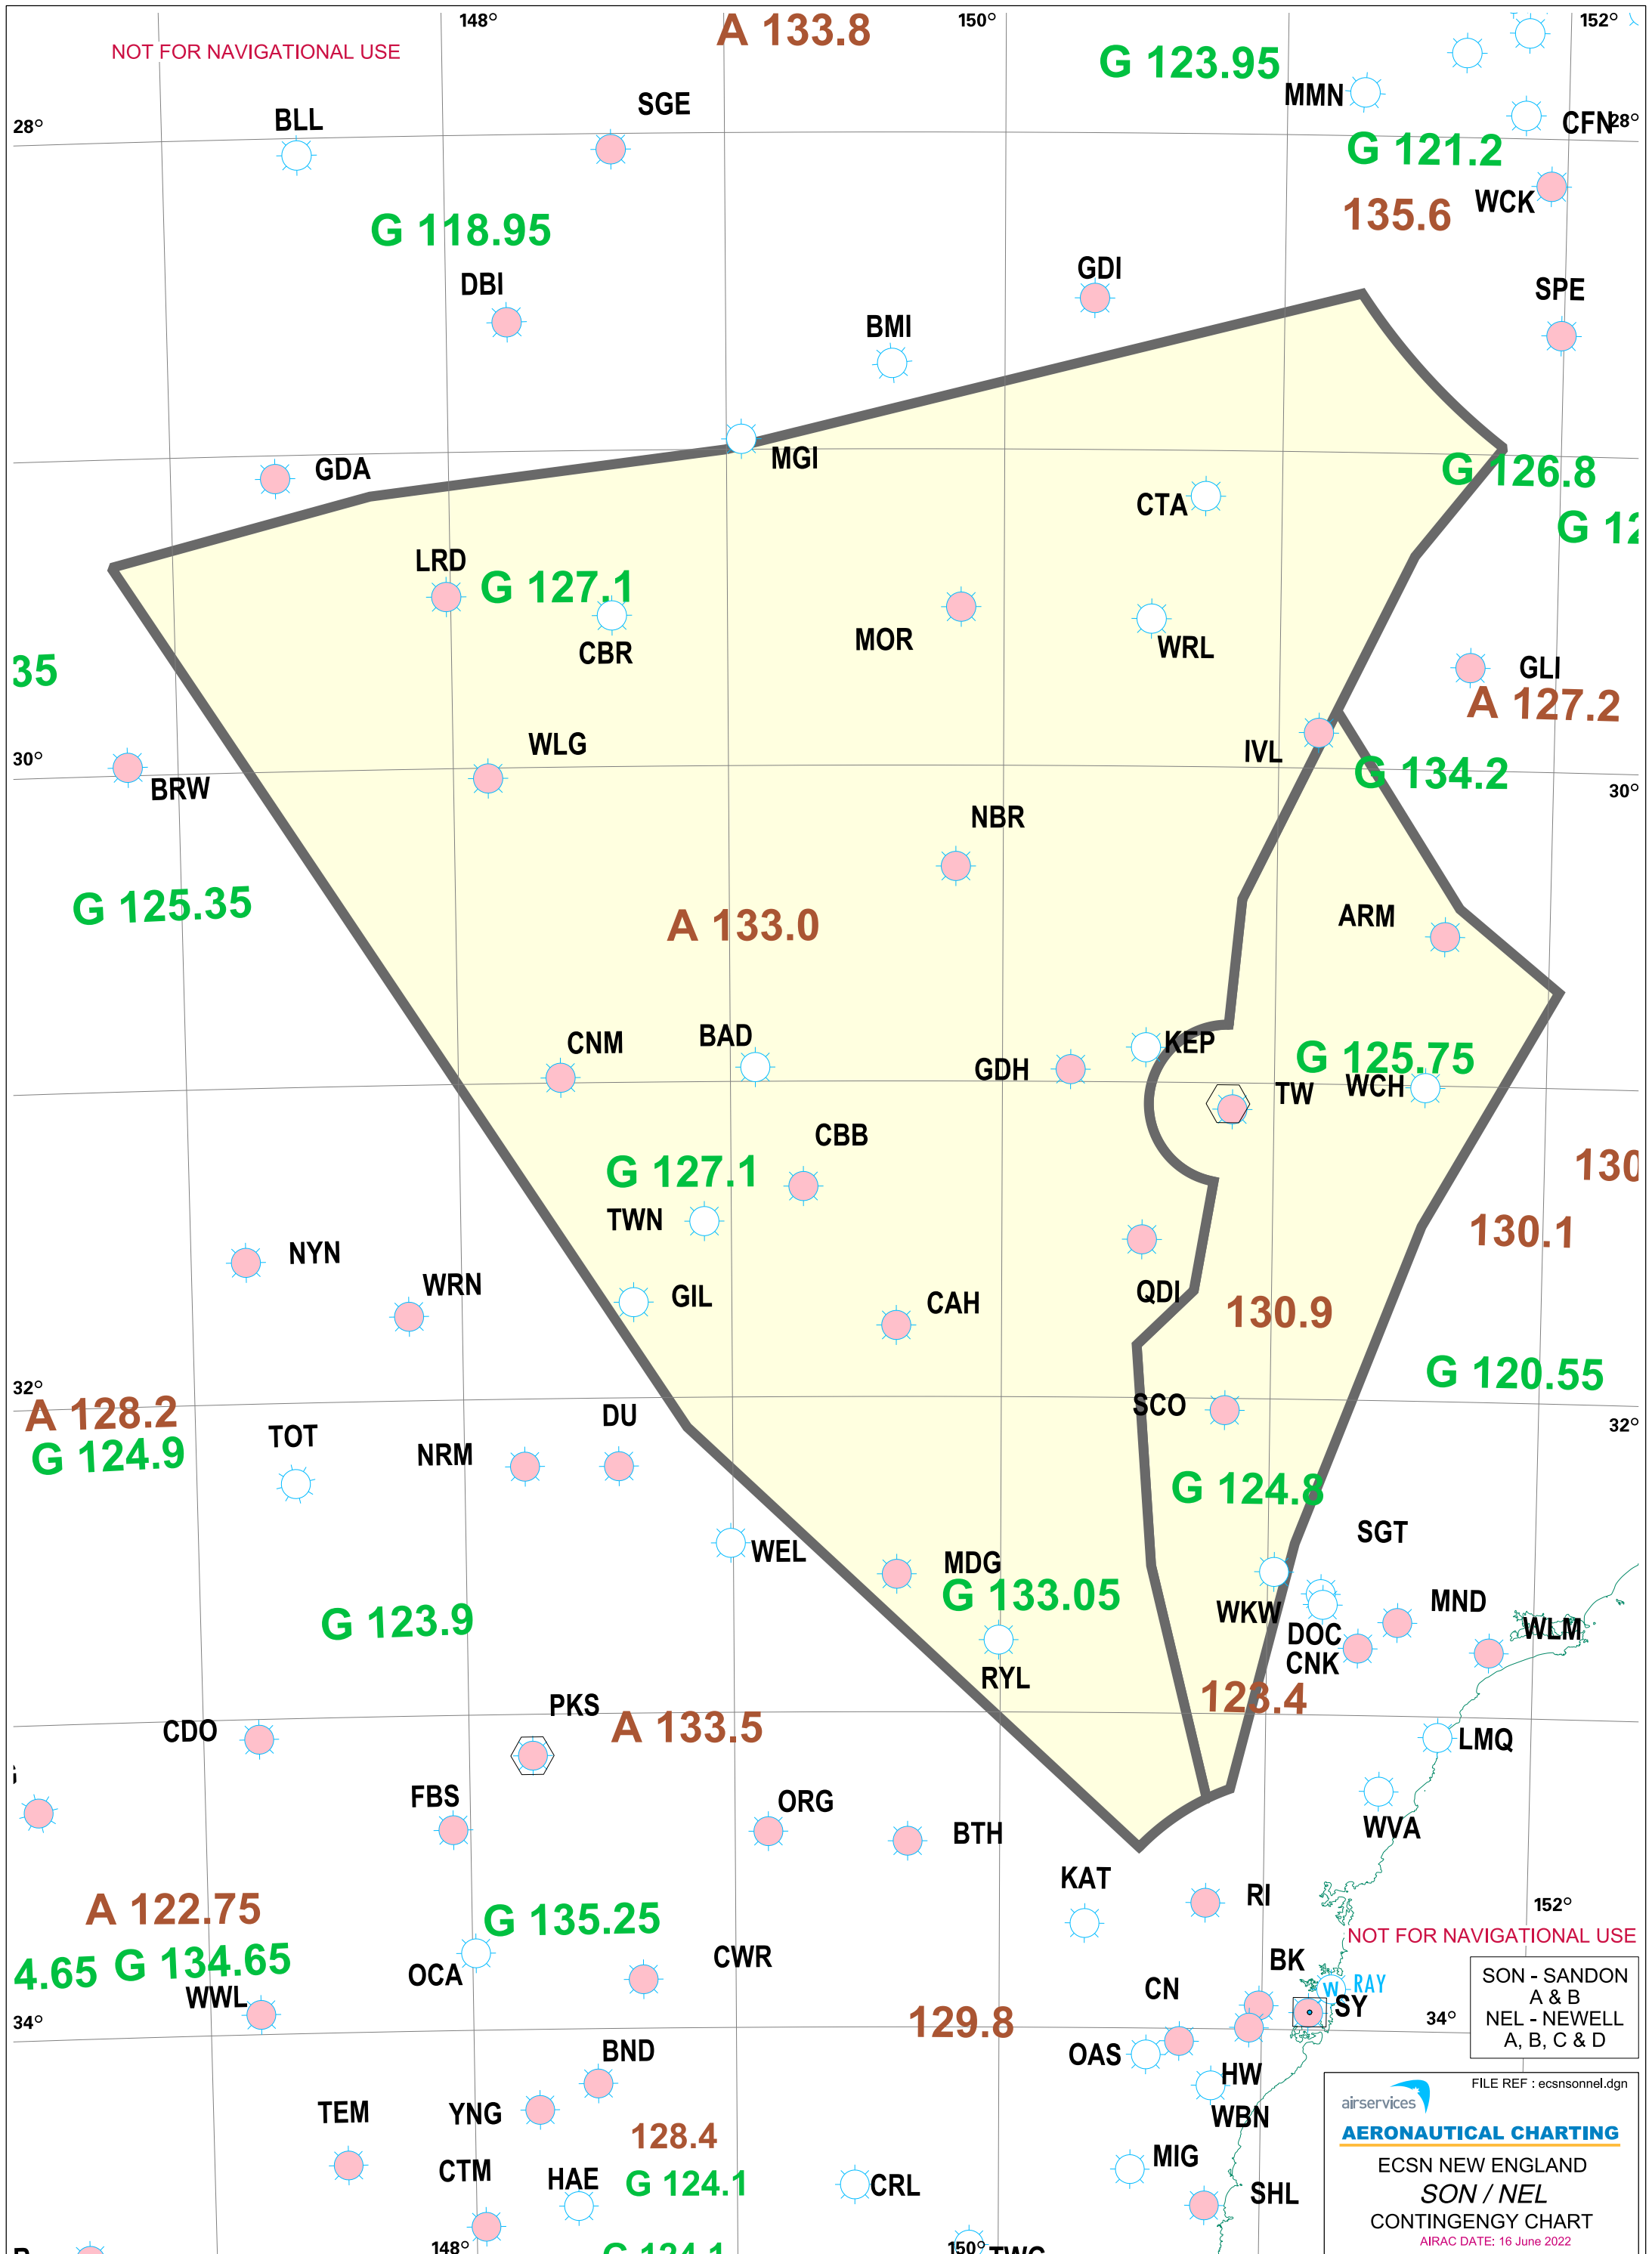

NOT FOR NAVIGATIONAL USE

SON - SANDON
A & B
NEL - NEWELL
A, B, C & D

FILE REF : ecsnsonnel.dgn
airservices
AERONAUTICAL CHARTING
ECSN NEW ENGLAND
SON / NEL
CONTINGENCY CHART
AIRAC DATE: 16 June 2022