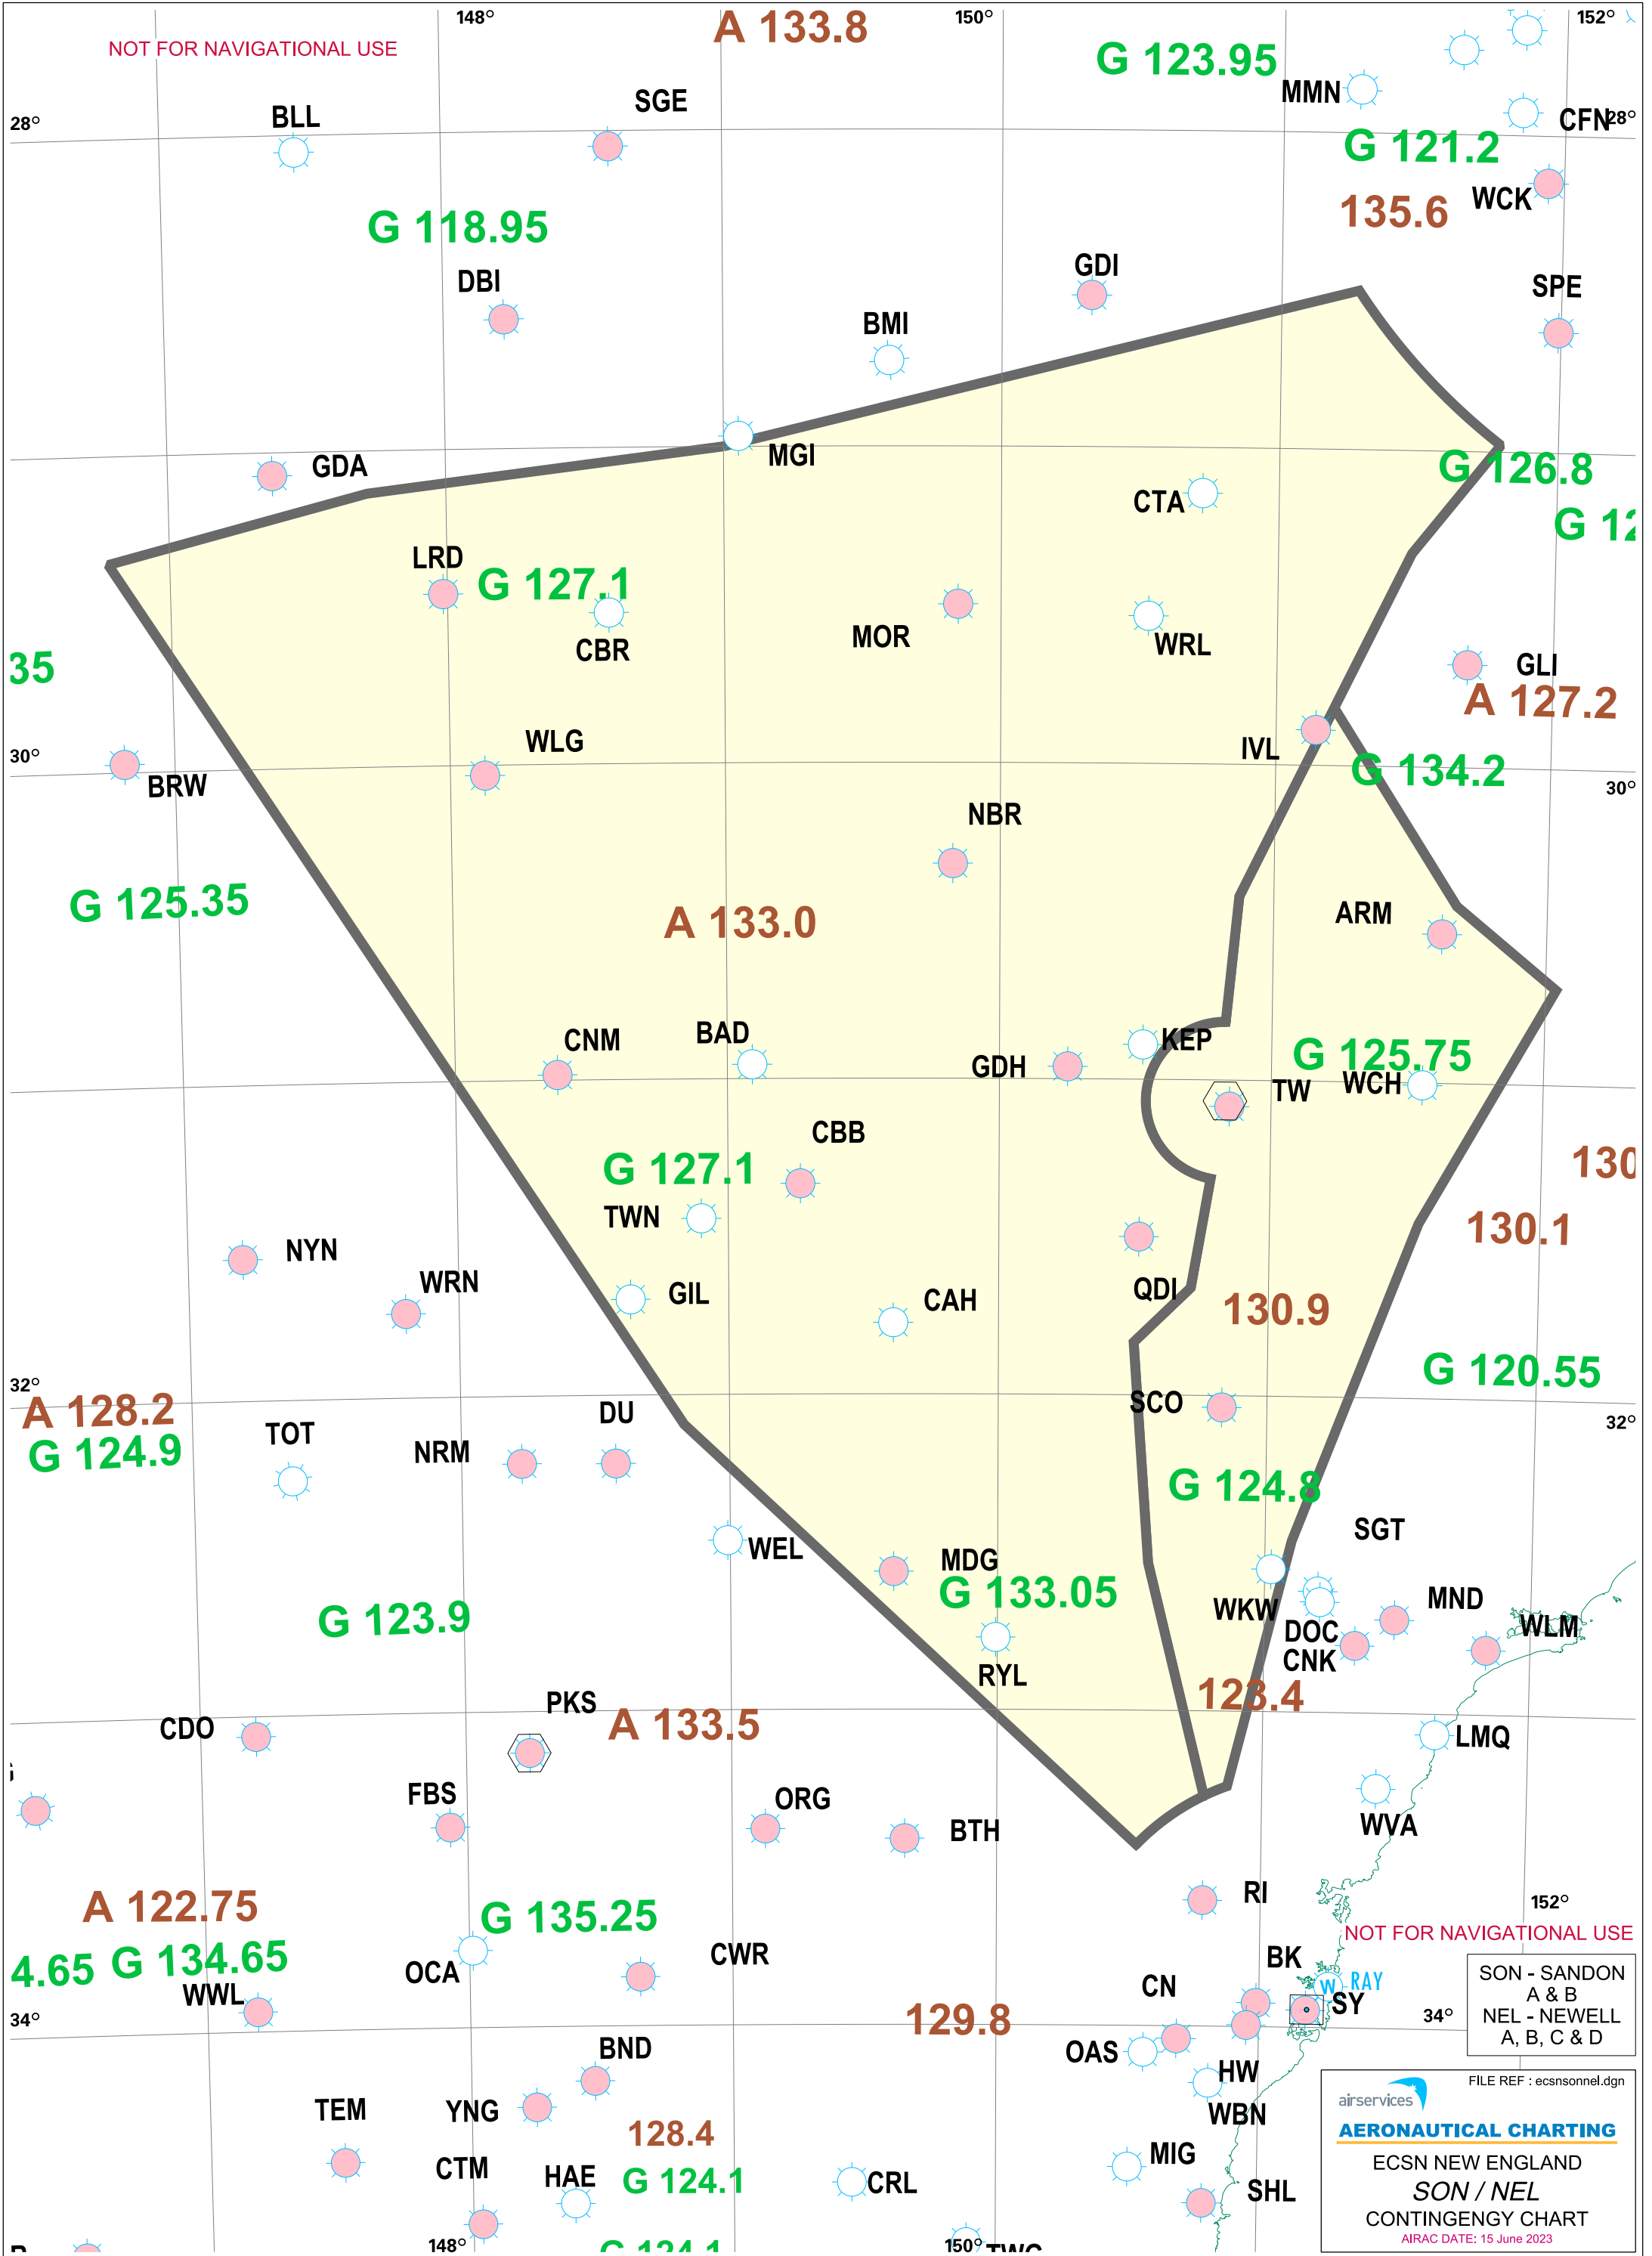

NOT FOR NAVIGATIONAL USE

SON - SANDON
A & B
NEL - NEWELL
A, B, C & D

airservices
AERONAUTICAL CHARTING
ECSN NEW ENGLAND
SON / NEL
CONTINGENCY CHART
AIRAC DATE: 15 June 2023

FILE REF : ecsnsonnel.dgn