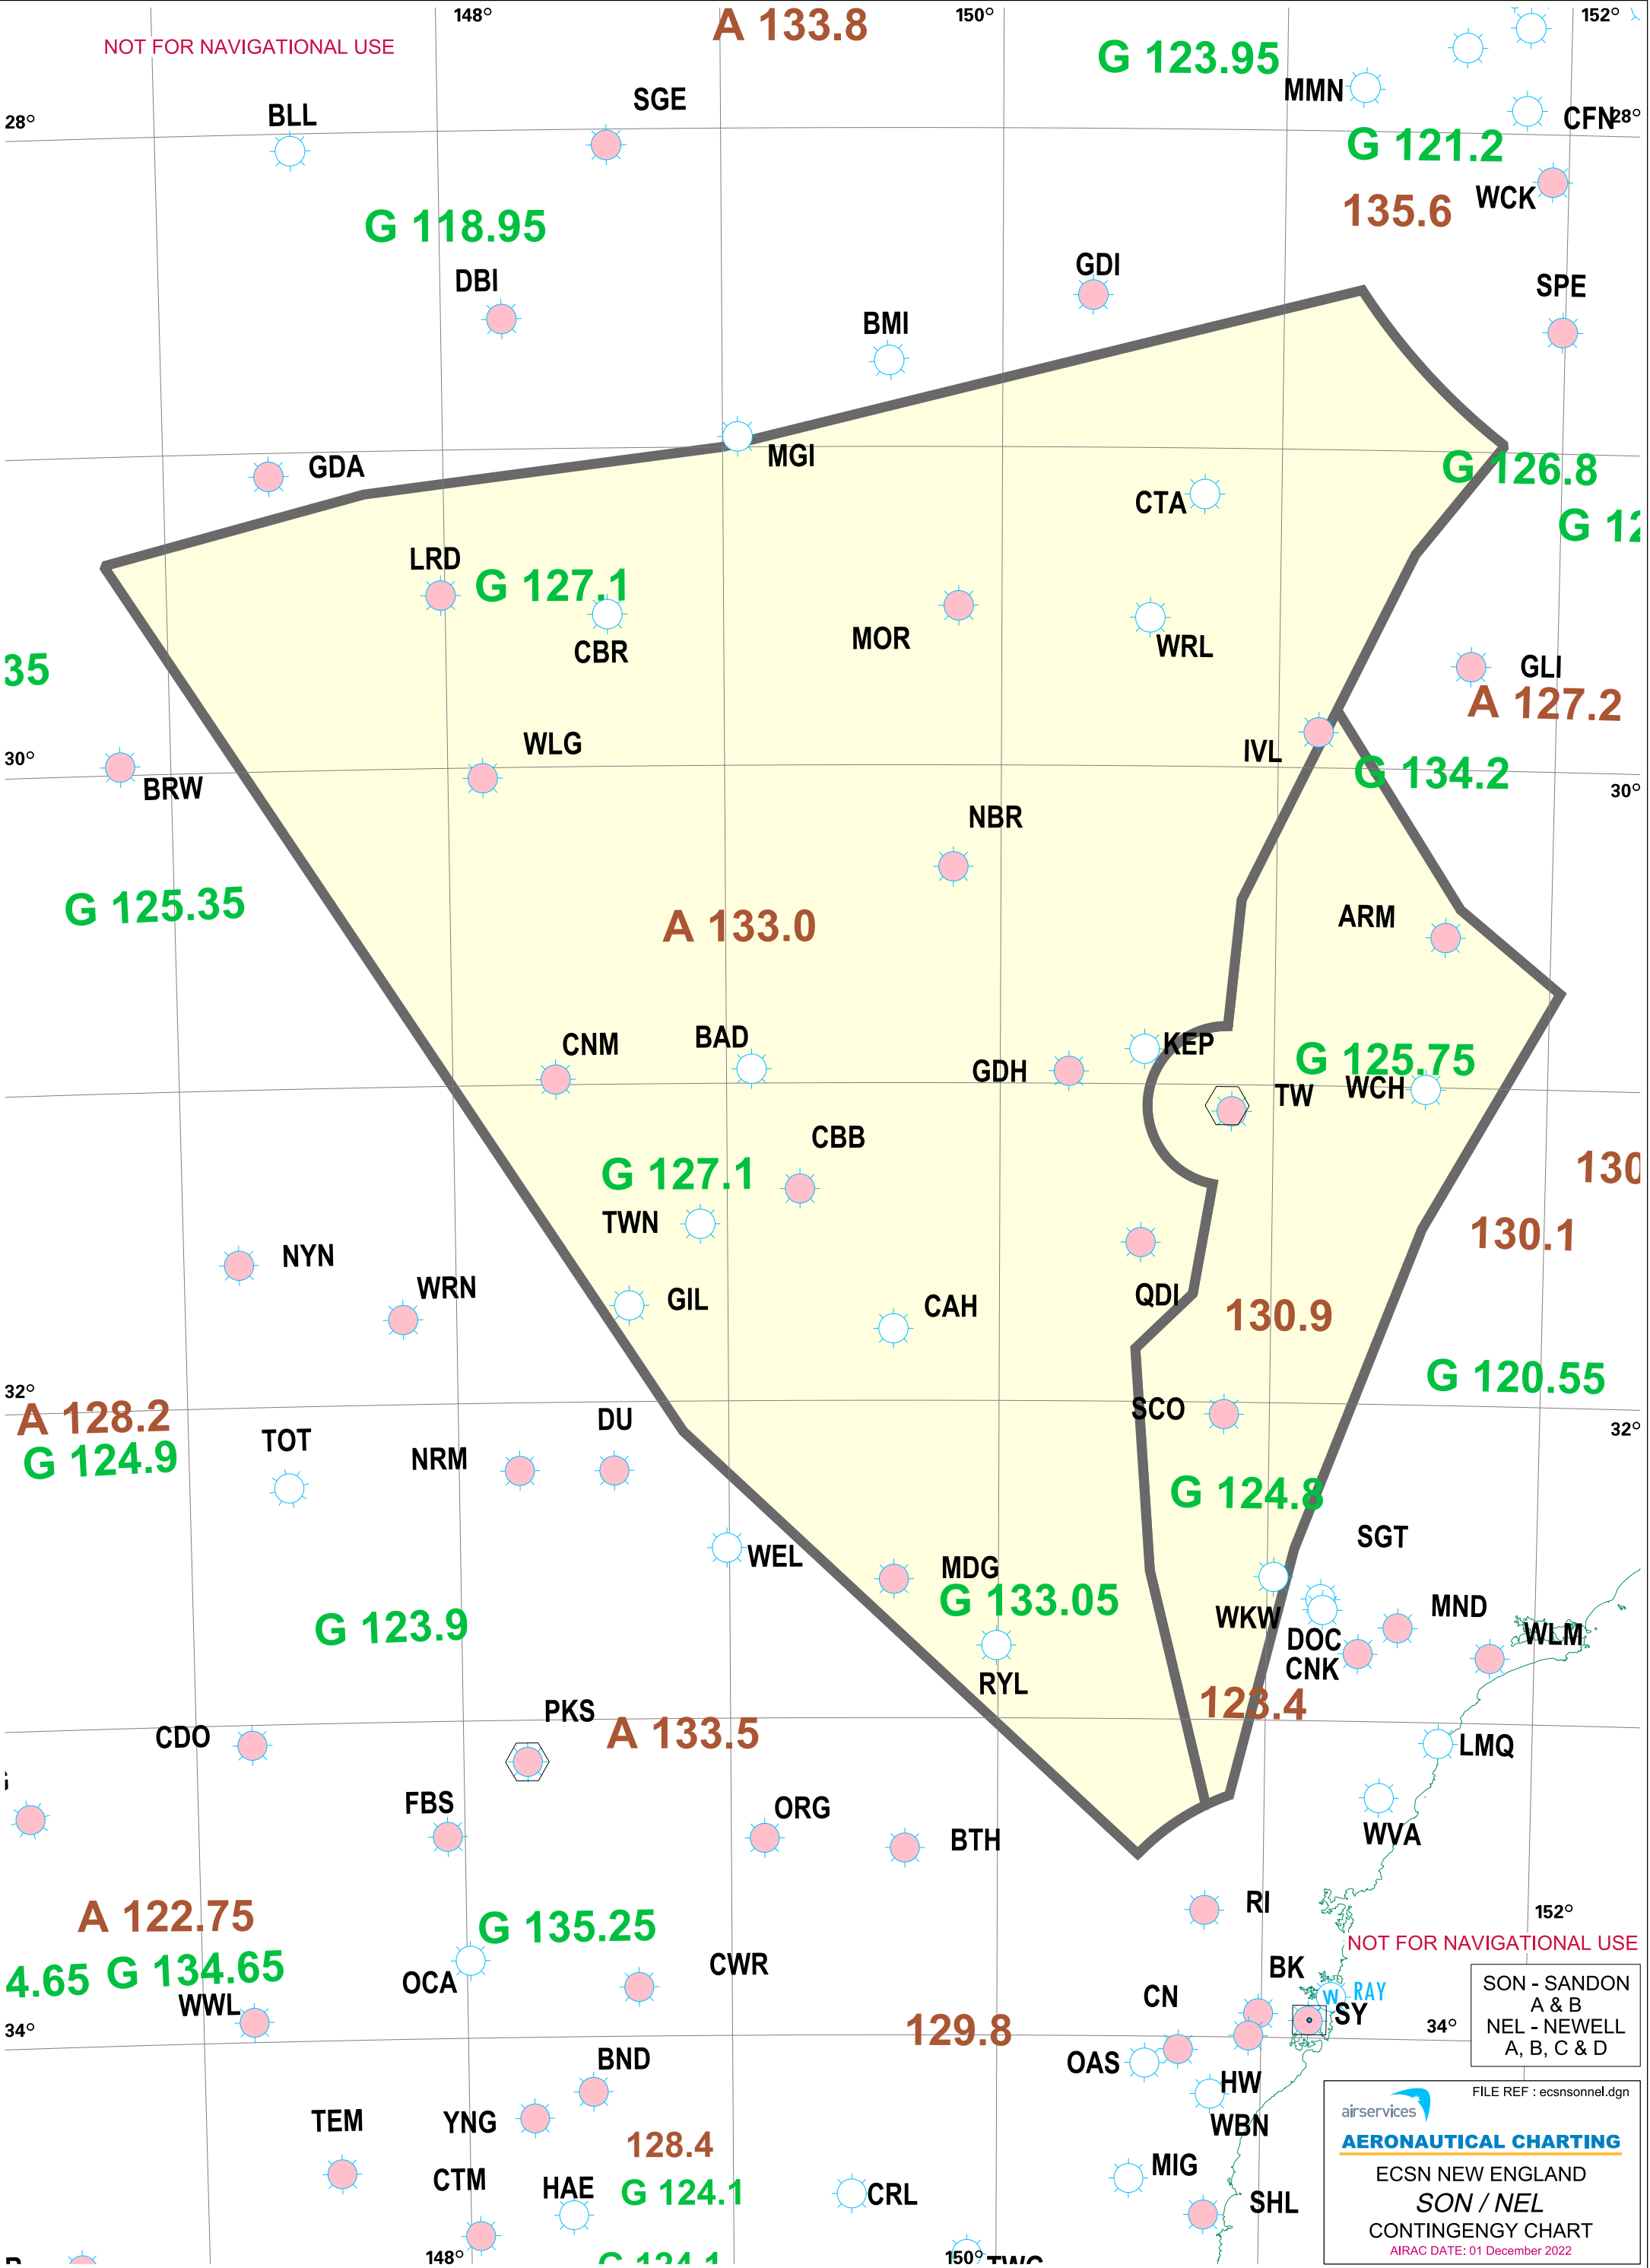

NOT FOR NAVIGATIONAL USE

SON - SANDON
A & B
NEL - NEWELL
A, B, C & D

airservices
AERONAUTICAL CHARTING
ECSN NEW ENGLAND
SON / NEL
CONTINGENCY CHART
AIRAC DATE: 01 December 2022

FILE REF : ecsnsonnel.dgn