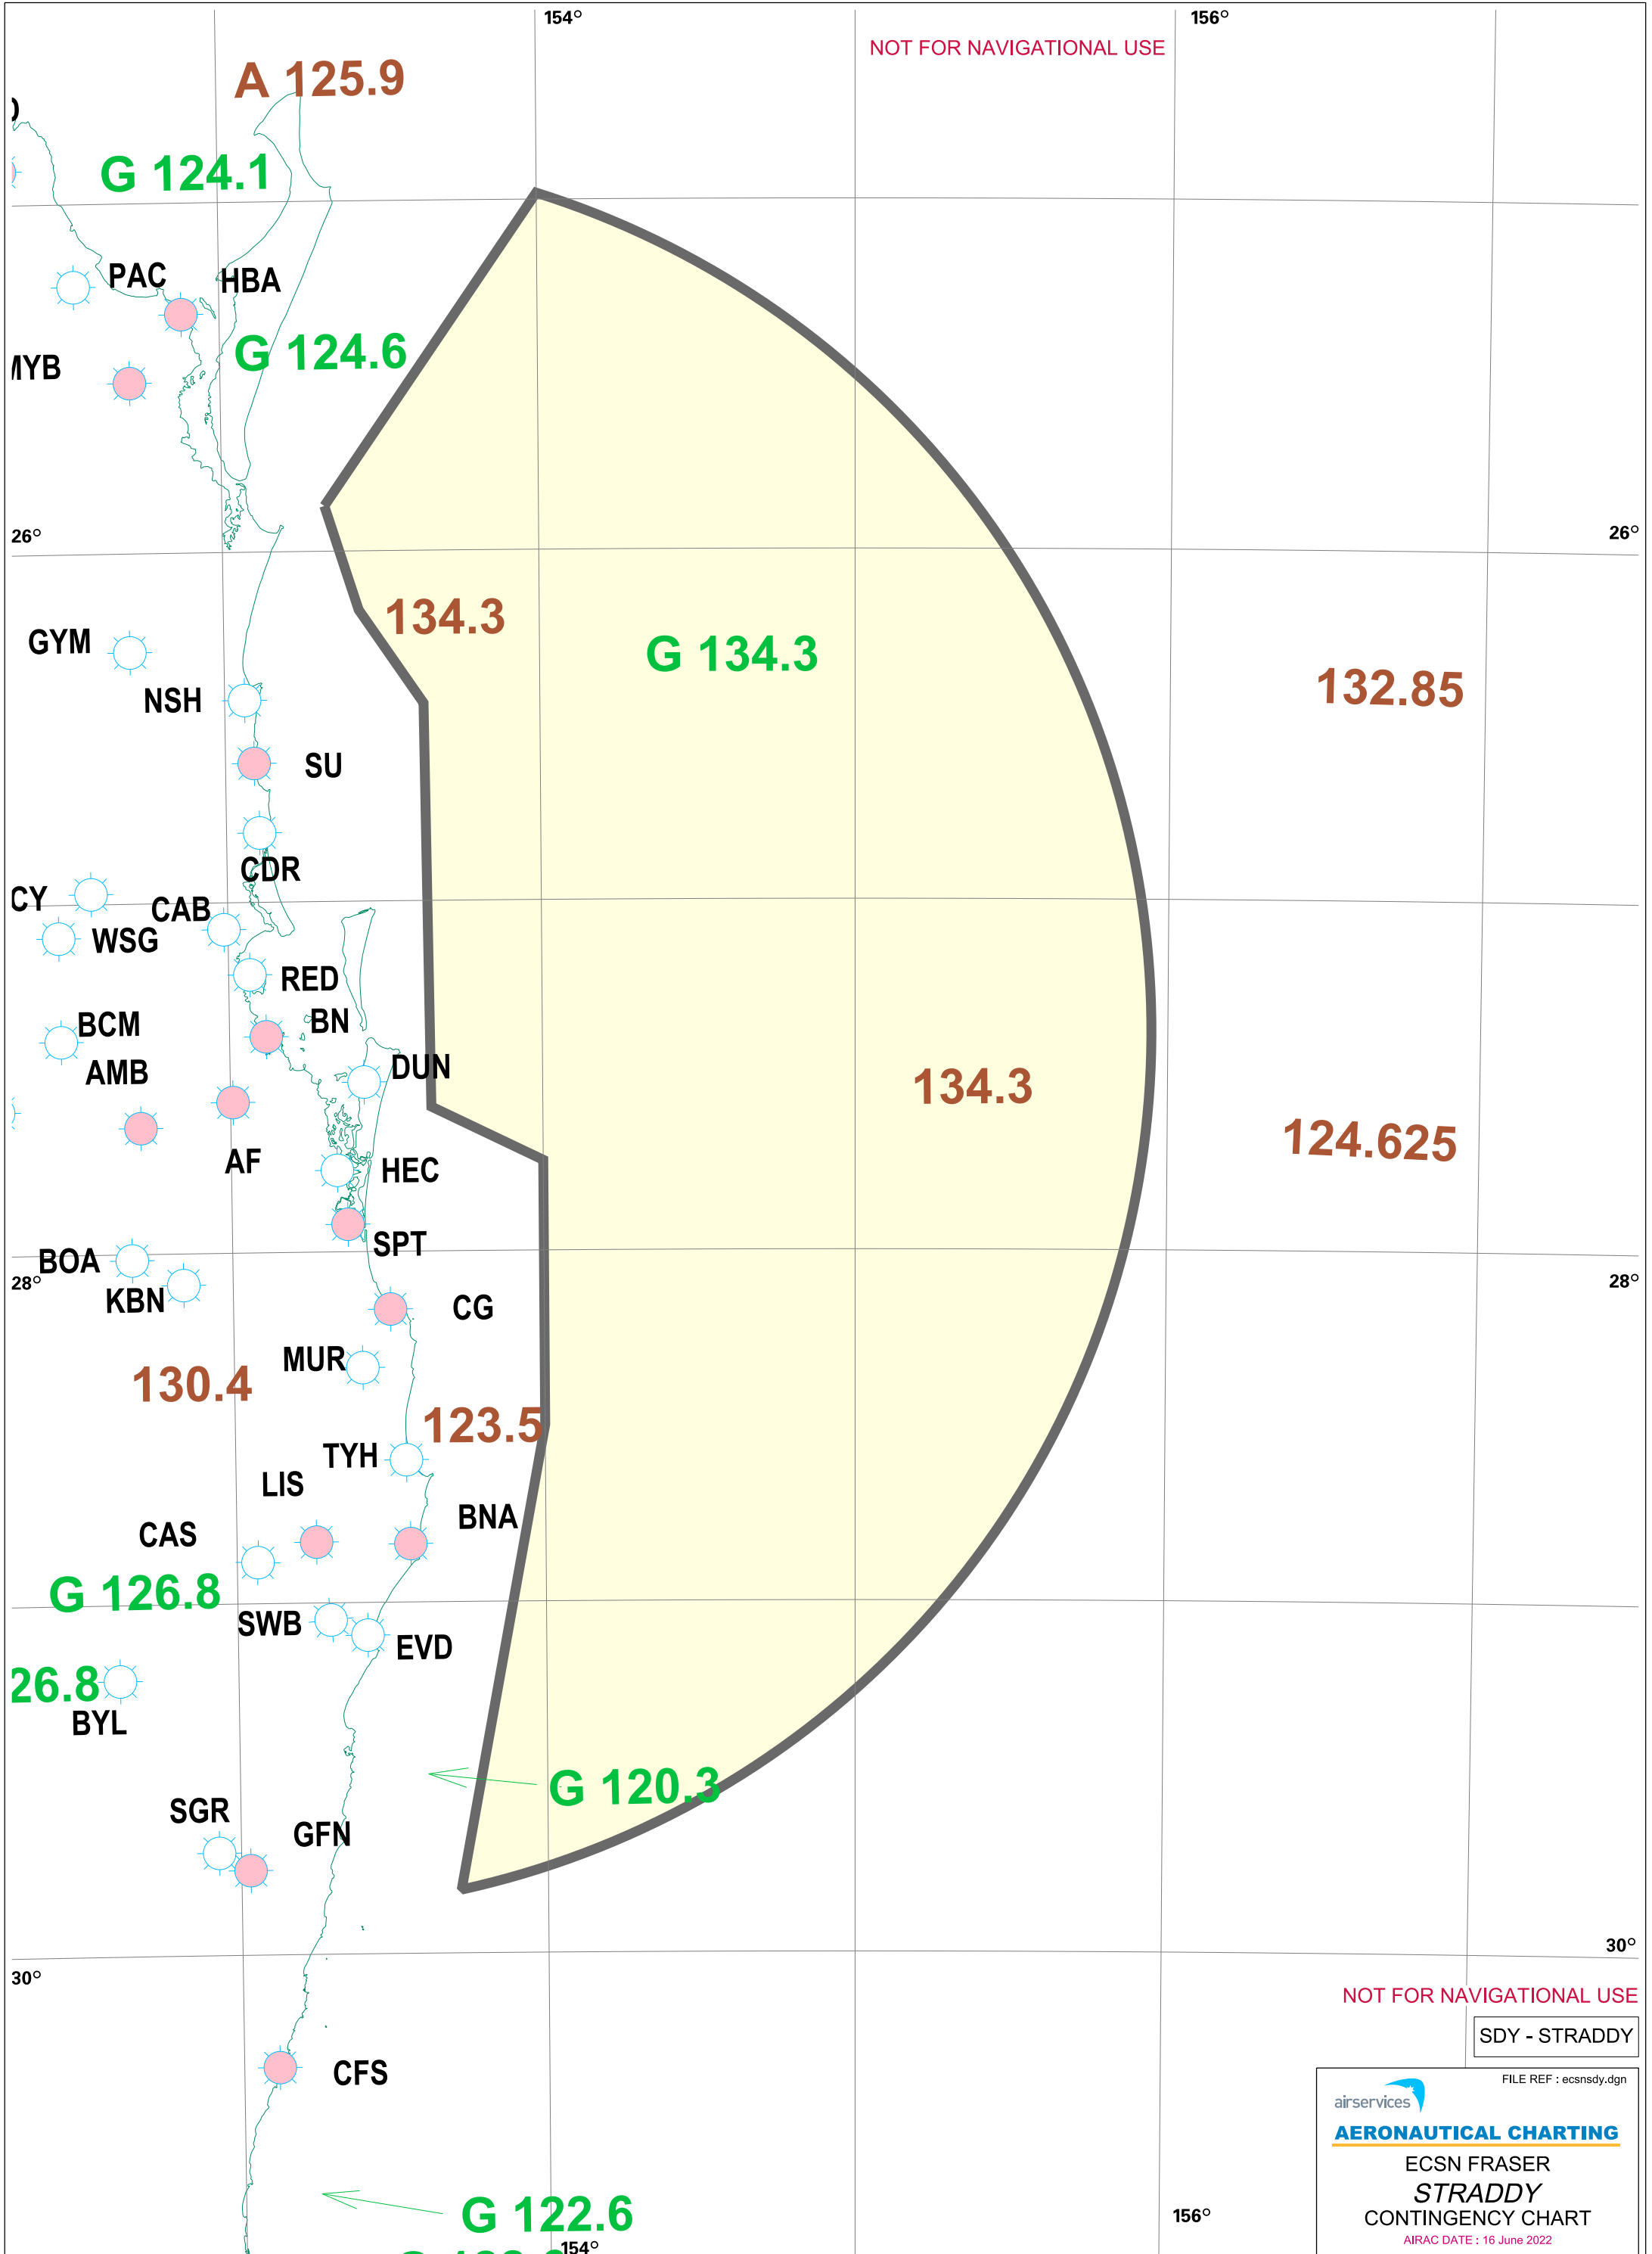

NOT FOR NAVIGATIONAL USE

NOT FOR NAVIGATIONAL USE

SDY - STRADDY

airservices
AERONAUTICAL CHARTING
 ECSN FRASER
STRADDY
 CONTINGENCY CHART
 AIRAC DATE : 16 June 2022

FILE REF : ecsnsdy.dgn

156°

154°