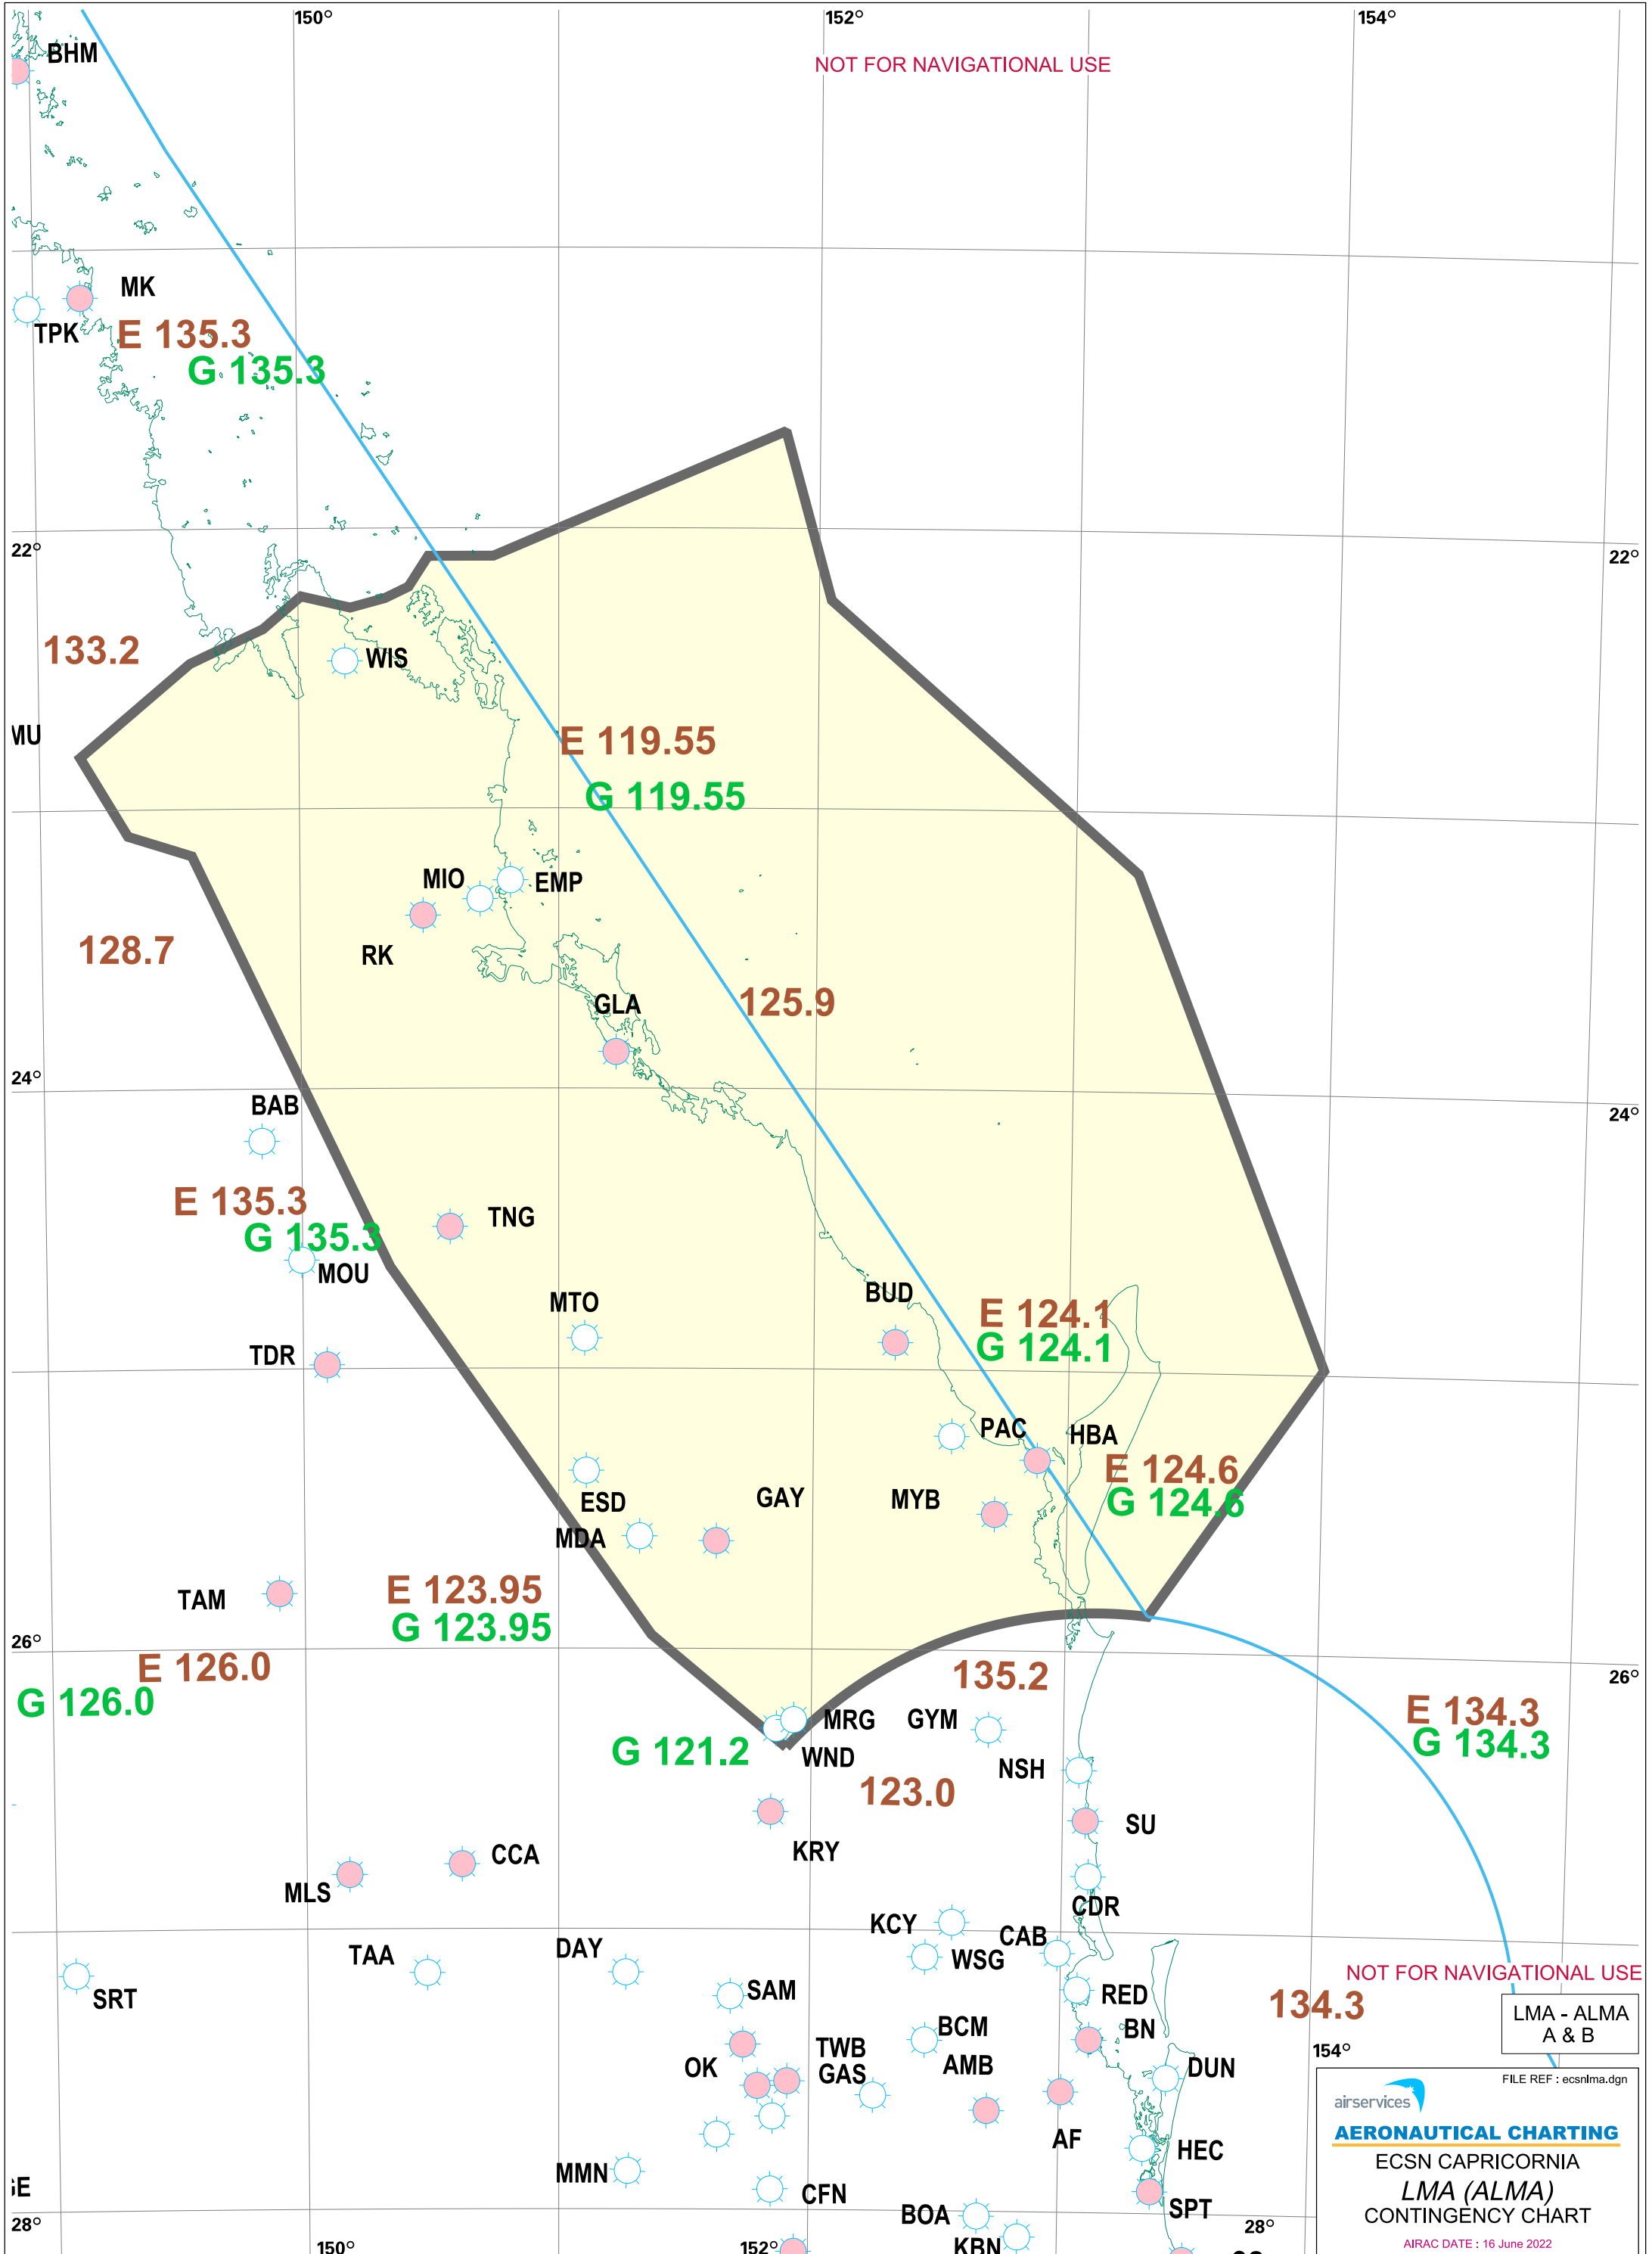

NOT FOR NAVIGATIONAL USE

NOT FOR NAVIGATIONAL USE

LMA - ALMA
A & B

FILE REF : ecsnlma.dgn

AERONAUTICAL CHARTING

ECSN CAPRICORNIA

LMA (ALMA)

CONTINGENCY CHART

AIRAC DATE : 16 June 2022