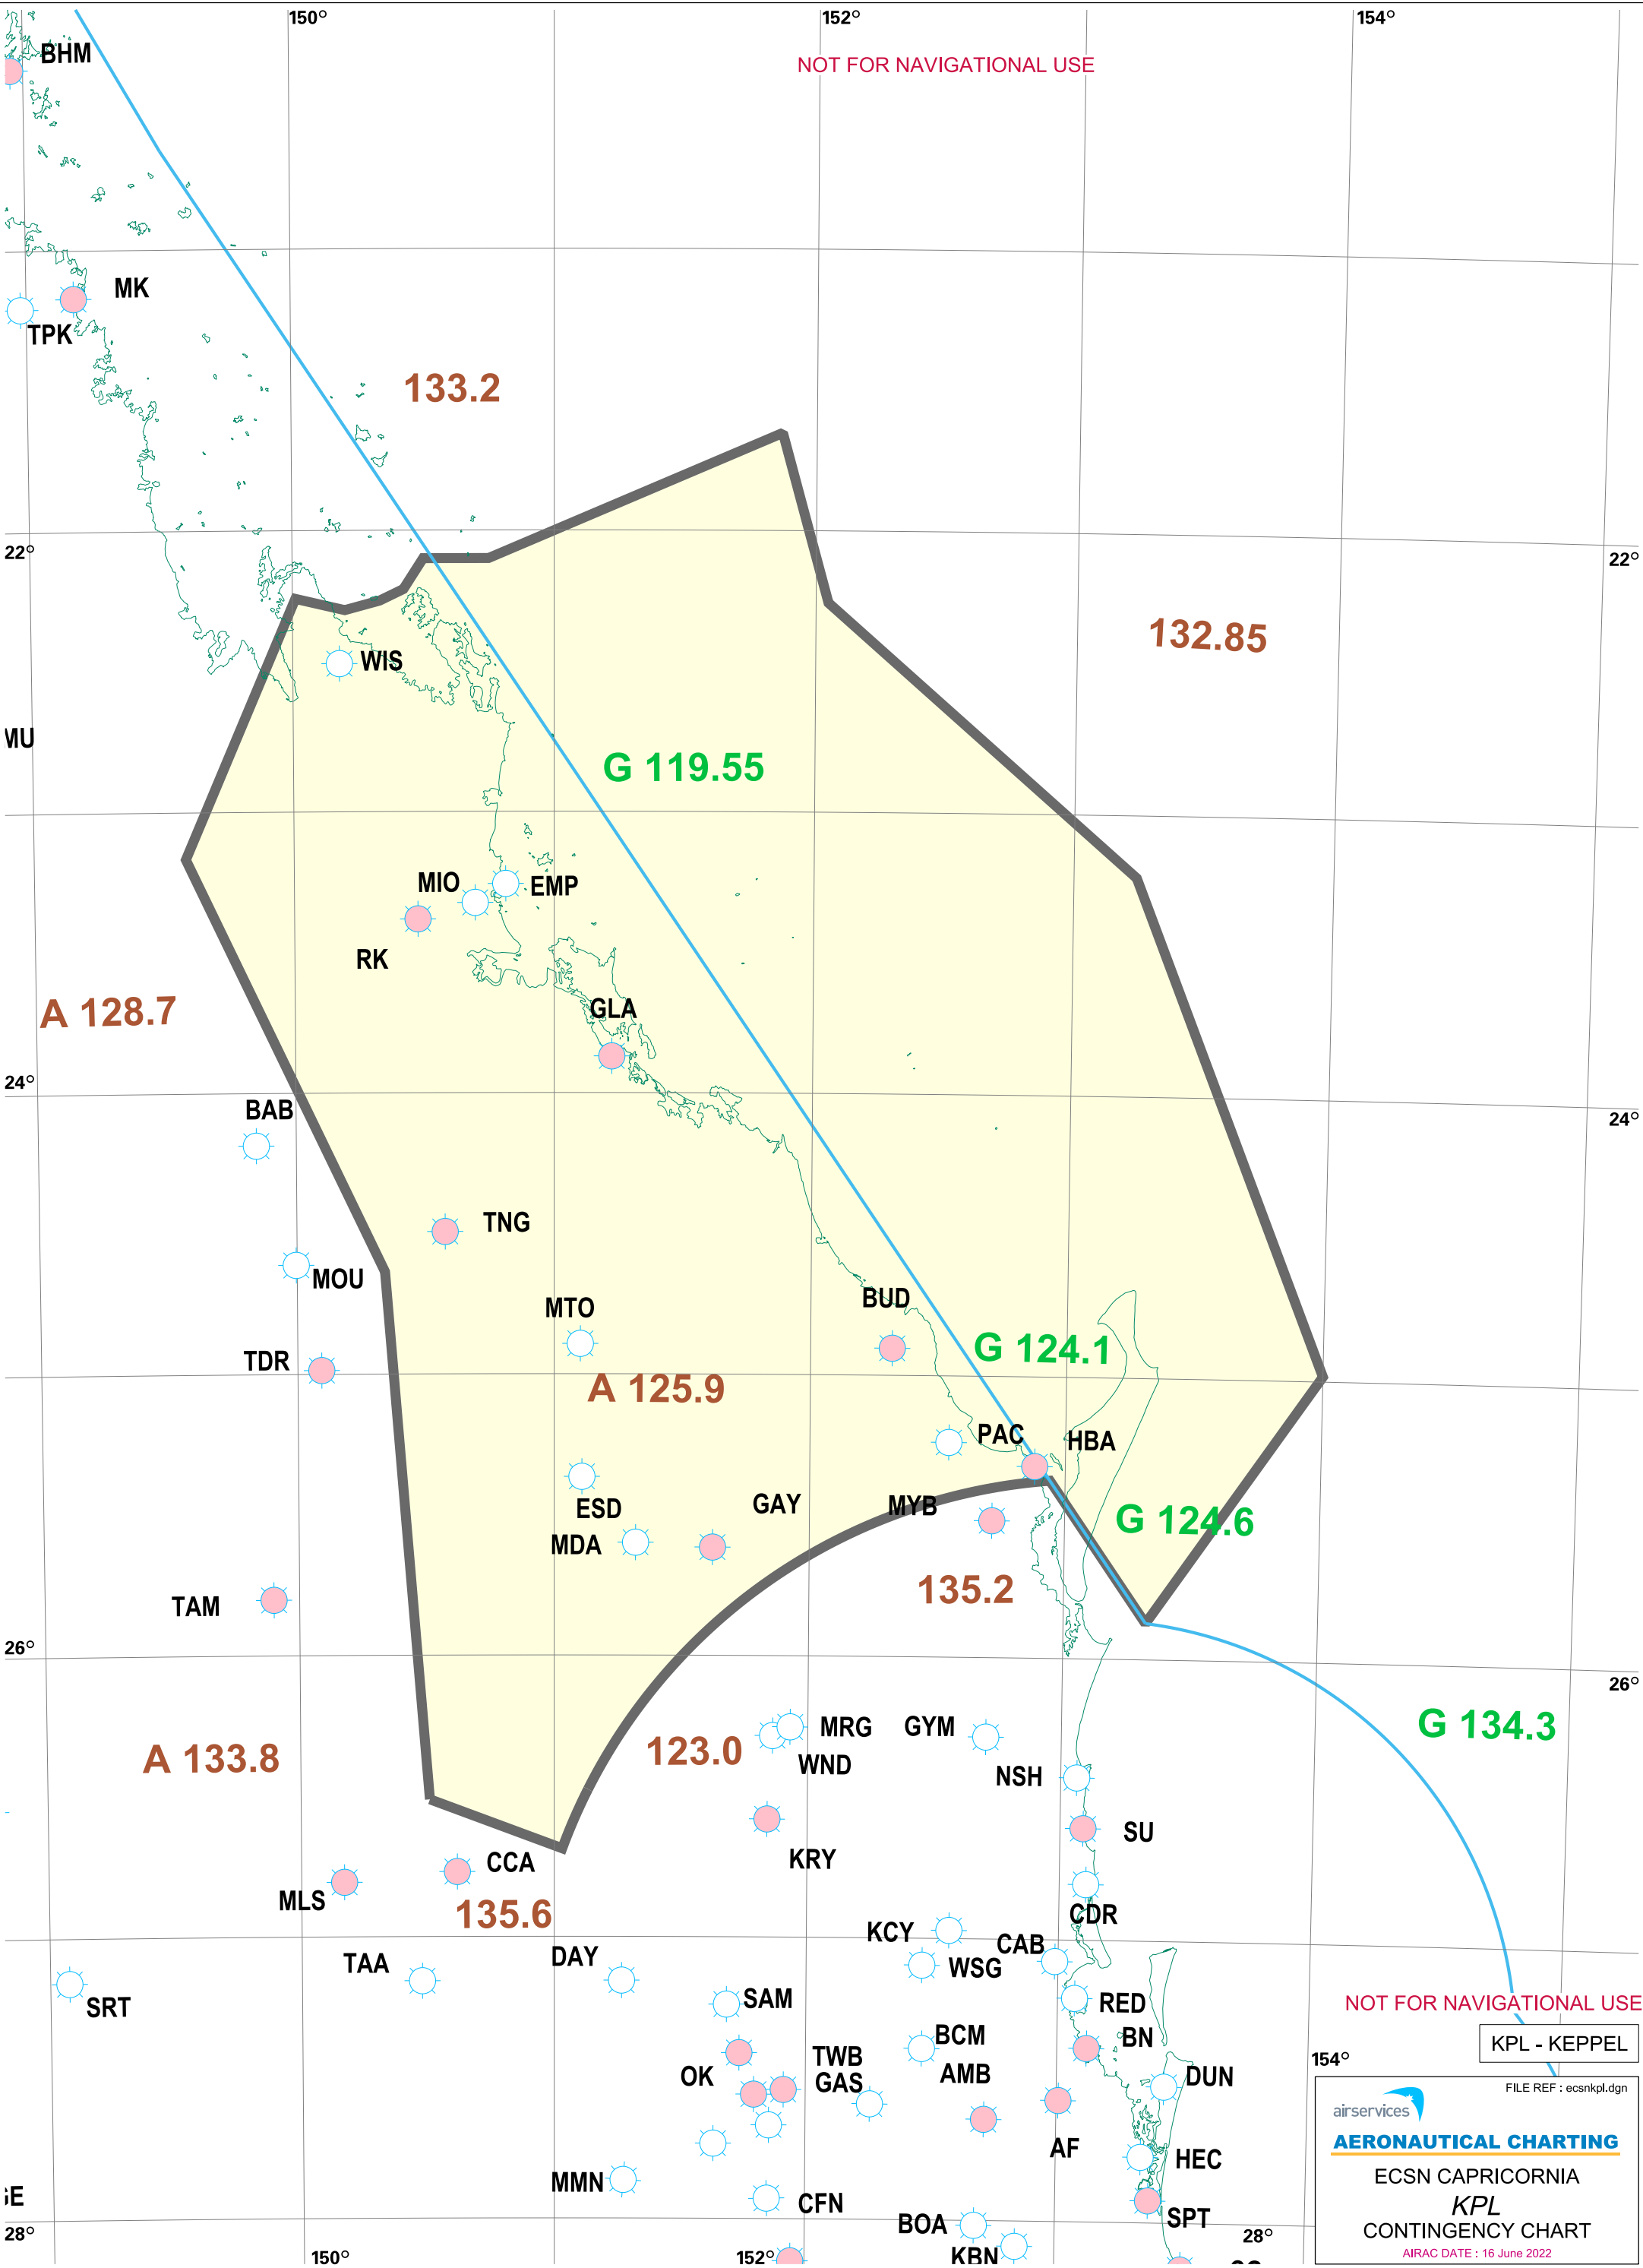

NOT FOR NAVIGATIONAL USE

NOT FOR NAVIGATIONAL USE

KPL - KEPPEL

FILE REF : ecsnkpl.dgn

airservices  
**AERONAUTICAL CHARTING**  
 ECSN CAPRICORNIA  
**KPL**  
 CONTINGENCY CHART  
 AIRAC DATE : 16 June 2022