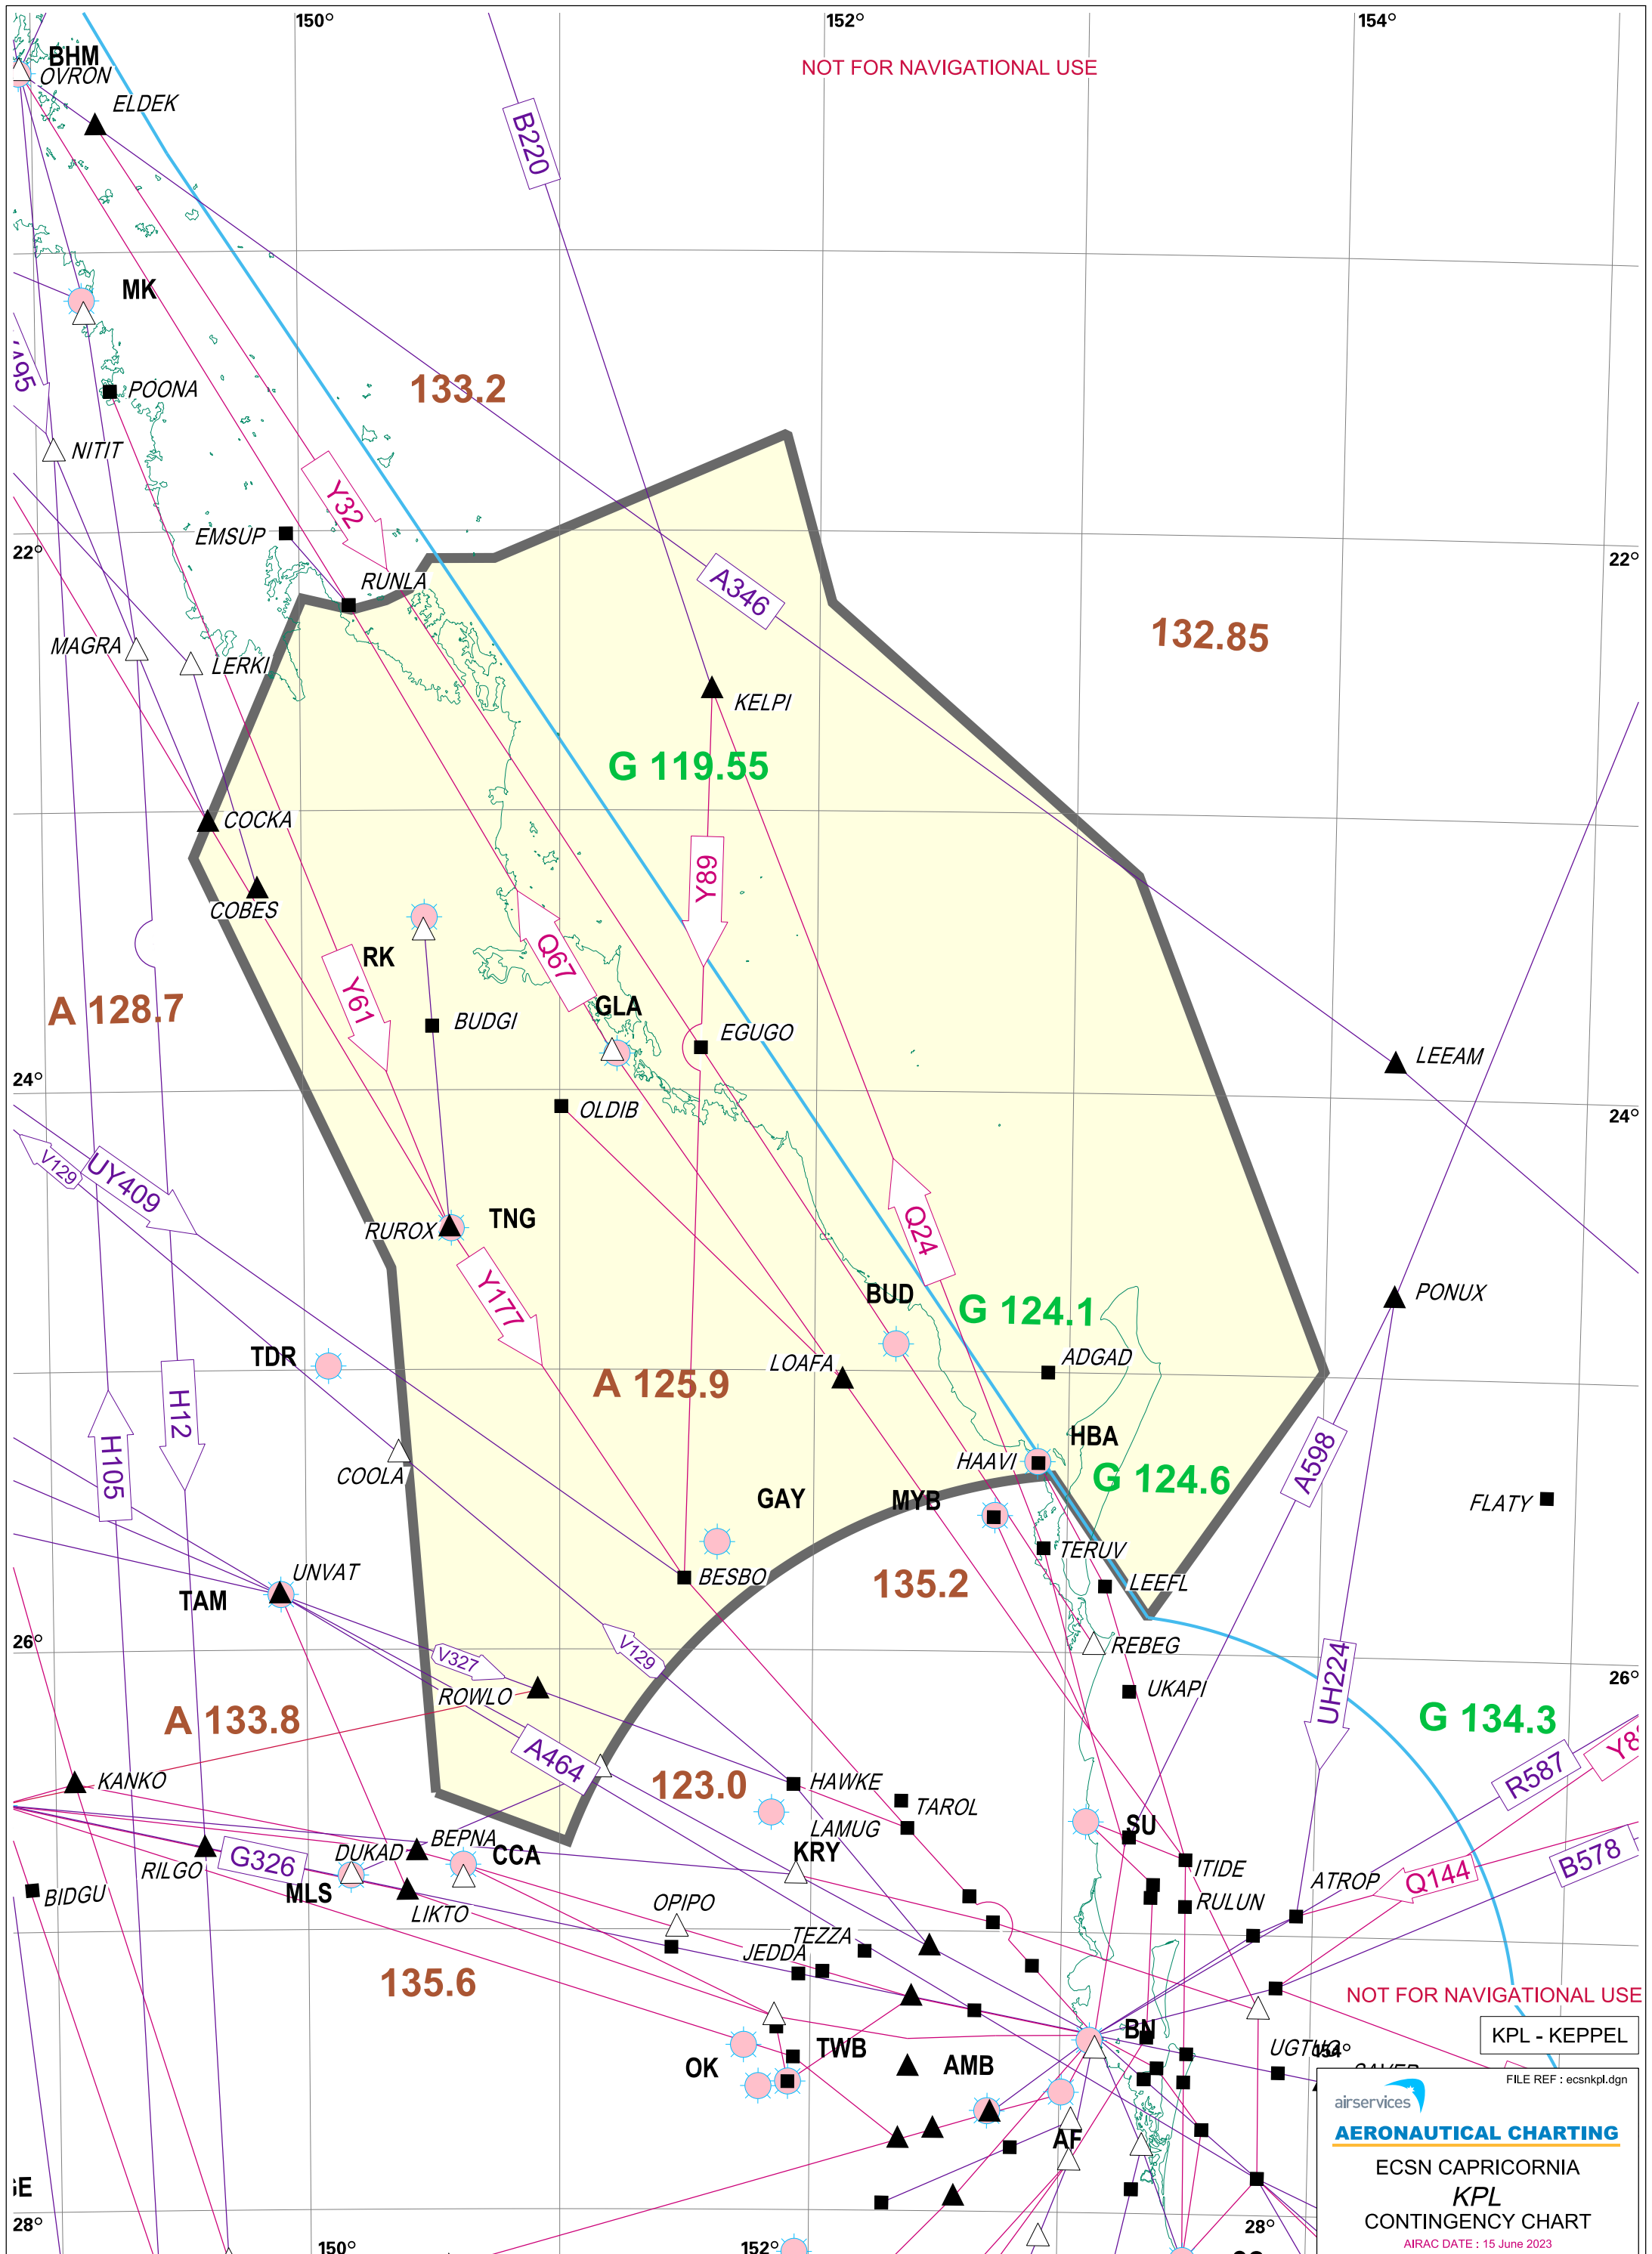

NOT FOR NAVIGATIONAL USE

NOT FOR NAVIGATIONAL USE

KPL - KEPPEL

FILE REF : ecsnkpl.dgn

airservices  
**AERONAUTICAL CHARTING**

ECSN CAPRICORNIA  
**KPL**  
CONTINGENCY CHART

AIRAC DATE : 15 June 2023