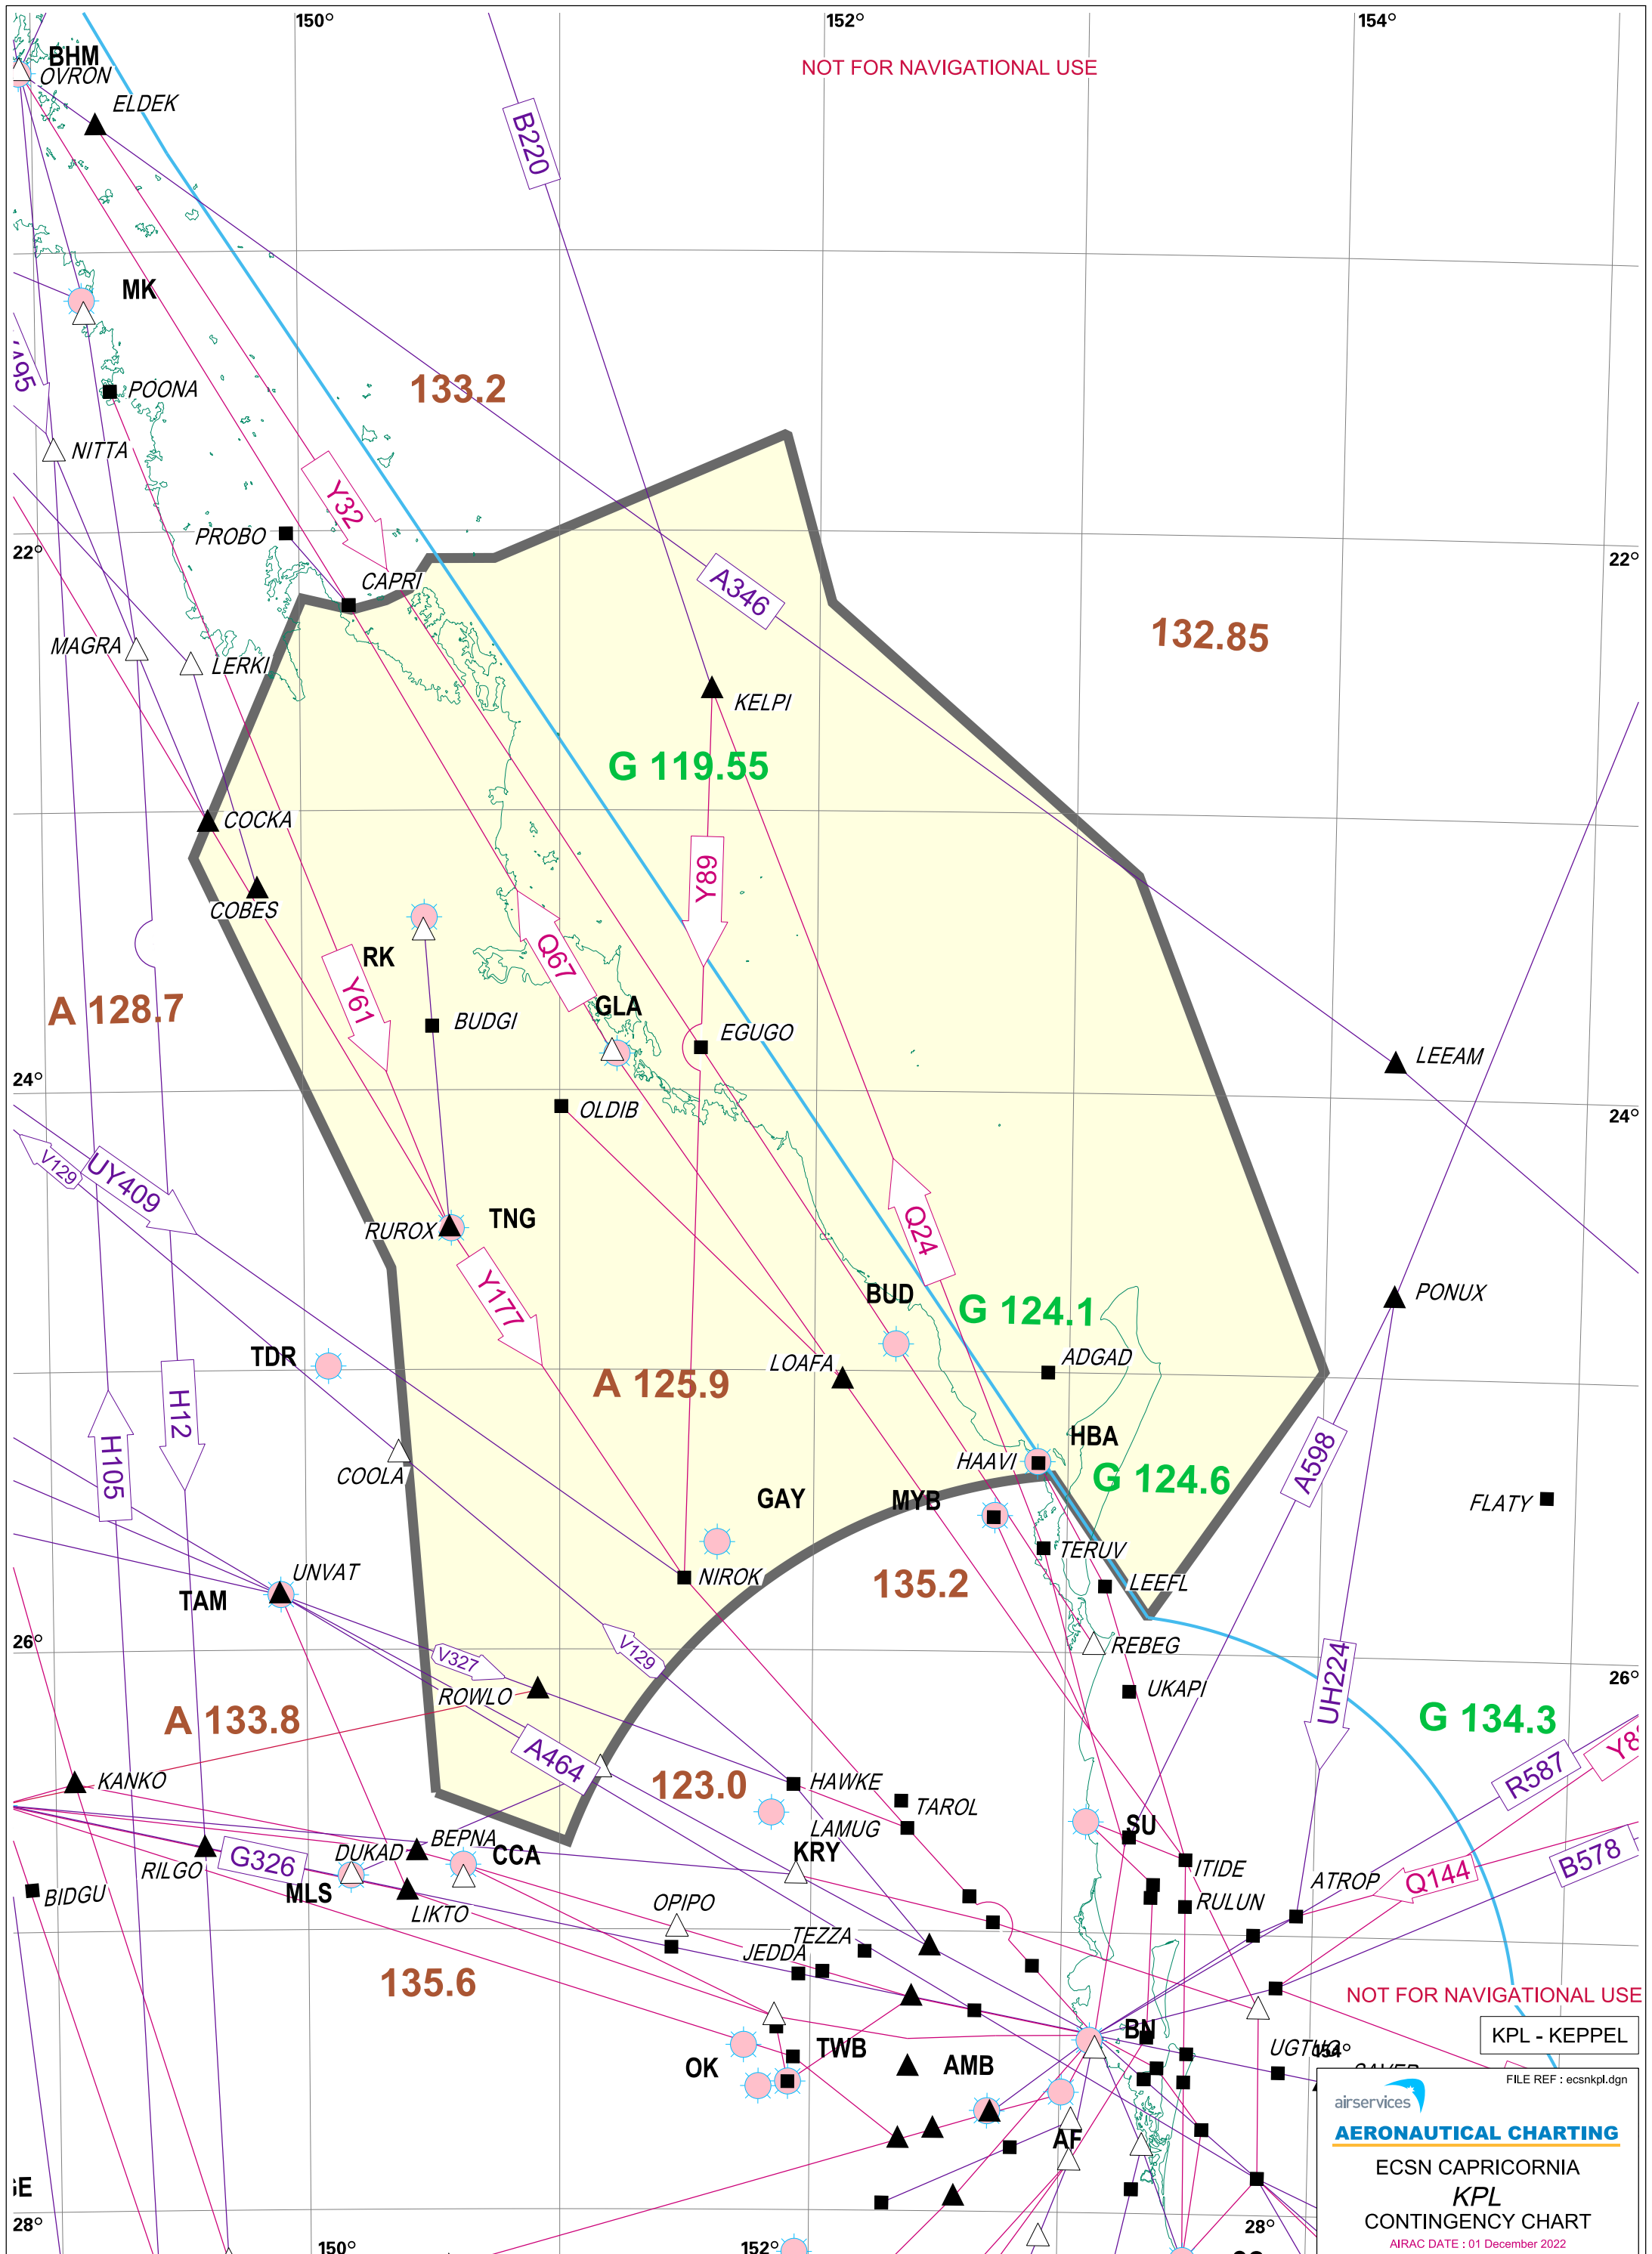

NOT FOR NAVIGATIONAL USE

NOT FOR NAVIGATIONAL USE

KPL - KEPPEL

FILE REF : ecsnkpl.dgn

airservices
AERONAUTICAL CHARTING

ECSN CAPRICORNIA
KPL
CONTINGENCY CHART

AIRAC DATE : 01 December 2022