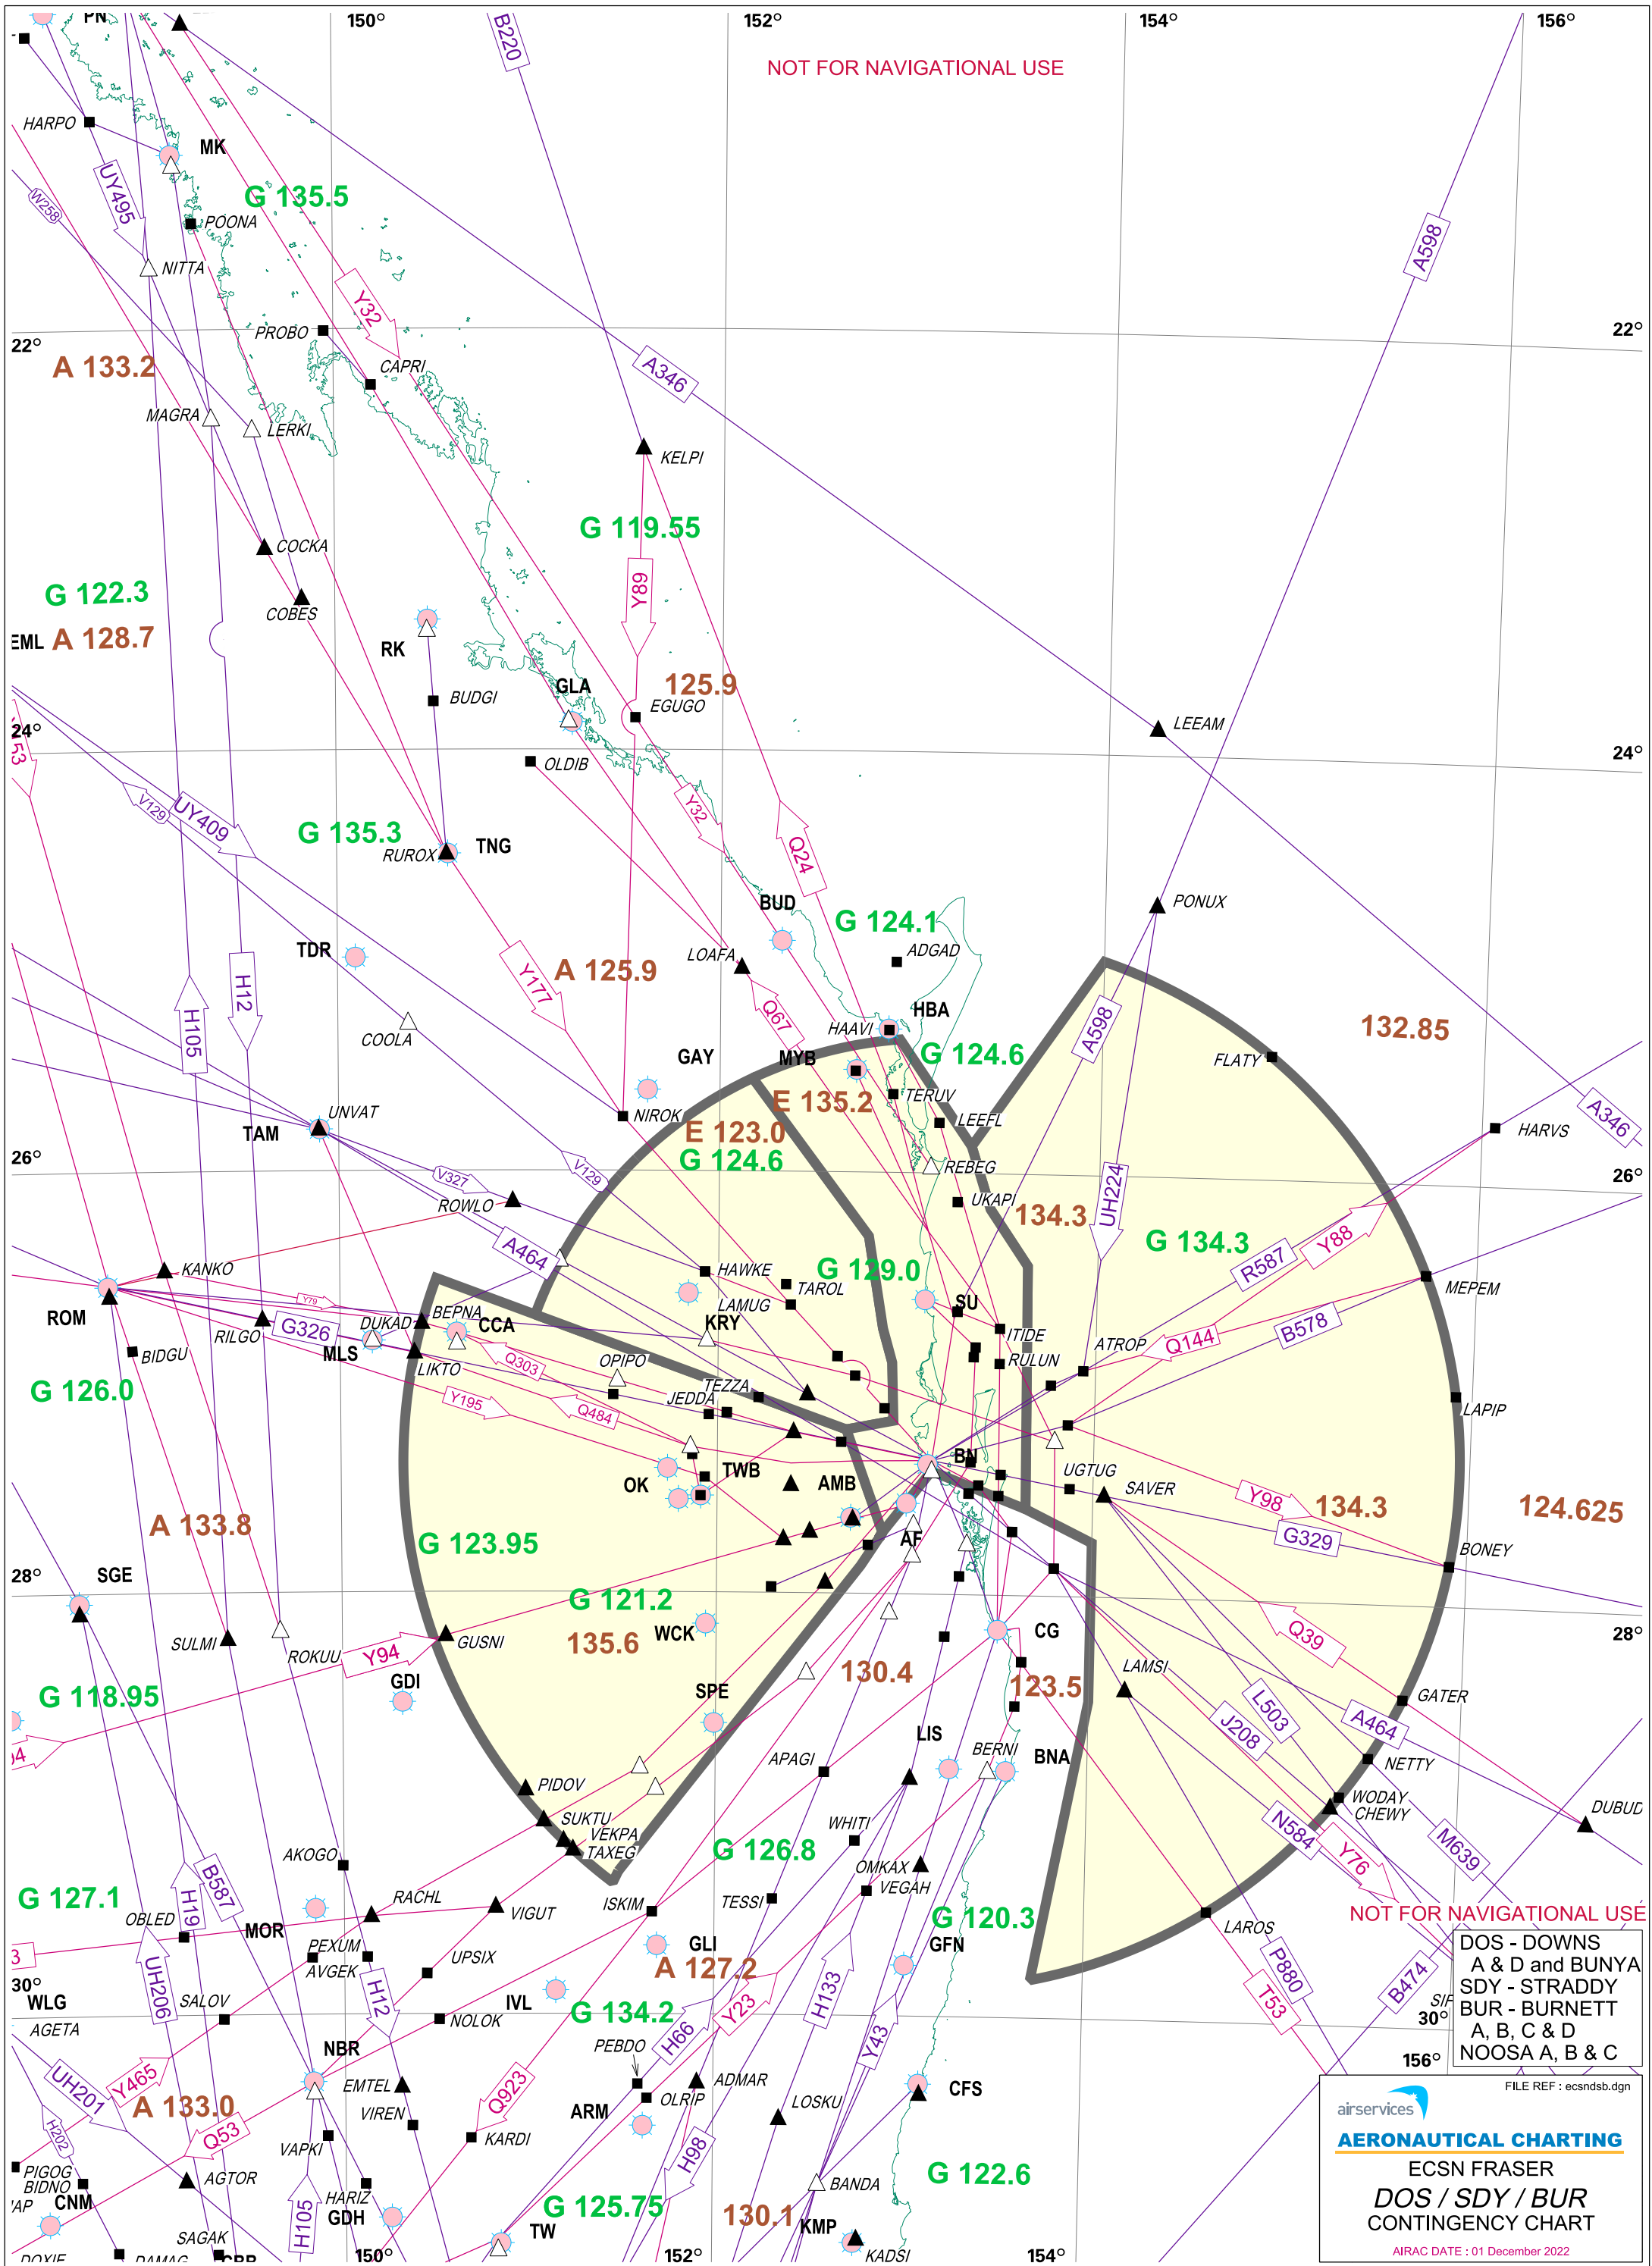

NOT FOR NAVIGATIONAL USE

NOT FOR NAVIGATIONAL USE

DOS - DOWNS
A & D and BUNYA
SDY - STRADY
BUR - BURNETT
A, B, C & D
NOOSA A, B & C

airservices
AERONAUTICAL CHARTING
ECSN FRASER
DOS / SDY / BUR
CONTINGENCY CHART
AIRAC DATE : 01 December 2022

FILE REF : ecsnbsb.dgn