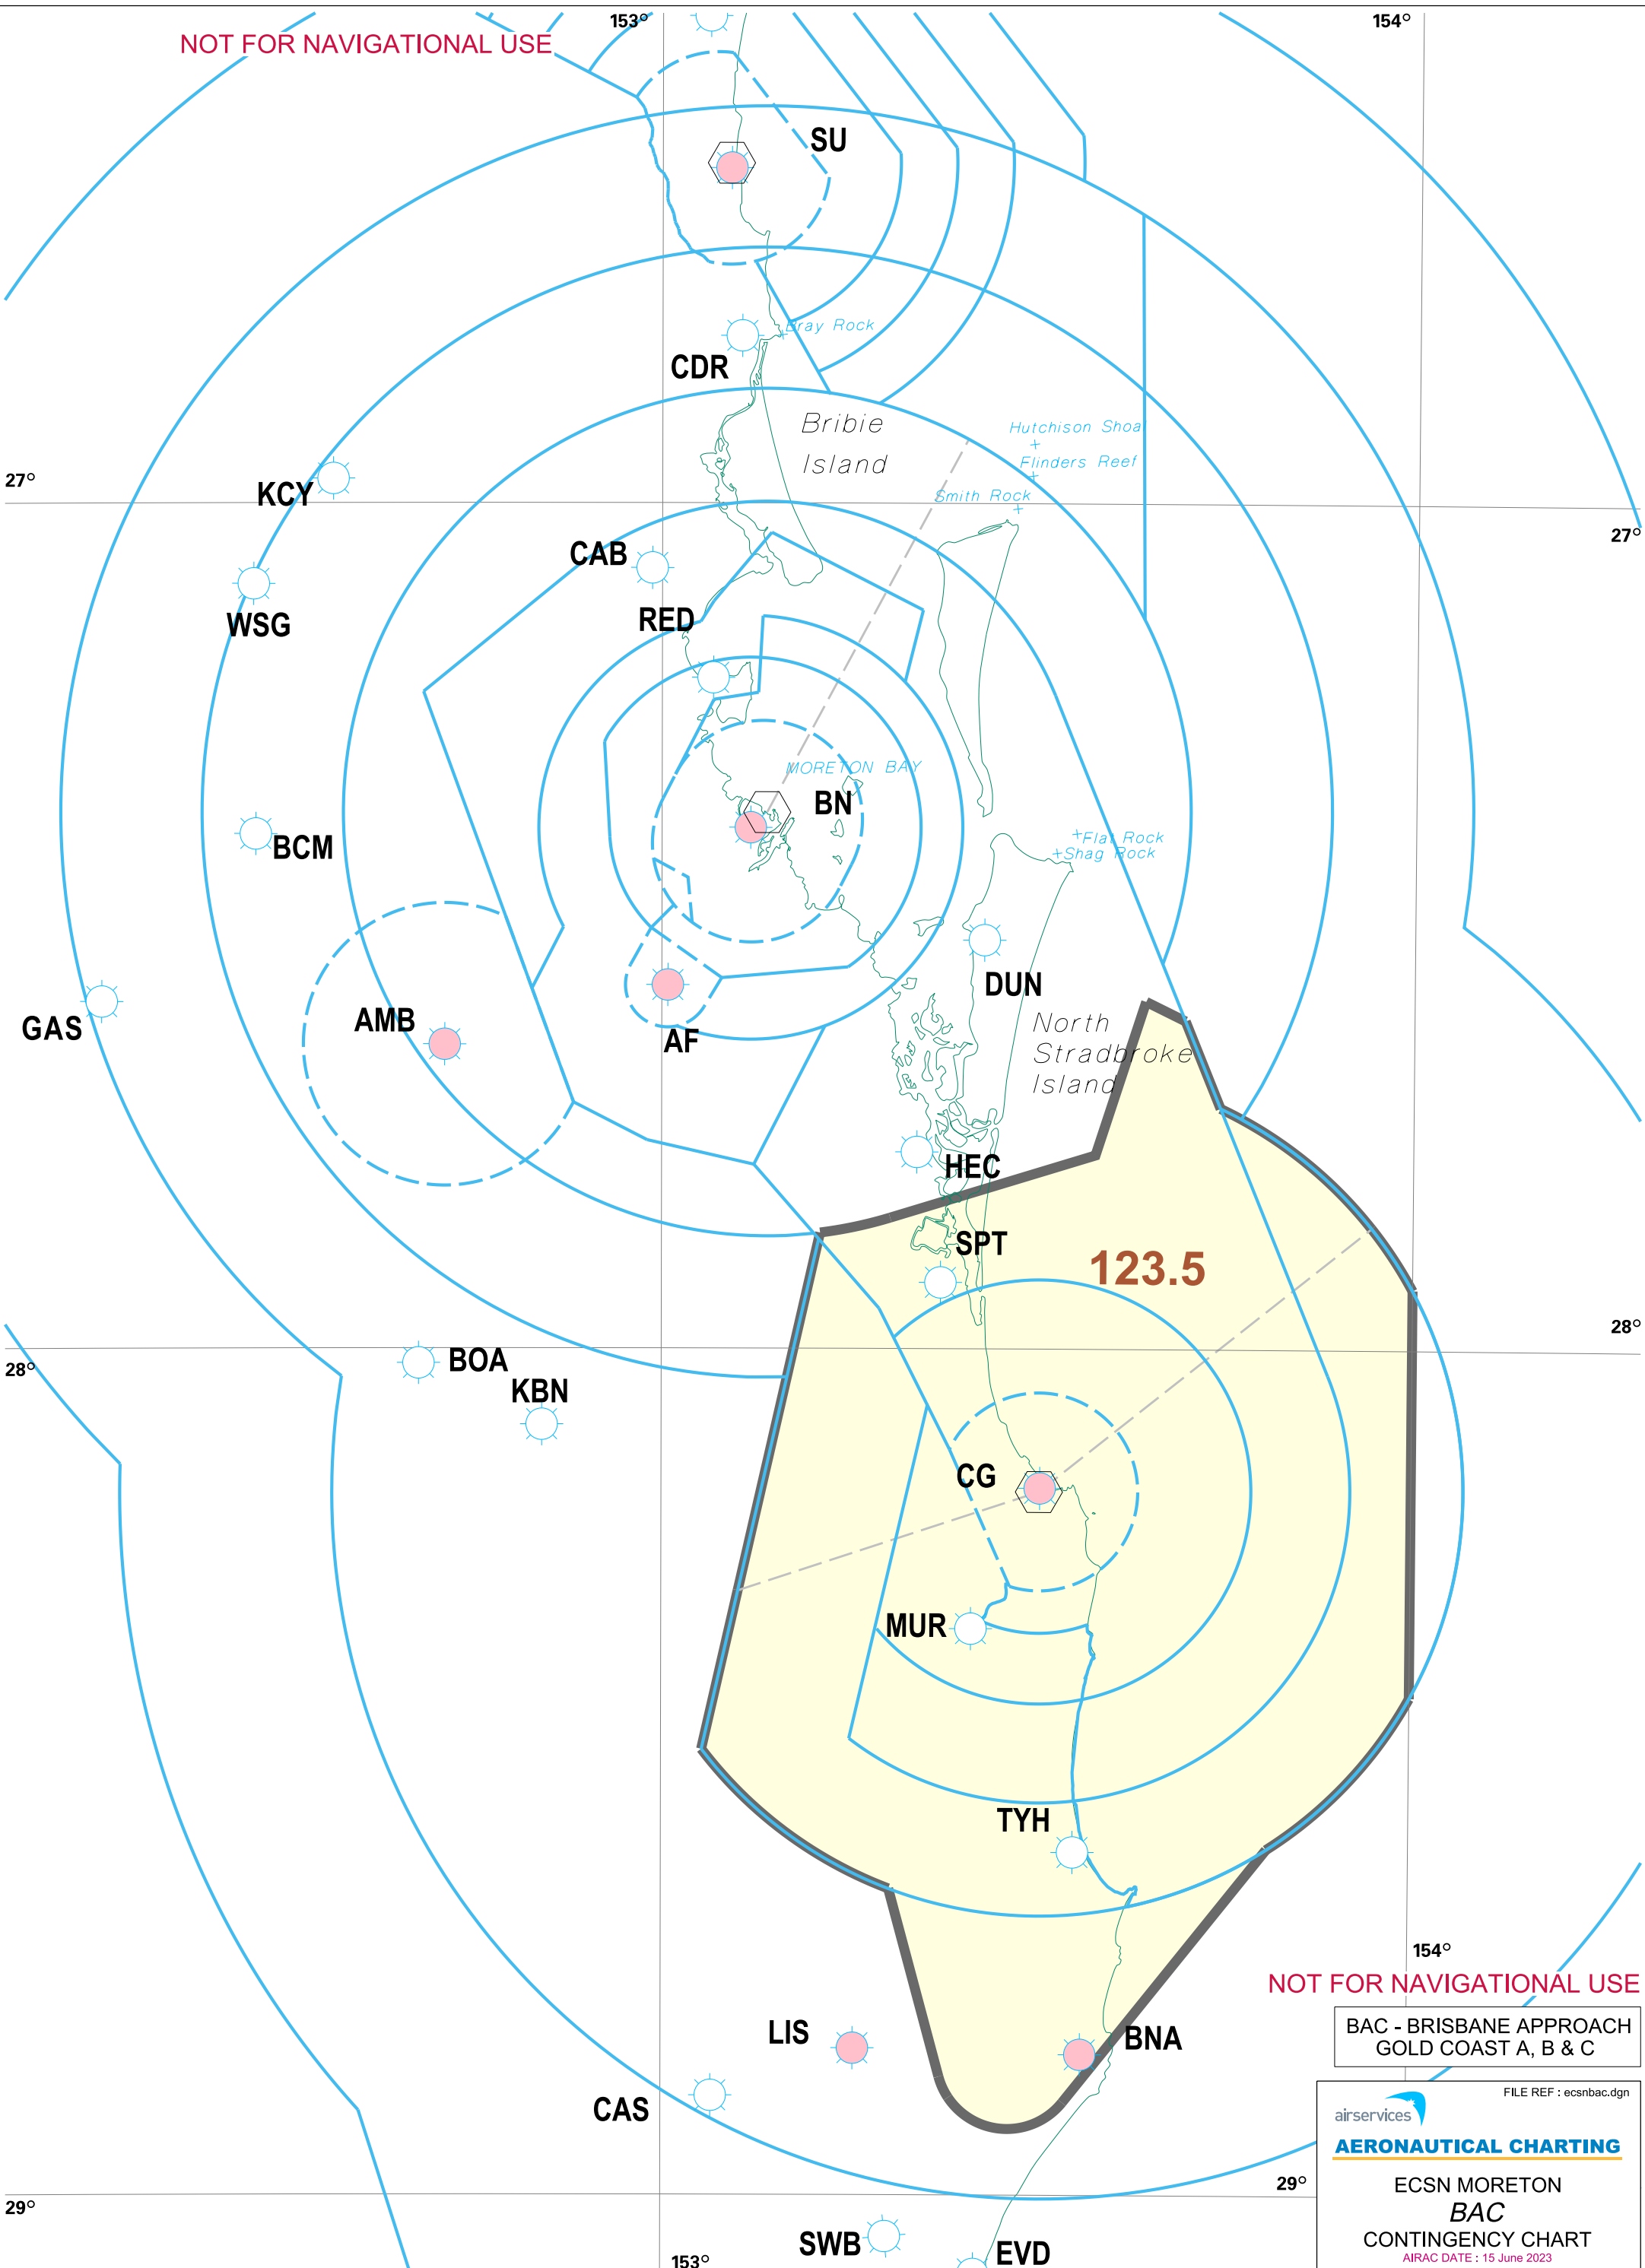

NOT FOR NAVIGATIONAL USE

NOT FOR NAVIGATIONAL USE

BAC - BRISBANE APPROACH
GOLD COAST A, B & C

FILE REF : ecsnbac.dgn

AERONAUTICAL CHARTING

ECSN MORETON
BAC
CONTINGENCY CHART
AIRAC DATE : 15 June 2023