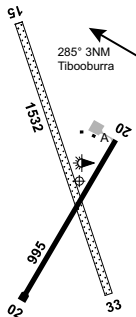

**HANDLING SERVICES AND FACILITIES**

Tracy Hotchin (Tibooburra Hotel). Phone to check fuel availability. Airport transfers and accommodation AVBL. PH 08 8091 3310. AVGAS, JET A1.

AERODROME OBSTACLES

1. Lit OBST - 853FT 300 DEG MAG 5,231M from ARP.
2. Unlit OBST - 930FT 286 DEG MAG 5,194M from ARP.