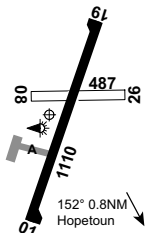

HOPETOUN

ELEV 256

AVFAX CODE 3027

VIC 354255S 1422135E UTC +10 YHPN
VAR 10 DEG E CERT
AD OPR Yarriambiack Shire Council, PO Box 243, Warracknabeal, VIC,
3393. PH 03 5398 0100. PH AH 0427 511 550.

METEOROLOGICAL INFORMATION PROVIDED

1. TAF CAT D METAR/SPECI.
2. AWIS FREQ 128.95 (requires one-second pulse to activate) - Report faults to AD OPR.

PHYSICAL CHARACTERISTICS

01/19	010	36a	Unrated.	WID 18	RWS 90
08/26	080	16c	Unrated. Grassed brown silt clay	WID 30	RWS 90

AERODROME AND APPROACH LIGHTING

RWY 01/19 LIRL PAL+AA 123.9

ATS AND AERODROME COMMUNICATION FACILITIES

FIA MELBOURNE CENTRE 125.8 Circuit Area

CTAF 126.7

CHARTS RELATED TO THE AERODROME

WAC 3458.