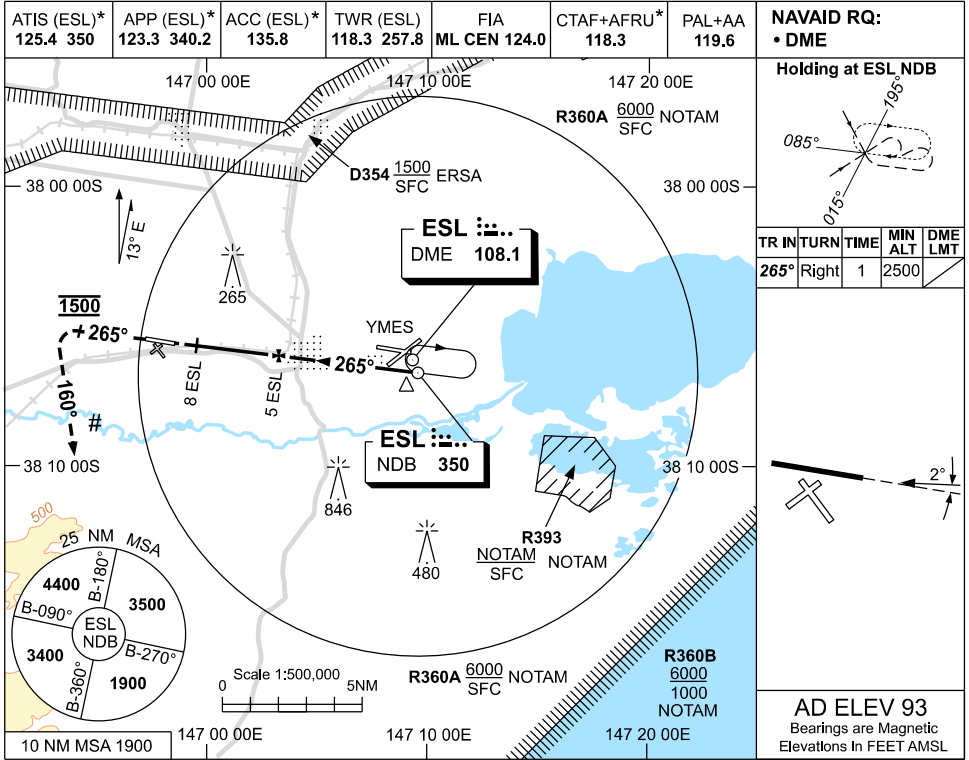

USE QNH

NDB-Y RWY 27
WEST SALE, VIC (YWSL)

09 JUL 2026

NM FM ESL DME	MAPt	6.9	6	5	4	3	2	1.4					
ALT (3.1° APCH PATH)		690	970	1300	1630	1960	2290	2500					

MISSED APPROACH:

TRACK 265° FROM ESL NDB,
AT 1500ft TURN LEFT,
TRACK 160°.
CLIMB TO 3500ft OR
AS DIRECTED BY ATC.

NM FM ESL DME

NOTES

1. MAX IAS :
HOLDING : 210KT.
- *2. REFER TO ERSA
FOR AVAILABILITY.
- †3. MDA MAY BE REDUCED
BY 100ft USING YMES
QNH.
- #4. YYRM RNP RWY 27
PROC IS 20NM TO
THE SOUTH.
5. COLOUR : SEE
SPEC NOTICES.

CATEGORY	A	B	C	D
				NOT APPLICABLE
CIRCLING ‡	870 (777-2.4)		870 (777-4.0)	
ALTERNATE	(1277-4.4)		(1277-6.0)	

Changes: D354.

WLSNB01-187