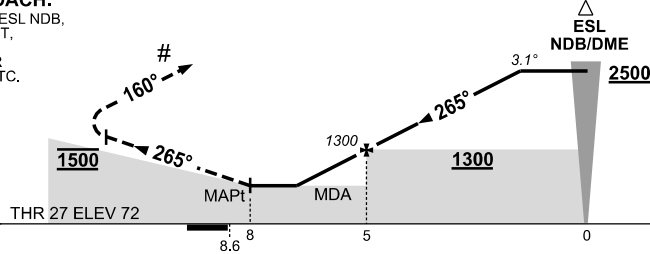

USE QNH

NDB-Y RWY 27
WEST SALE, VIC (YWSL)

09 JUL 2026

NM FM ESL DME	MAPt	6.9	6	5	4	3	2	1.4					
ALT (3.1° APCH PATH)		690	970	1300	1630	1960	2290	2500					

MISSED APPROACH:

TRACK 265° FROM ESL NDB,
AT 1500ft TURN LEFT,
TRACK 160°.
CLIMB TO 3500ft OR
AS DIRECTED BY ATC.

NM FM ESL DME

NOTES

1. MAX IAS :
HOLDING : 210KT.
- *2. REFER TO ERSA
FOR AVAILABILITY.
- †3. MDA MAY BE REDUCED
BY 100ft USING YMES
QNH.
- #4. YYRM RNP RWY 27
PROC IS 20NM TO
THE SOUTH.
5. COLOUR : SEE
SPEC NOTICES.

CATEGORY	A	B	C	D
				NOT APPLICABLE
CIRCLING ‡	870 (777-2.4)		870 (777-4.0)	
ALTERNATE	(1277-4.4)		(1277-6.0)	

Changes: D354.

WLSNB01-187