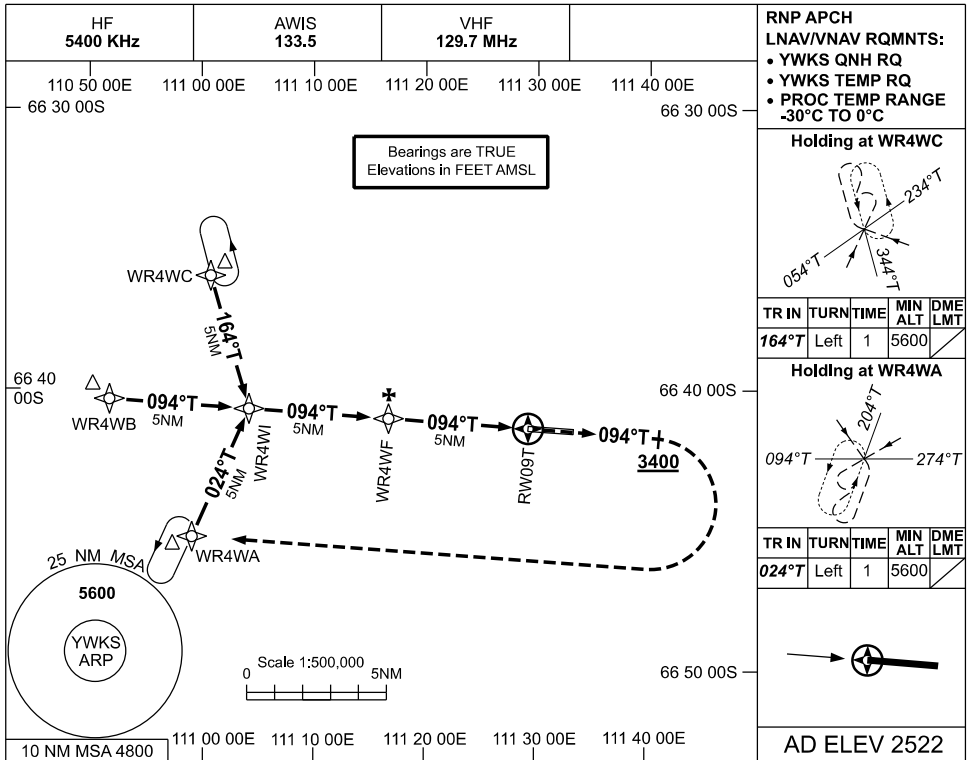

**USE QNH
WILKINS RUNWAY, ANTARCTICA (YWKS)**

RNP RWY 09T

09 JUL 2026

NM TO NEXT WPT	WR4WI	4	3	2	1	WR4WF	4	3	2	1.3	0.7	RW09T
ALT (3° APCH PATH)	5600	5280	4960	4640	4320	4000	3680	3370	3050	2810	2630	

NM TO RW09T	15	10	5	0
-------------	----	----	---	---

NOTES

- MAX IAS:
INITIAL : 210KT.
- READINGS FROM RADIO & RADAR ALTIMETERS MAY BE ERRATIC OVER ICE & SNOW SURFACES.
- NO TEMPERATURE CORRECTION RQ FOR INITIAL & INTERMEDIATE MNM SEGMENT ALT AT -30°C AND ABOVE

CATEGORY	A	B	C	D
LNAV/VNAV	2630 (270-1.5)			
LNAV	2810 (450-2.5)			
CIRCLING	3290 (768-2.4)	3550 (1028-4.0)	3650 (1128-5.0)	
ALTERNATE	(1268-4.4)		(1528-6.0) (1628-7.0)	

Changes: FROM SUP H28/26.

WKSGN01-187