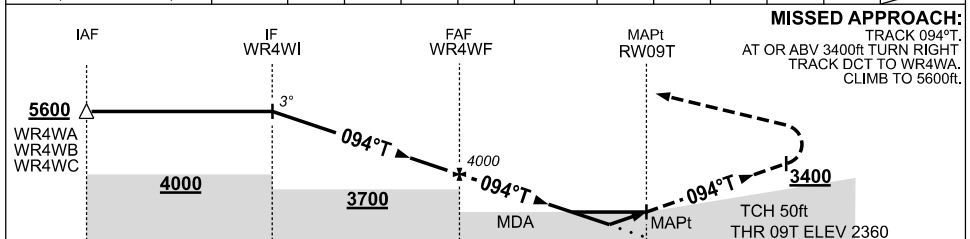

**USE QNH
WILKINS RUNWAY, ANTARCTICA (YWKS)**

RNP RWY 09T

09 JUL 2026

NM TO NEXT WPT	WR4WI	4	3	2	1	WR4WF	4	3	2	1.3	0.7	RW09T
ALT (3° APCH PATH)	5600	5280	4960	4640	4320	4000	3680	3370	3050	2810	2630	

NM TO RW09T	15	10	5	0
-------------	----	----	---	---

NOTES

- MAX IAS:
INITIAL : 210KT.
- READINGS FROM RADIO & RADAR ALTIMETERS MAY BE ERRATIC OVER ICE & SNOW SURFACES.
- NO TEMPERATURE CORRECTION RQ FOR INITIAL & INTERMEDIATE MNM SEGMENT ALT AT -30°C AND ABOVE