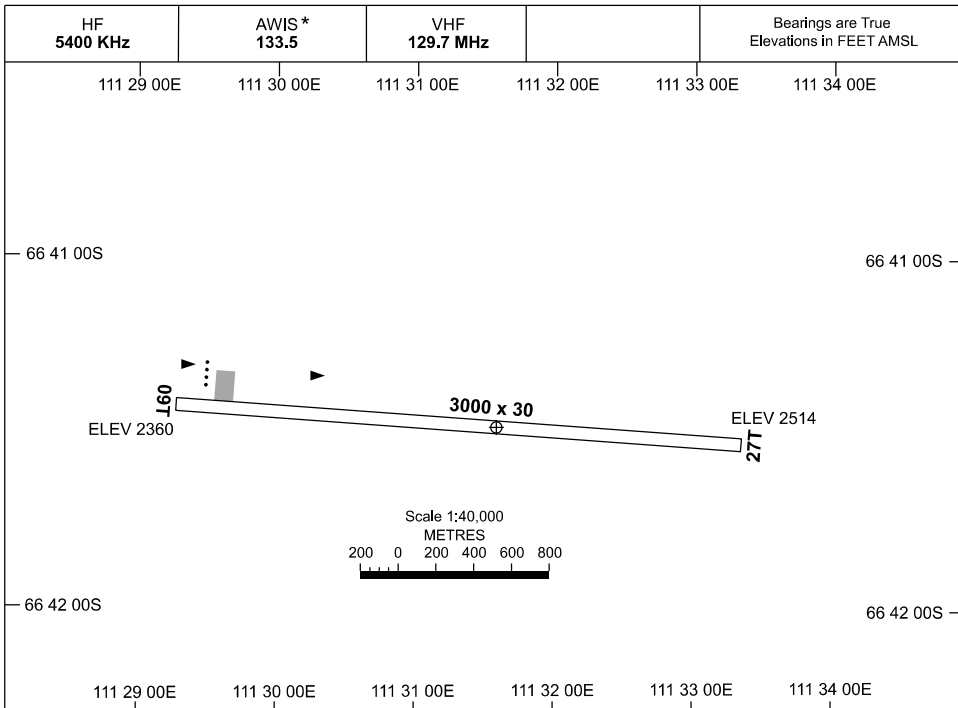

09 JUL 2026

AD ELEV 2522
66 41 29S 111 31 35E

AERODROME CHART
WILKINS RUNWAY, ANTARCTICA (YWKS)

RWY	AERODROME LIGHTING
	RL: NIL
09T <small>094T</small>	PAPI LEFT SIDE 37FT
<small>274T</small> 27T	NIL

NOTES

* 1. AWIS PILOT ACTIVATED BY 3 CLICKS WITHIN 5 SEC.

Changes: FROM SUP H28/26.

WKSAD01-187