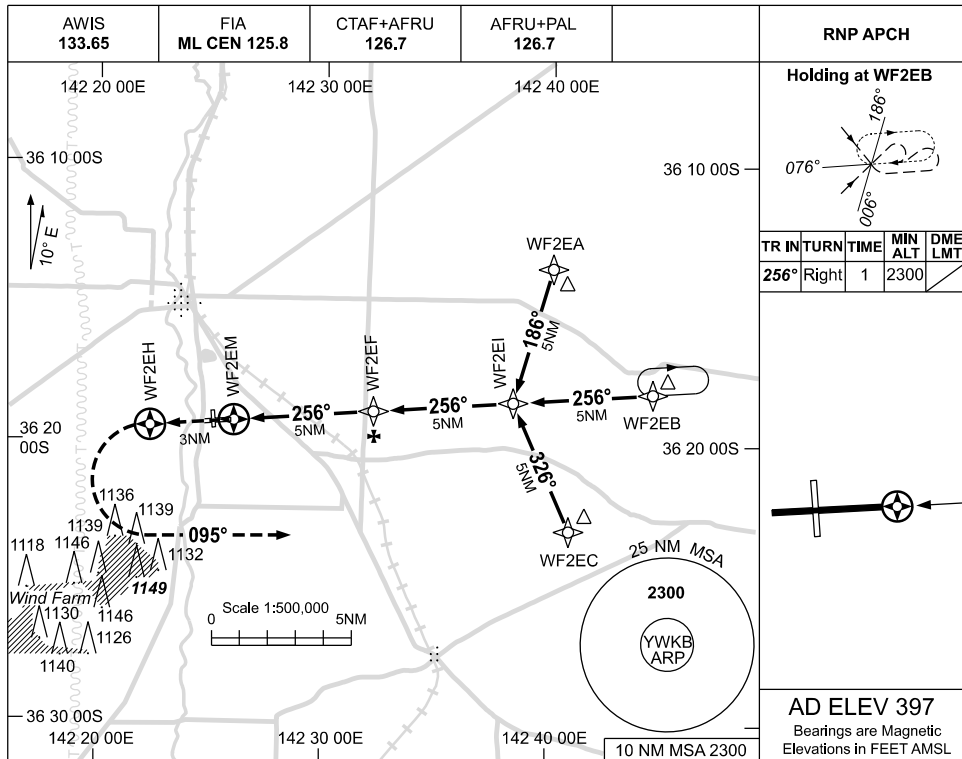

USE QNH

RNP E

09 JUL 2026

WARRACKNABEAL, VIC (YWKB)

NM TO NEXT WPT	WF2EM	1.4	1.8	2	3	4	WF2EF	0.6			
ALT (3° APCH PATH)		990	1090	1170	1490	1810	2120	2300			

NOTES

- MAX IAS: INITIAL : 210KT.

CATEGORY	A	B	C	D
				NOT APPLICABLE
CIRCLING	990 (593-2.4)		1090 (693-4.0)	
ALTERNATE	(1093-4.4)		(1193-6.0)	

Changes: AWIS FREQ ADDED, AWIS TEL NOTE DELETED, Editorial.

WKBGNO2-187