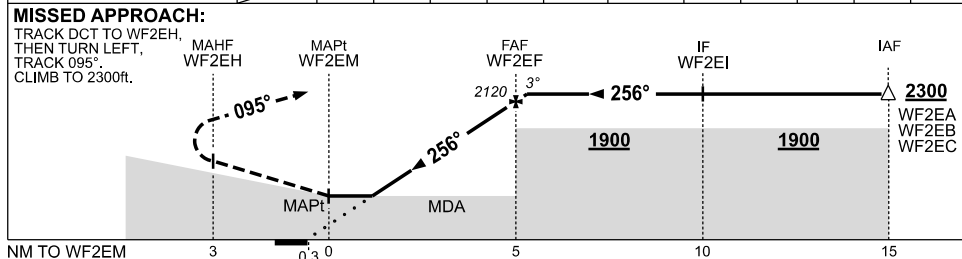

USE QNH

RNP E

09 JUL 2026

WARRACKNABEAL, VIC (YWKB)

NM TO NEXT WPT	WF2EM	1.4	1.8	2	3	4	WF2EF	0.6			
ALT (3° APCH PATH)		990	1090	1170	1490	1810	2120	2300			

NOTES

- MAX IAS: INITIAL : 210KT.

CATEGORY	A	B	C	D
				NOT APPLICABLE
CIRCLING	990 (593-2.4)		1090 (693-4.0)	
ALTERNATE	(1093-4.4)		(1193-6.0)	