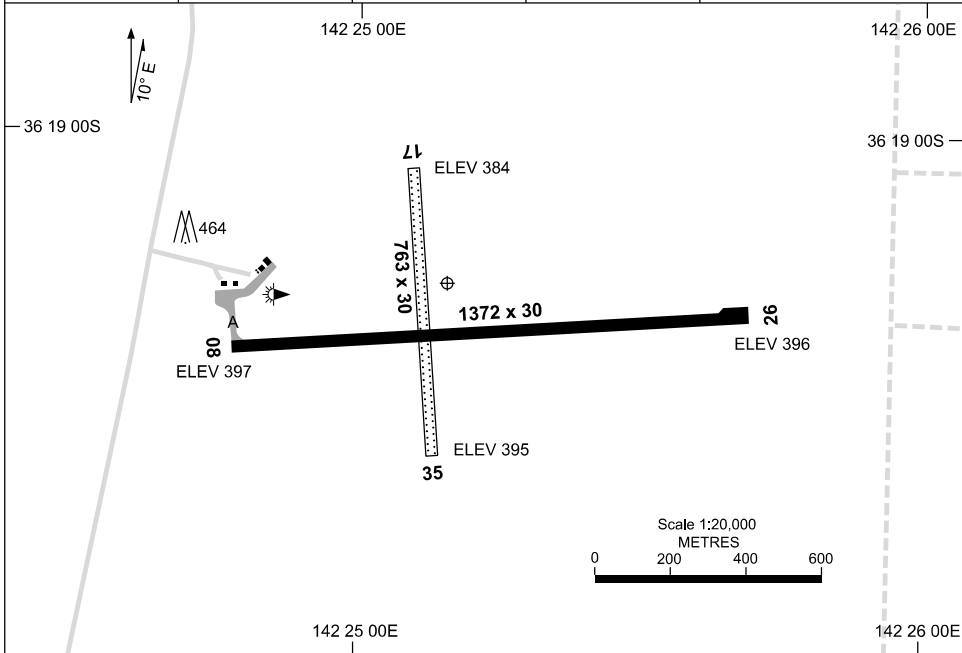

09 JUL 2026

AD ELEV 397
36 19 16S 142 25 10E

AERODROME CHART
WARRACKNABEAL, VIC (YWKB)

AWIS 133.65	FIA ML CEN 125.8	CTAF+AFRU 126.7	AFRU+PAL 126.7	Bearings are Magnetic Elevations in FEET AMSL
----------------	---------------------	--------------------	-------------------	--

RWY	AERODROME LIGHTING	
		TAXIWAY : BLUE EDGE
08 ⁰⁷⁶	LIRL	
²⁵⁶ 26	LIRL	
17 ¹⁶⁶	NIL	
³⁴⁶ 35	NIL	

NOTES

- FIA FREQ 125.8 AVBL CIRCUIT AREA.
- AWIS RQ ONE ONE-SEC PULSE TO ACT.