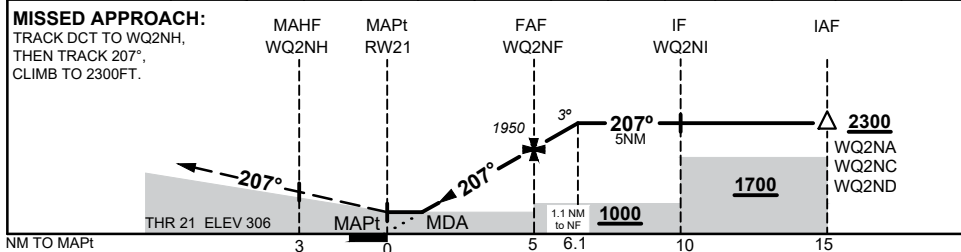

09 JUL 2026

NM TO NEXT WPT	RW21	1.5	2	3	4	WQ2NF	1	1.1					
ALT (3° APCH PATH)		830	990	1310	1630	1950	2270	2300					

CATEGORY	A	B	C	D
LNAV	830 (524 - 3.0)			NOT APPLICABLE
CIRCLING	950 (637 - 2.4)		1100 (787 - 4.0)	
ALTERNATE	(1137 - 4.4)		(1287 - 6.0)	

NOTES
1. MAX IAS:
INITIAL : 210KTS

Changes: CAT A&B CIRCLING MINIMA, Editorial

WCAGN02-187