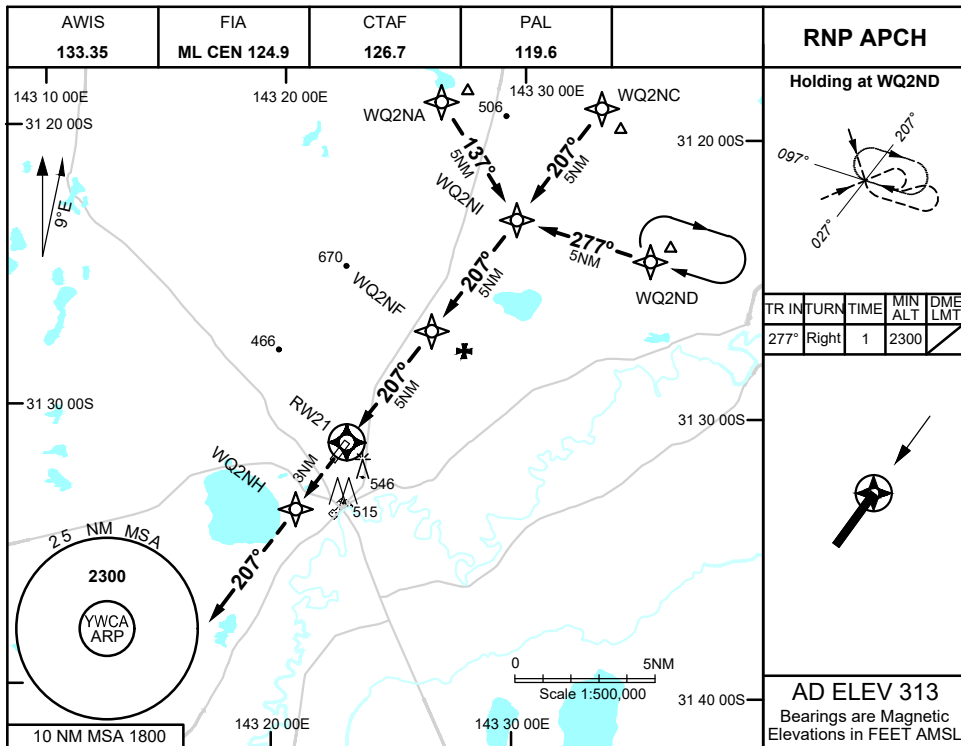

09 JUL 2026

NM TO NEXT WPT	RW21	1.5	2	3	4	WQ2NF	1	1.1					
ALT (3° APCH PATH)		830	990	1310	1630	1950	2270	2300					

CATEGORY	A	B	C	D
LNAV	830 (524 - 3.0)			NOT APPLICABLE
CIRCLING	950 (637 - 2.4)		1100 (787 - 4.0)	
ALTERNATE	(1137 - 4.4)		(1287 - 6.0)	

NOTES
1. MAX IAS:
INITIAL : 210KTS

Changes: CAT A&B CIRCLING MINIMA, Editorial

WCAGN02-187