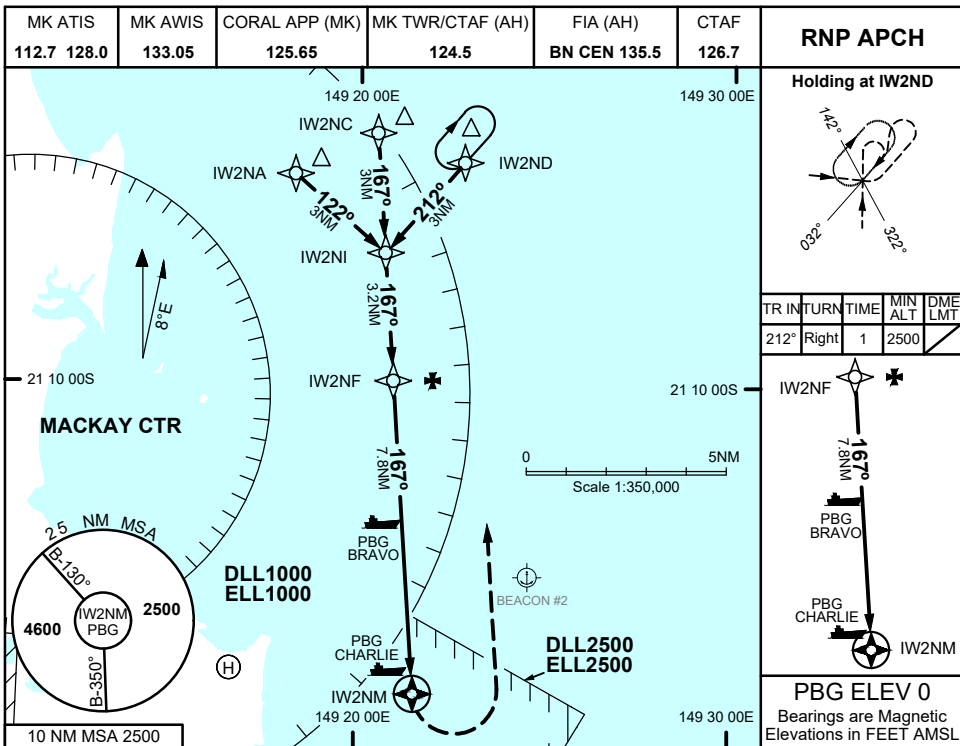

FOR CASA APPROVED OPERATORS ONLY

USE QNH

RNP 167

9 JUL 2026

VICTOR ISLAND WEST, QLD (YVIW)

NM TO NEXT WPT	2.8	2	1	IW2NF	7	6	5	4.8	4.6	IW2NM		
ALT (3° APCH PATH)	2500	2240	1920	1600	1350	1030	710	630	570			

NOTES

- MAPt LOCATED 1.4 NM FROM PBG CHARLIE (S21 17 21, E149 23 00)
- CAUTION: REMOTE ALTIMETER SETTING SOURCE YBMK.
- CAUTION: PROCEDURE IS OVERLAID BY PROCEDURES AT YBMK. AIRCRAFT SEPARATION NOT ASSURED.
- *4. INCLUDES 50 FT FOR USE OF FORECAST AREA QNH