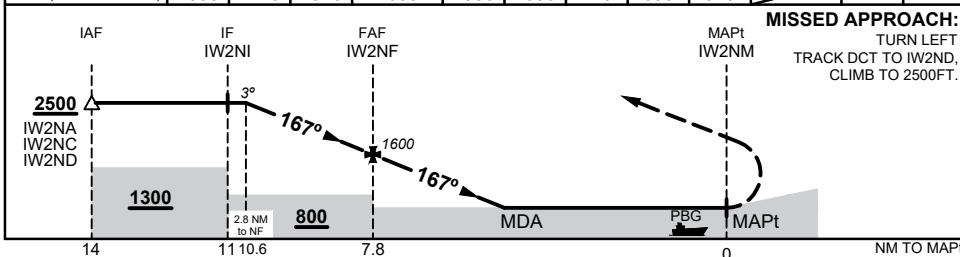

FOR CASA APPROVED OPERATORS ONLY

USE QNH

RNP 167

9 JUL 2026

VICTOR ISLAND WEST, QLD (YVIW)

NM TO NEXT WPT	2.8	2	1	IW2NF	7	6	5	4.8	4.6	IW2NM		
ALT (3° APCH PATH)	2500	2240	1920	1600	1350	1030	710	630	570			

NOTES

- MAPt LOCATED 1.4 NM FROM PBG CHARLIE (S21 17 21, E149 23 00)
- CAUTION: REMOTE ALTIMETER SETTING SOURCE YBMK.
- CAUTION: PROCEDURE IS OVERLAID BY PROCEDURES AT YBMK. AIRCRAFT SEPARATION NOT ASSURED.
- *4. INCLUDES 50 FT FOR USE OF FORECAST AREA QNH