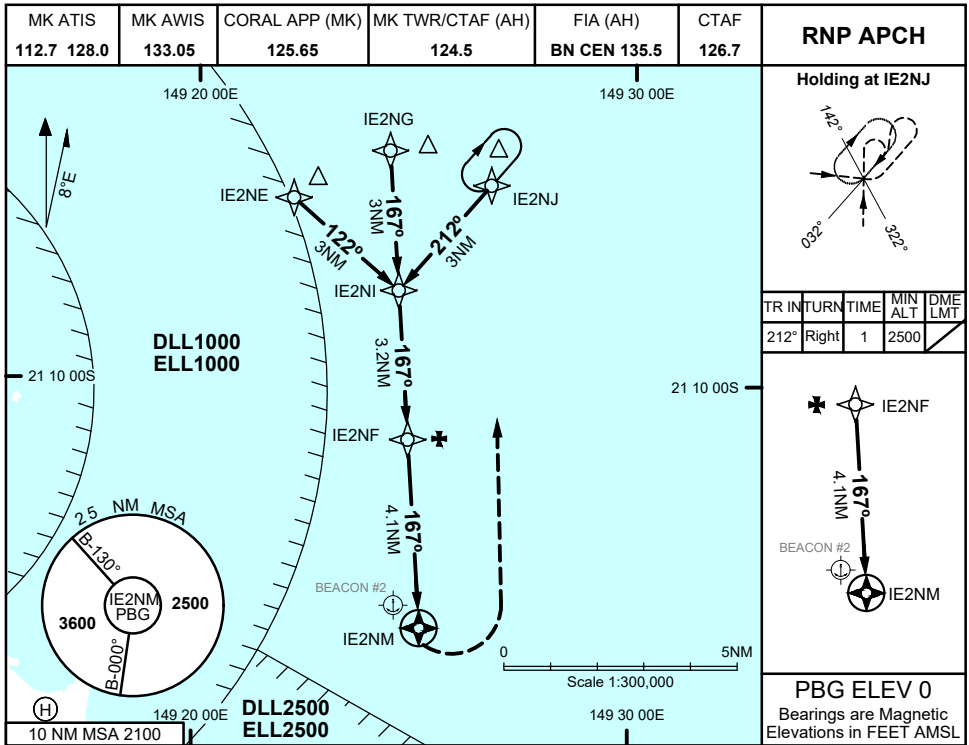

FOR CASA APPROVED OPERATORS ONLY

USE QNH

RNP 167

9 JUL 2026

VICTOR ISLAND EAST, QLD (YVIE)

NM TO NEXT WPT	2.8	2	1	IE2NF	4	3	2	1.1	1	0.9	IE2NM	
ALT (3° APCH PATH)	2500	2240	1920	1600	1570	1250	930	630	610	580		

NOTES

1. MAPt LOCATED 0.5 NM FROM BEACON #2 (S21 14 48, E149 24 36)
2. CAUTION: REMOTE ALTIMETER SETTING SOURCE YBMK.
3. CAUTION: PROCEDURE IS OVERLAID BY PROCEDURES AT YBMK. AIRCRAFT SEPARATION NOT ASSURED.
- *4. INCLUDES 50 FT FOR USE OF FORECAST AREA QNH