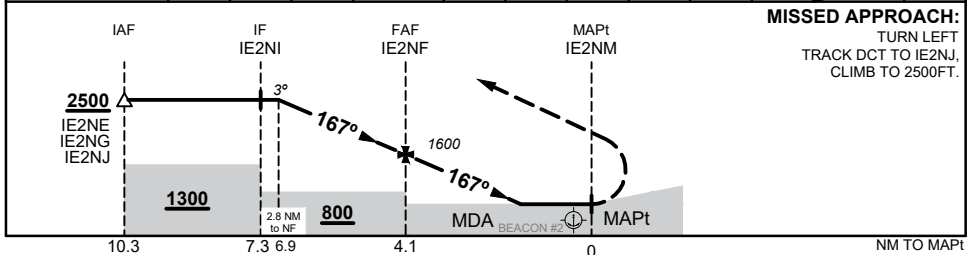

FOR CASA APPROVED OPERATORS ONLY

USE QNH

RNP 167

9 JUL 2026

VICTOR ISLAND EAST, QLD (YVIE)

NM TO NEXT WPT	2.8	2	1	IE2NF	4	3	2	1.1	1	0.9	IE2NM	
ALT (3° APCH PATH)	2500	2240	1920	1600	1570	1250	930	630	610	580		

NOTES

1. MAPt LOCATED 0.5 NM FROM BEACON #2 (S21 14 48, E149 24 36)
2. CAUTION: REMOTE ALTIMETER SETTING SOURCE YBMK.
3. CAUTION: PROCEDURE IS OVERLAID BY PROCEDURES AT YBMK. AIRCRAFT SEPARATION NOT ASSURED.
- *4. INCLUDES 50 FT FOR USE OF FORECAST AREA QNH