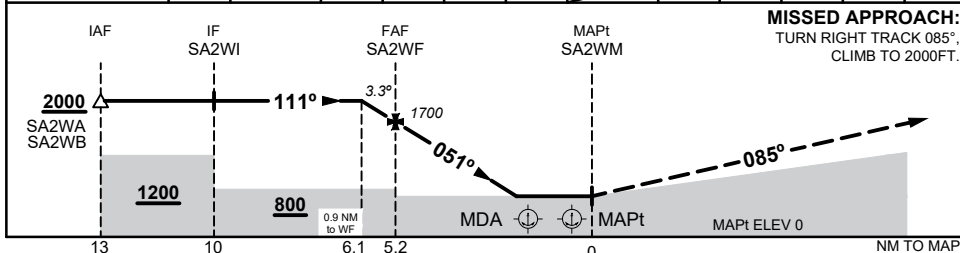

# FOR CASA APPROVED OPERATORS ONLY

USE QNH

RNP 051

09 JUL 2026

TESSA SHOALS, WA (YTES)

NM TO NEXT WPT	0.9	SA2WF	5	4	3	2	SA2WM						
ALT (3.3° APCH PATH)	2000	1700	1630	1280	930	570							

### NOTES

1. MAX IAS:  
INITIAL : 90KTS  
HOLDING: 90 KTS
2. MAPt LOCATED 0.5 NM FROM BUOY #1
3. REMOTE ALTIMETER  
SETTING SOURCE YPKA
4. PRP (S20 33 23, E117 14 37)
- \*5. INCLUDES 50FT FOR USE OF FORECAST AREA QNH