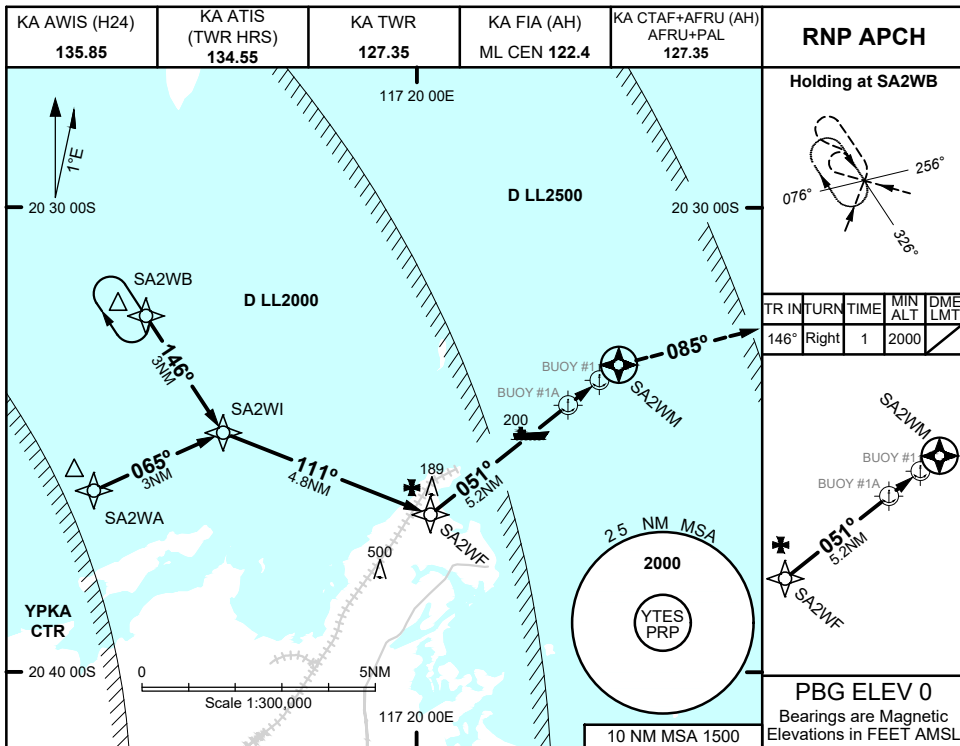

# FOR CASA APPROVED OPERATORS ONLY

USE QNH

RNP 051

09 JUL 2026

TESSA SHOALS, WA (YTES)

NM TO NEXT WPT	0.9	SA2WF	5	4	3	2	SA2WM						
ALT (3.3° APCH PATH)	2000	1700	1630	1280	930	570							

### NOTES

1. MAX IAS:  
INITIAL : 90KTS  
HOLDING: 90 KTS
2. MAPt LOCATED 0.5 NM FROM BUOY #1
3. REMOTE ALTIMETER  
SETTING SOURCE YPKA
4. PRP (S20 33 23, E117 14 37)
- \*5. INCLUDES 50FT FOR USE OF FORECAST AREA QNH