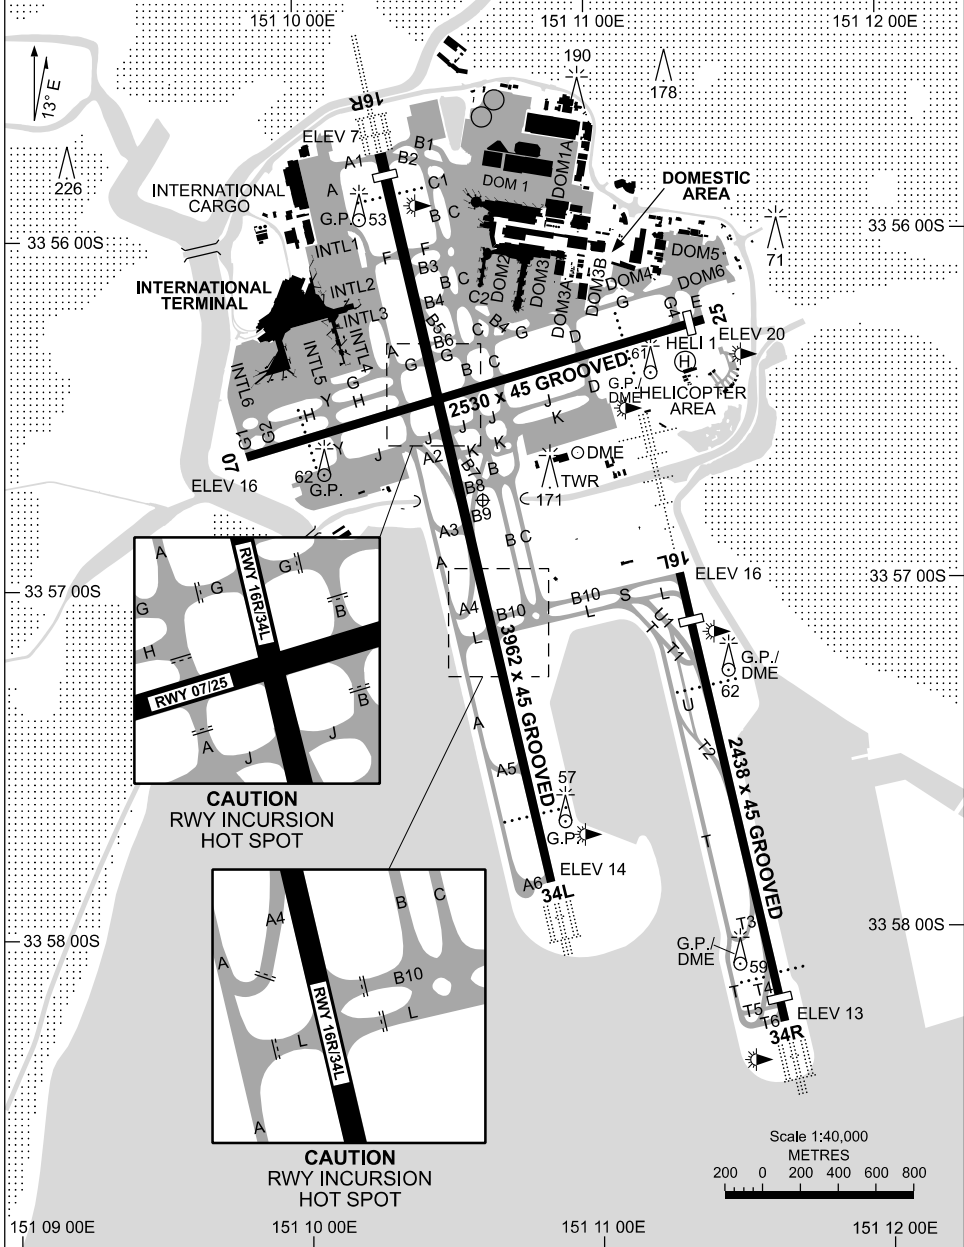

09 JUL 2026

AD ELEV 21
33 56 46S 151 10 38E

AERODROME CHART - Page 1
SYDNEY/KINGSFORD SMITH, NSW (YSSY)

ATIS 118.55	ACD 133.8	COORD 127.6	SMC E OF RWY 16R/34L 121.7 W OF RWY 16R/34L 126.5	TWR RWY 16R/34L, 07/25 120.5 RWY 16L/34R 124.7	Bearings are Magnetic Elevations in FEET AMSL
-----------------------	---------------------	-----------------------	---	--	--

Changes: COORD FREQ.

SSYAD01-187