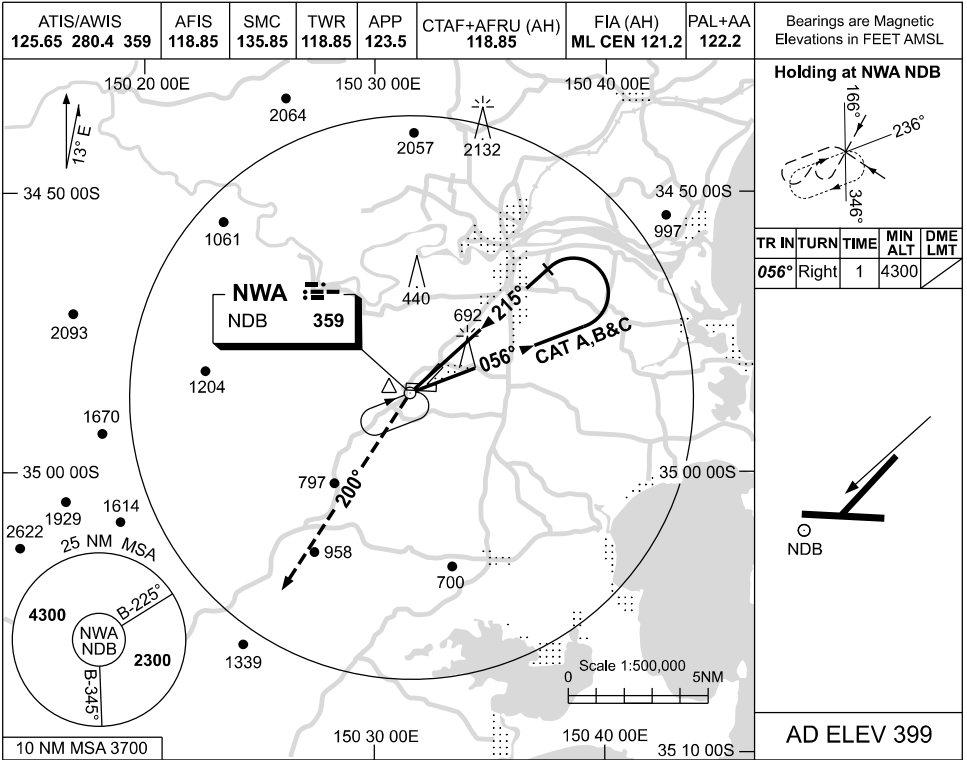

USE QNH

NDB-A

04 SEP 2025

NOWRA, NSW (YSNW)

DME DIST	NOT APPLICABLE				
ALT	NOT APPLICABLE				

NOTES

1. MAX IAS:
INITIAL : 180KT.

CATEGORY	A	B	C	D
CIRCLING	1320 (921-2.4)		1680 (1281-4.0)	NOT APPLICABLE
ALTERNATE	(1421-4.4)		(1781-6.0)	