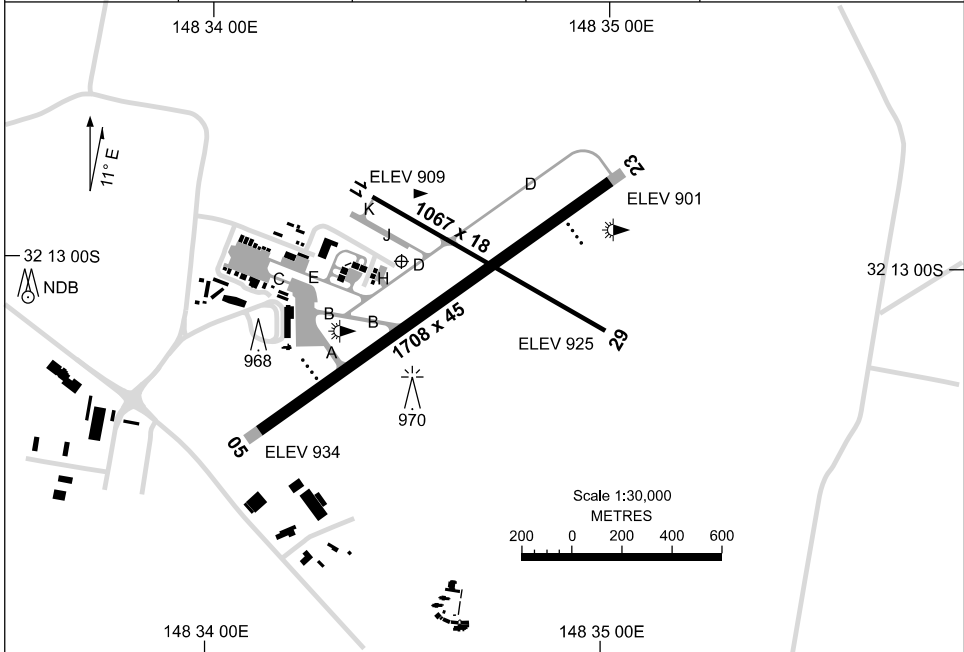

09 JUL 2026

AD ELEV 935
32 13 00S 148 34 29E

AERODROME CHART
DUBBO, NSW (YSDU)

AWIS 122.975	FIA ML CEN 123.9	CTAF+AFRU 134.0	PAL+AA 121.3	Bearings are Magnetic Elevations in FEET AMSL
-----------------	---------------------	--------------------	-----------------	--

RWY	AERODROME LIGHTING	
		TAXIWAY : BLUE EDGE TWY A AND B RL : PAL+AA 121.3, SDBY (9 SEC)
05 ⁰⁴³	PAPI 3.0° 46FT LIRL	
223 23	PAPI 3.0° 46FT LIRL	
11 ¹⁰⁸	NIL	
288 29	NIL	

NOTES

1. AWIS RQ ONE ONE-SECOND PULSE TO ACTIVATE.