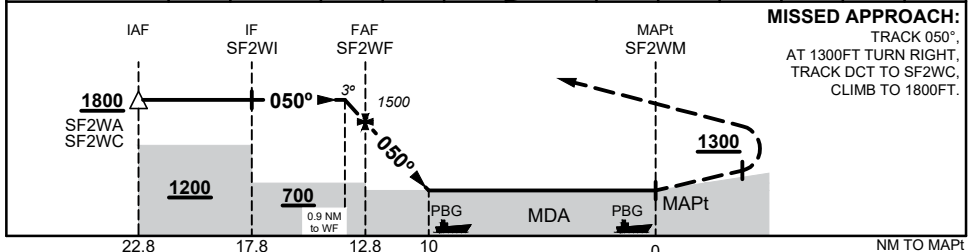

FOR CASA APPROVED OPERATORS ONLY

USE QNH

RNP 050

9 JUL 2026

SCAWFELL ISLAND, QLD (YSCF)

NM TO NEXT WPT	0.9	SF2WF	12	11	10	SF2WM					
ALT (3° APCH PATH)	1800	1500	1240	920	600						

NOTES

1. MAPt LOCATED AT PRP: (S20 46 01, E149 57 13)
- *2. INCLUDES 50FT FOR USE OF FORECAST AREA QNH

CATEGORY	H
LNAV (AREA QNH)*	600 (600 - 2.1)
ALTERNATE	(1100 - 4.1)

Changes: NEW MK AWIS FREQ ADDED

SCFGN01- 187

FOR CASA APPROVED OPERATORS ONLY