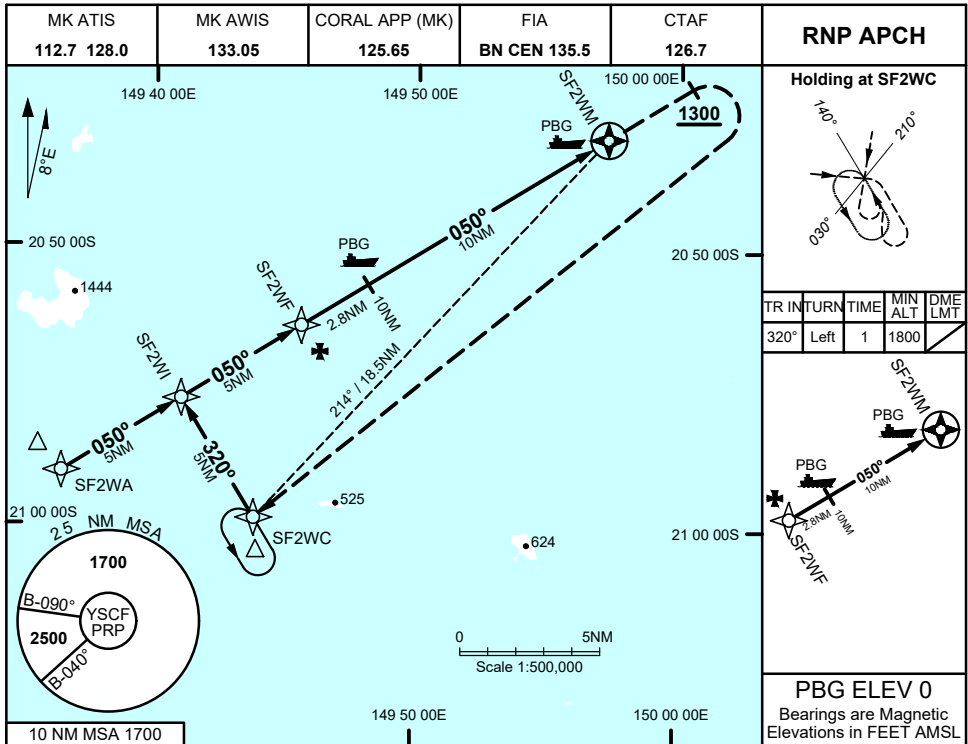

FOR CASA APPROVED OPERATORS ONLY

USE QNH

RNP 050

9 JUL 2026

SCAWFELL ISLAND, QLD (YSCF)

NM TO NEXT WPT	0.9	SF2WF	12	11	10	SF2WM					
ALT (3° APCH PATH)	1800	1500	1240	920	600						

NOTES

1. MAPt LOCATED AT PRP: (S20 46 01, E149 57 13)
- *2. INCLUDES 50FT FOR USE OF FORECAST AREA QNH

CATEGORY	H
LNAV (AREA QNH)*	600 (600 - 2.1)
ALTERNATE	(1100 - 4.1)

Changes: NEW MK AWIS FREQ ADDED

SCFGN01- 187

FOR CASA APPROVED OPERATORS ONLY