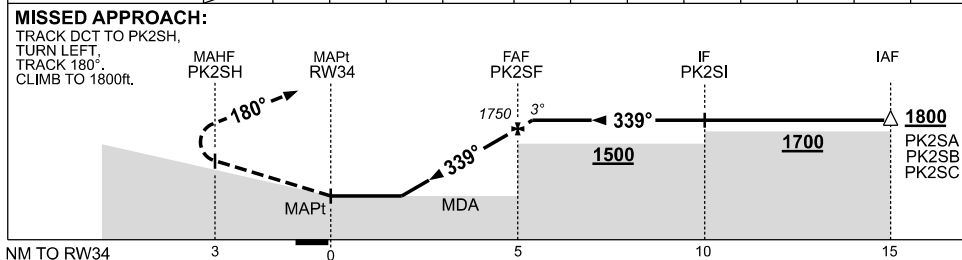

09 JUL 2026

PORT KEATS, NT (YPKT)

NM TO NEXT WPT	RW34	2.4	3	4	PK2SF	0.1						
ALT (3° APCH PATH)		930	1120	1440	1750	1800						

NOTES

CATEGORY	A	B	C	D
				NOT APPLICABLE
CIRCLING	930 (819-2.4)		1030 (919-4.0)	
ALTERNATE	(1319-4.4)		(1419-6.0)	

Changes: M263G RENAMED TO M277H, R276D ADDED.

PKTGN02-187