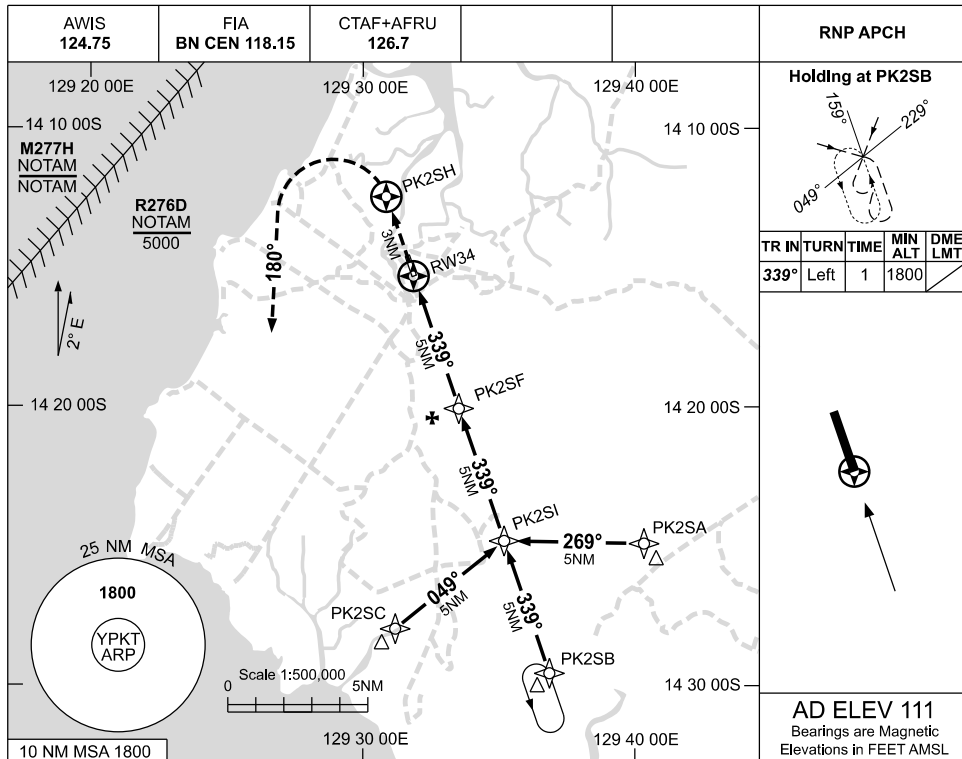

09 JUL 2026

PORT KEATS, NT (YPKT)

NM TO NEXT WPT	RW34	2.4	3	4	PK2SF	0.1						
ALT (3° APCH PATH)		930	1120	1440	1750	1800						

NOTES

CATEGORY	A	B	C	D
				NOT APPLICABLE
CIRCLING	930 (819-2.4)		1030 (919-4.0)	
ALTERNATE	(1319-4.4)		(1419-6.0)	

Changes: M263G RENAMED TO M277H, R276D ADDED.

PKTGN02-187