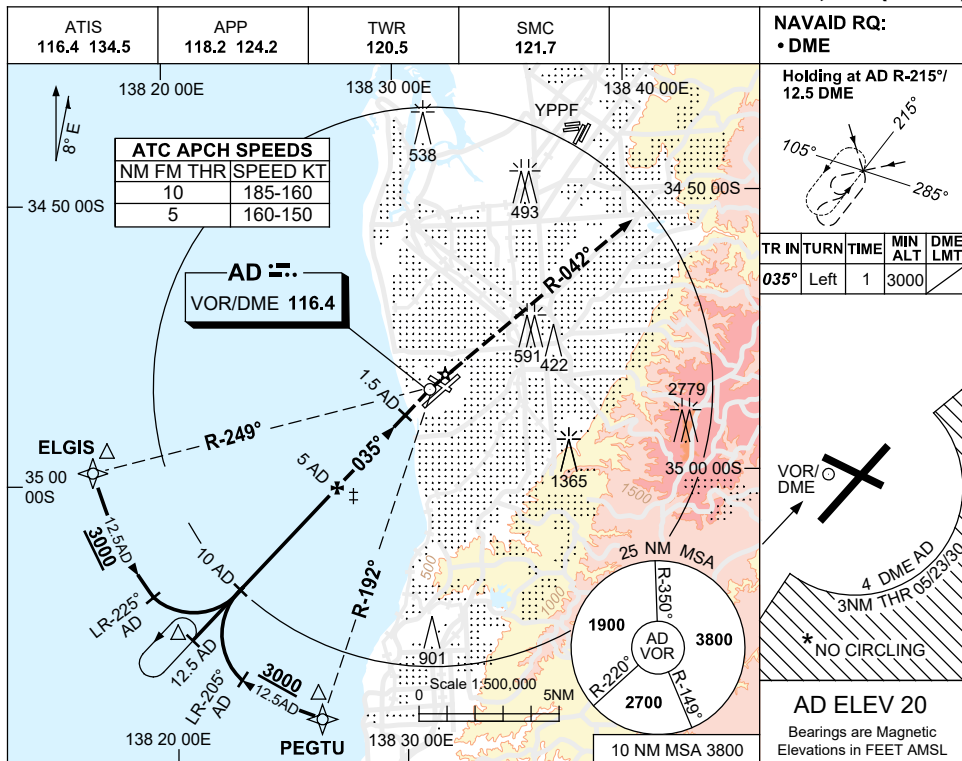

USE QNH

VOR RWY 05
ADELAIDE, SA (YPAD)

28 NOV 2024

NOTES

- * 1. NO CIRCLING BEYOND 4 DME AD SOUTH OF RWY 05/23 OR BEYOND 3NM FM THR 05/23/30.
- * 2. SPECIAL ALTN MNM 850/4.0 KM.
- * 3. ACFT MAY BE RADAR VECTORED TO FNA.
- 4. COLOUR: SEE SPEC NOTICES.

CATEGORY	A	B	C	D
S-I VOR/DME	450 (430-2.4)			
CIRCLING *	900 (880-2.4)		1000 (980-4.0)	
ALTERNATE*	(1380-4.4)		(1480-6.0)	
			(1480-7.0)	

Changes: WAYPOINT NAMES, Editorial.

PADVO01-181