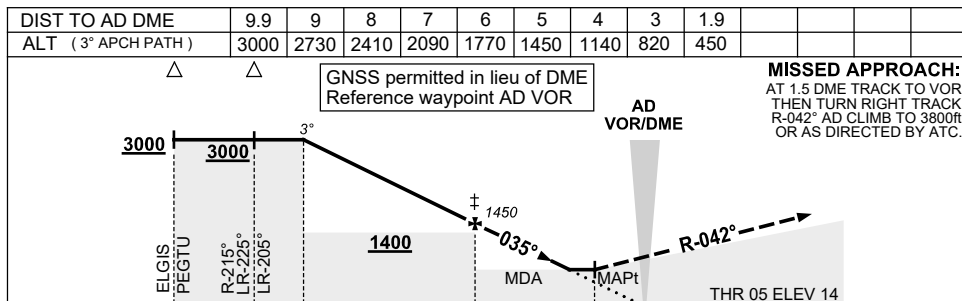

USE QNH

VOR RWY 05
ADELAIDE, SA (YPAD)

28 NOV 2024

NOTES

- * 1. NO CIRCLING BEYOND 4 DME AD SOUTH OF RWY 05/23 OR BEYOND 3NM FM THR 05/23/30.
- * 2. SPECIAL ALTN MNM 850/4.0 KM.
- * 3. ACFT MAY BE RADAR VECTORED TO FNA.
- 4. COLOUR: SEE SPEC NOTICES.

CATEGORY	A	B	C	D
S-I VOR/DME	450 (430-2.4)			
CIRCLING *	900 (880-2.4)		1000 (980-4.0)	
ALTERNATE*	(1380-4.4)		(1480-6.0)	
			(1480-7.0)	

Changes: WAYPOINT NAMES, Editorial.

PADVO01-181