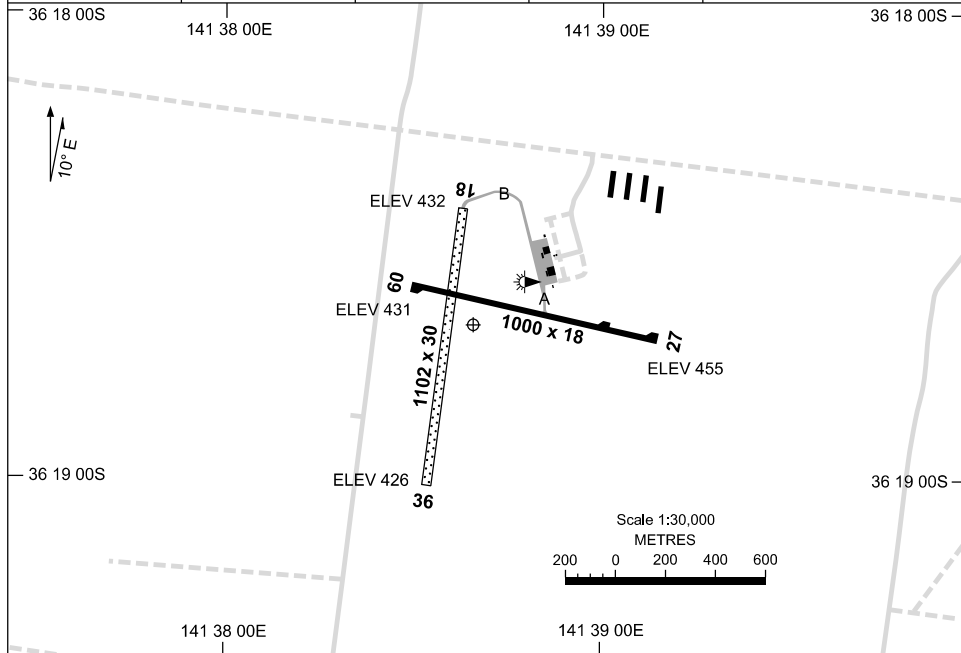

09 JUL 2026

AD ELEV 455
36 18 40S 141 38 40E

AERODROME CHART
NHILL, VIC (YNHL)

FIA ML CEN 125.8	CTAF 126.7	PAL 119.6	Bearings are Magnetic Elevations in FEET AMSL
---------------------	---------------	--------------	--

RWY	AERODROME LIGHTING	
		TAXIWAY: BLUE EDGE TWY A RL : PAL 119.6
09 ⁰⁹³	LIRL	
²⁷³ 27	LIRL	
18 ¹⁷⁷	RTIL	
³⁵⁷ 36	RTIL	

NOTES

1. AWIS (PHONE) 03 8470 3218
2. FIA FREQ 125.8 AVBL CIRCUIT AREA.

Changes: PTBL LGT DELETED, TWY A AND B ADDED, TWY A LIGHTING, Editorial.

NHLAD01-187