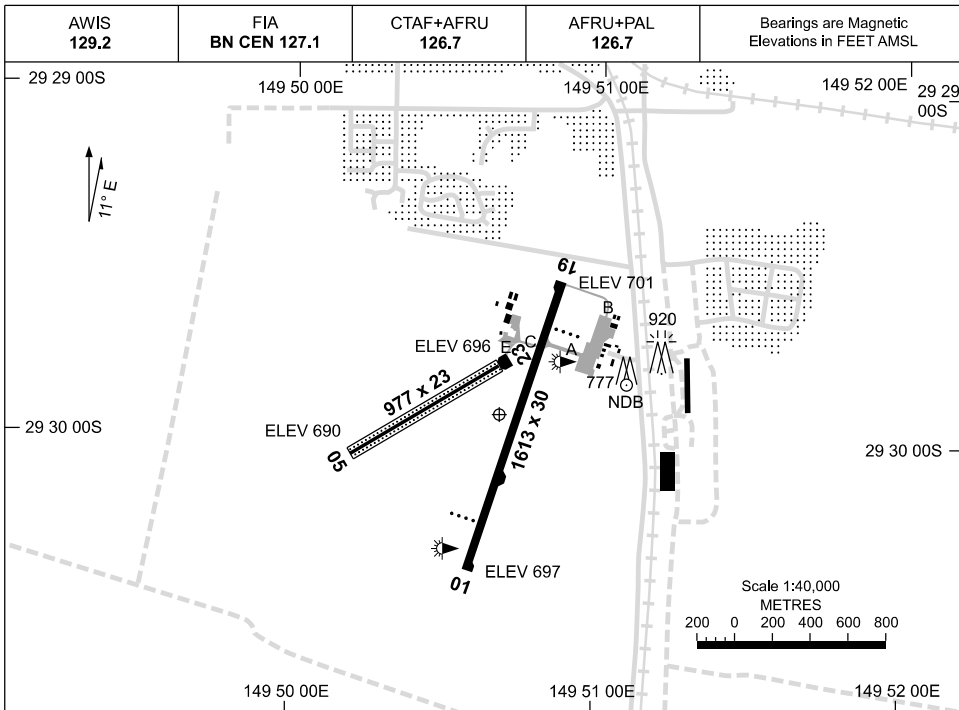

09 JUL 2026

AD ELEV 701
29 29 56S 149 50 41E

AERODROME CHART
MOREE, NSW (YMOR)

	AERODROME LIGHTING
RWY	TAXIWAY : BLUE EDGE TWY A ONLY RL : AFRU+PAL 126.7, SDBY (15 SEC)
01 ⁰⁰⁷ 187 19	PAPI 3.0° 51FT LIRL PAPI 3.0° 51FT LIRL
05 ⁰⁴⁸ 228 23	NIL NIL

NOTES

1. RWY 05/23 CENTRAL 10M SEALED.

Changes: TWY D DELETED, CAUTION NOTE DELETED, Editorial.

MORAD01-187