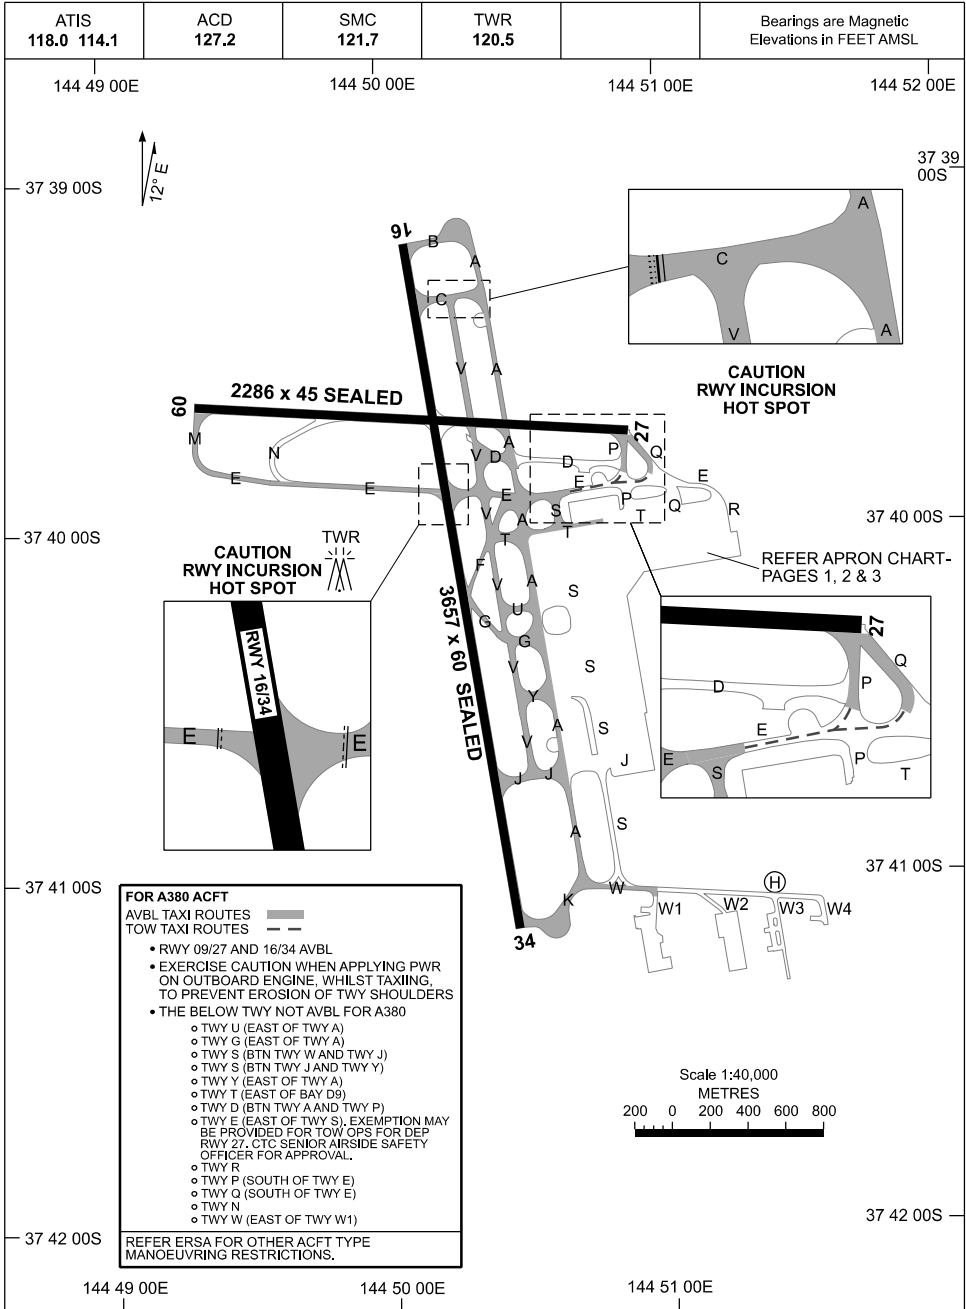

AERODROME GROUND MOVEMENT CHART - Page 2 MELBOURNE, VIC (YMML)

09 JUL 2026

Changes: FROM SUP H21/26.

MMLAG02-187