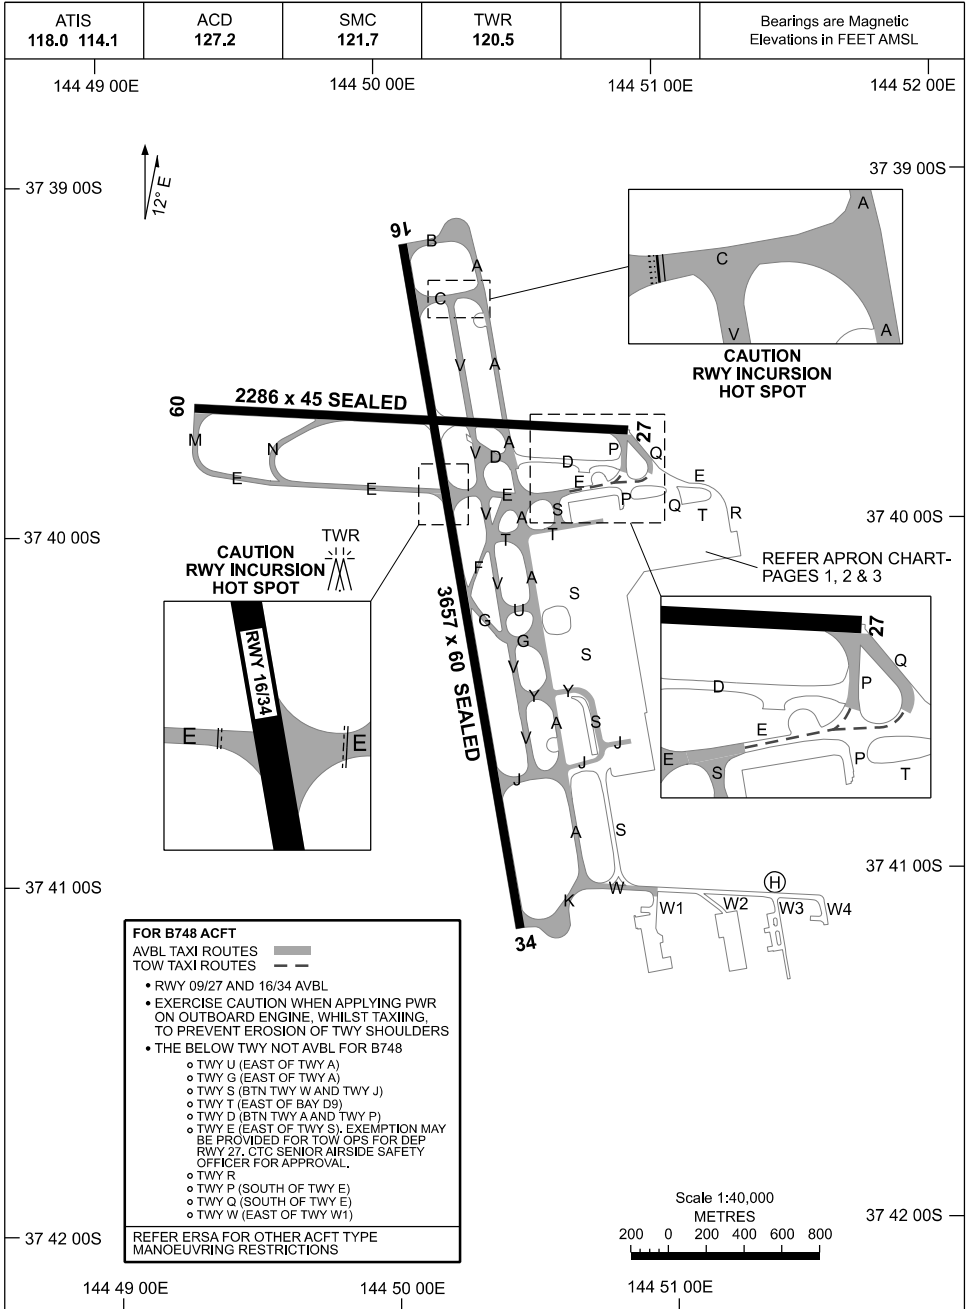

AERODROME GROUND MOVEMENT CHART - Page 1

MELBOURNE, VIC (YMML)

09 JUL 2026

Changes: FROM SUP H21/26.

MMLAG01-187