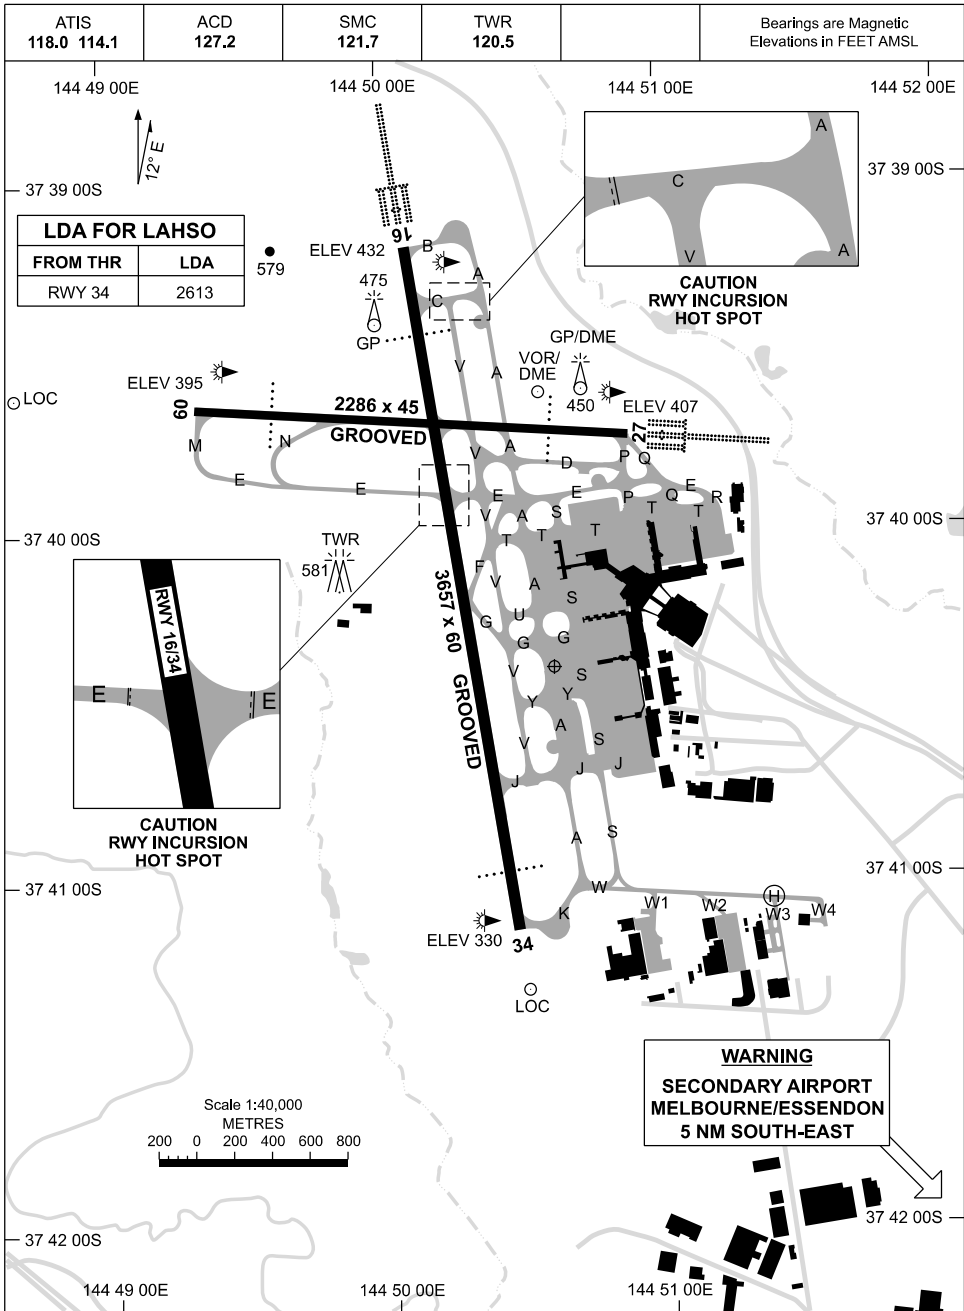

09 JULY 2026

AD ELEV 434
37 40 24S 144 50 36E

AERODROME CHART - Page 1
MELBOURNE, VIC (YMML)

Changes: Editorial.

MMLAD01-187