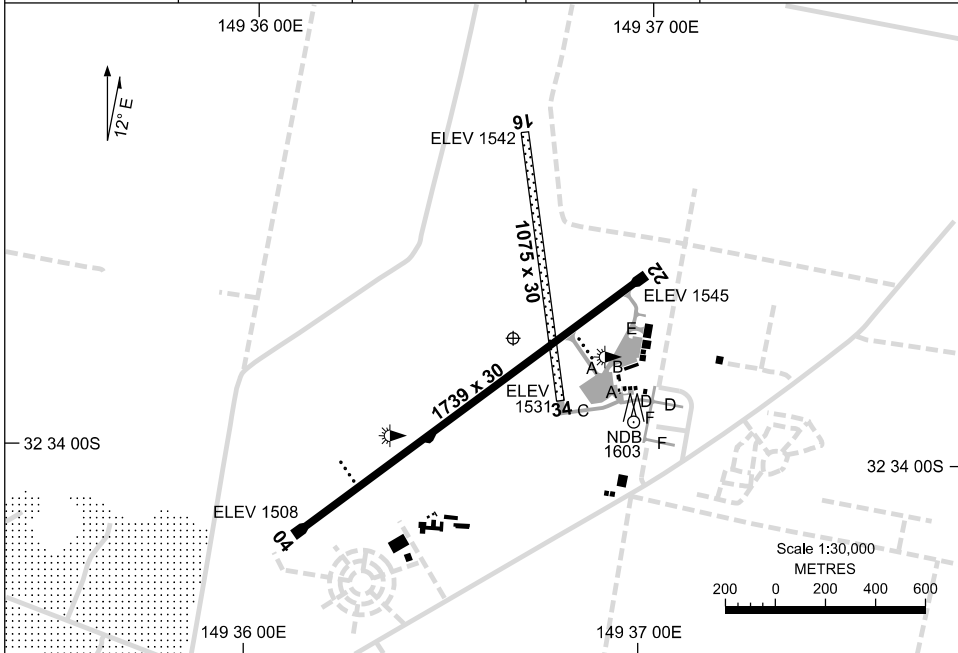

09 JUL 2026

AD ELEV 1545
32 33 45S 149 36 40E

AERODROME CHART
MUDGEES, NSW (YMDG)

FIA BN CEN 133.05	CTAF 126.7	PAL+AA 122.3		Bearings are Magnetic Elevations in FEET AMSL
----------------------	---------------	-----------------	--	--

RWY		AERODROME LIGHTING	
		TAXIWAY : BLUE EDGE	
04	⁰⁴¹	PAPI 3.0° 45FT	LIRL
²²¹ 22		PAPI 3.0° 43FT	LIRL
16	¹⁵⁹	NIL	
³³⁹ 34		NIL	

NOTES

1. AWIS (PHONE) 02 9353 6439.
2. FIA 133.05 AVBL IN CIRCUIT AREA.
3. PAPI RWY 04 MUST NOT BE USED BEYOND CIRCLING AREA.
4. PAL+AA RQ THREE ONE-SEC PULSES TO ACT.