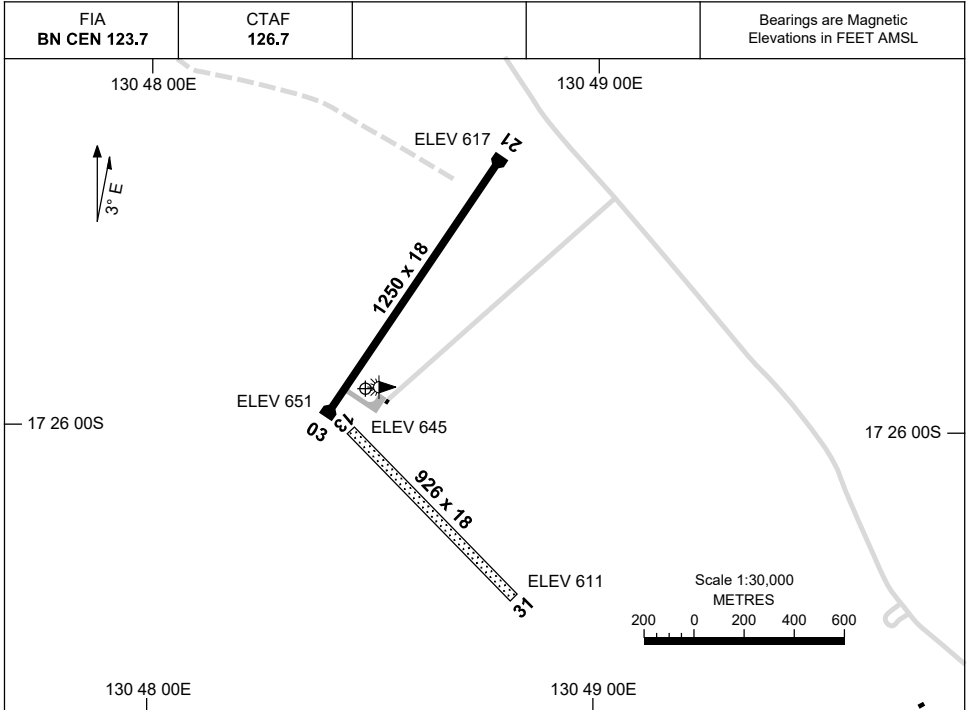

7 SEP 2023

AD ELEV 652
17 25 55S 130 48 29E

AERODROME CHART
KALKGURUNG, NT (YKKG)

| RWY | AERODROME LIGHTING | |
|--------------------------|--------------------|--|
| | | RL : SOLAR, EMERG ONLY, PN (ARO AH 0428 035 444. PH AH EMERG (POLICE) 08 8975 0790) |
| 03 ⁰³¹ | | NIL |
| ²¹¹ 21 | | NIL |
| 31 ³¹¹ | | NIL |
| ¹³¹ 13 | | NIL |

NOTES

1. RUNWAY LIGHTING AVBL FOR MED EMERG AND POLICE ACFT ONLY.
2. FIA FREQ 123.7 AVBL 4,000FT.

Changes: NOTES.

KKGAD01-176