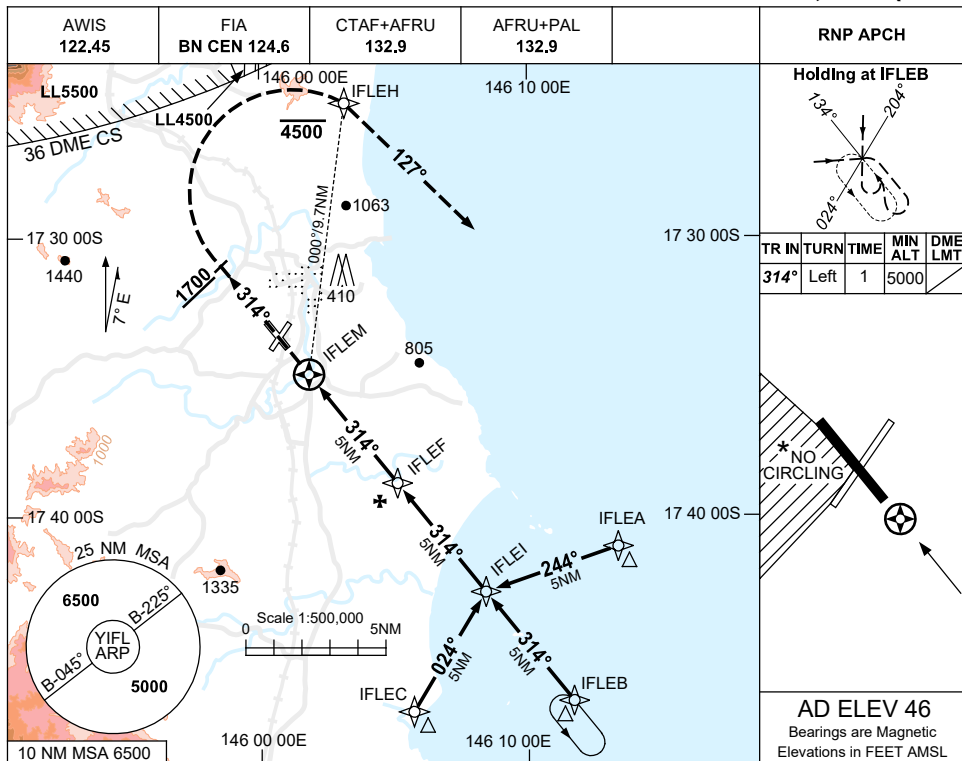

USE QNH

RNP RWY 32

7 SEP 2023

INNISFAIL/MUNDOO, QLD (YIFL)

NOTES

CATEGORY	A	B	C	D
LNAV	550 (513-2.9)			NOT APPLICABLE
CIRCLING*	930 (884-2.4)	1480 (1434-4.0)		
ALTERNATE	(1384-4.4)		(1934-6.0)	

1. MAX IAS: INITIAL : 210KT.
- * 2. NO CIRCLING IN SECTOR WEST OF RWY 14 & RWY 03.
3. COLOUR: SEE SPEC NOTICES.

Changes: MISSED APPROACH INSTRUCTIONS.

IFLGN01-176