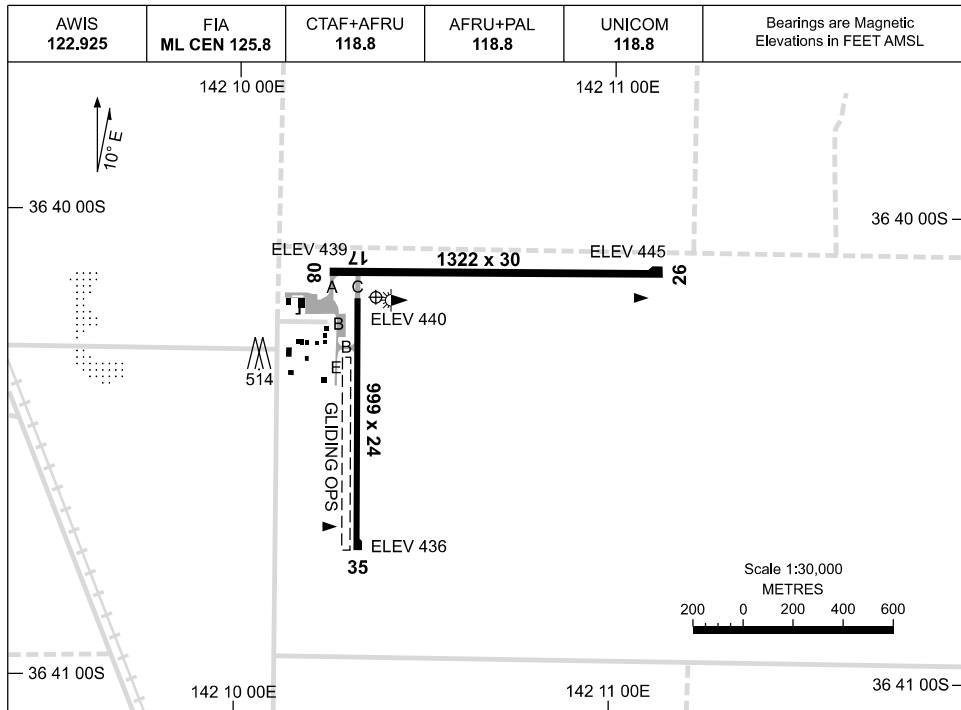

09 JUL 2026

AD ELEV 445
36 40 11S 142 10 22E

AERODROME CHART
HORSHAM, VIC (YHSM)

	AERODROME INFORMATION
RWY	TAXIWAY : BLUE EDGE RL : AFRU+PAL 118.8, SDBY, PTBL (60 MIN PN)
08 <small>080</small>	LIRL PTBL
<small>260</small> 26	LIRL PTBL
17 <small>170</small>	LIRL PTBL
<small>350</small> 35	LIRL PTBL

NOTES

1. AWIS RQ ONE ONE-SEC PULSE TO ACTIVATE.

Changes: TWY LABELS, GLIDER RWY, WDI, Editorial.

HSMAD01-187