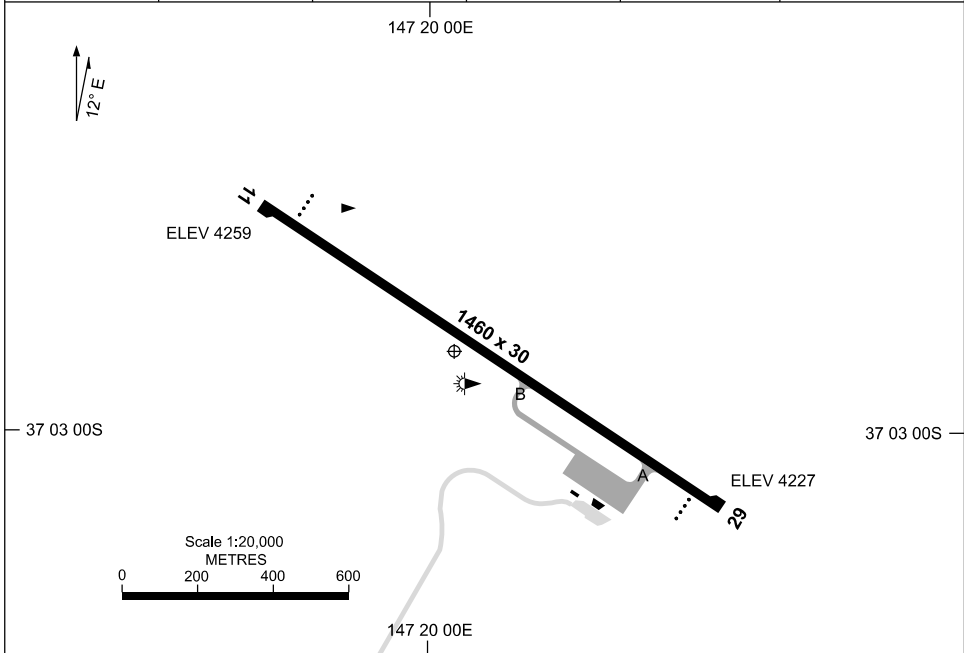

09 JUL 2026

AD ELEV 4260
37 02 54S 147 20 03E

AERODROME CHART
MOUNT HOTHAM, VIC (YHOT)

AWIS 128.05	FIA ML CEN 125.2	CTAF+AFRU 126.75	APP ESL 123.3	Bearings are Magnetic Elevations in FEET AMSL
----------------	---------------------	---------------------	------------------	--

AERODROME LIGHTING

RWY	TAXIWAY : BLUE EDGE TWY A ONLY
	RL : MANUAL

11 ¹¹¹	PAPI 3.9° 42FT LIRL
²⁹¹ 29	PAPI 3.0° 41FT LIRL

--	--

NOTES

1. AWIS RQ ONE ONE-SECOND PULSE TO ACTIVATE.
2. FIA FREQ 125.2 AVBL 6,500ft.