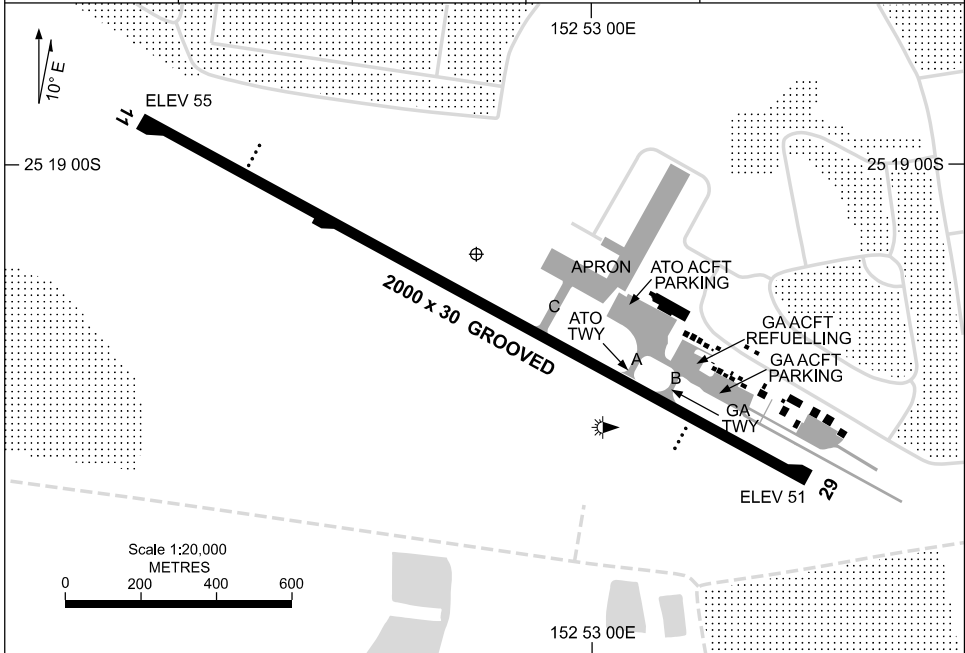

09 JUL 2026

AD ELEV 60  
25 19 08S 152 52 49E

AERODROME CHART  
**HERVEY BAY, QLD (YHBA)**

AWIS <b>134.9</b>	FIA <b>BN CEN 124.6</b>	CTAF+AFRU <b>126.55</b>	PAL+AA <b>122.8</b>	Bearings are Magnetic Elevations in FEET AMSL
----------------------	----------------------------	----------------------------	------------------------	--

RWY		AERODROME LIGHTING
		TAXIWAY : BLUE EDGE RL : PAL+AA 122.8, SDBY (15 SEC), PTBL (BY PRIOR ARRANGMENT)
<b>11</b> <small>108</small>		PAPI 3.0° 53FT LIRL PTBL
<small>288</small> <b>29</b>		PAPI 3.0° 53FT LIRL PTBL

**NOTES**

- FIA FREQ 124.6 AVBL 500FT.
- PAL RQ THREE ONE-SEC PULSES TO ACTIVATE.

Changes: PTBL ADDED.

HBAAD01-187